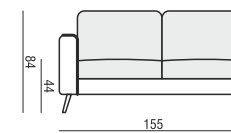

ARMCHAIR

ARMCHAIR LEFT (or RIGHT)

ARMCHAIR without ARMRESTS

ARMCHAIR WIDE

ARMCHAIR WIDE LEFT (or RIGHT)

ARMCHAIR WIDE without ARMRESTS

2 SEATER

2 SEATER LEFT (or RIGHT)

2 SEATER without ARMRESTS

3 SEATER

3 SEATER LEFT (or RIGHT)

3 SEATER without ARMRESTS

CHAISELONGUE LEFT (or RIGHT)

CHAISELONGUE WIDE LEFT (or RIGHT)

DIVAN LEFT (or RIGHT)

COZY CORNER LEFT (or RIGHT)

CORNER 90° No.1

CORNER 90° No.2

FOOTSTOOL

ENDPART LEFT (or RIGHT)
cm 95 x 4 x 58 H

HEADREST L-62

HEADREST L-77

RONJA

Drawings show dimensions for standard comfort.
Elements in lux comfort are around 3 cm higher.