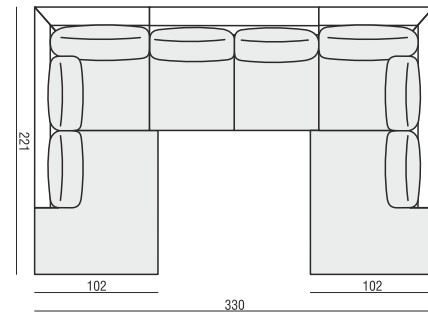

CORNER 90° No.1

CORNER 90° No.2

FOOTSTOOL

ENDPART LEFT (or RIGHT)
cm 95 x 4 x 58 H

HEADREST L-62

HEADREST L-77

RONJA

Drawings show dimensions for standard comfort.
Elements in lux comfort are around 3 cm higher.

www.sits.eu
NOVEMBER 2016

SET 1 LEFT (or RIGHT)
CHAISELONGUE LEFT (or RIGHT)
+ 2 SEATER RIGHT (or LEFT)

SET 2 LEFT (or RIGHT)
CHAISELONGUE WIDE LEFT (or RIGHT)
+ 3 SEATER RIGHT (or LEFT)

SET 3 LEFT (or RIGHT)
DIVAN LEFT (or RIGHT)
+ 2 SEATER RIGHT (or LEFT)

SET 4 LEFT (or RIGHT)
DIVAN LEFT (or RIGHT)
+ 3 SEATER RIGHT (or LEFT)

SET 5 LEFT (or RIGHT)
COZY CORNER LEFT (or RIGHT)
+ 3 SEATER RIGHT (or LEFT)

SET 6
DIVAN LEFT+ 2 SEATER without ARMRESTS
+ DIVAN RIGHT