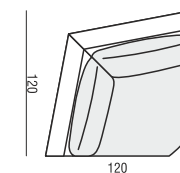

2 SEATER without ARMRESTS

3 SEATER

3 SEATER LEFT (or RIGHT)

3 SEATER without ARMRESTS

CHAISELONGUE LEFT (or RIGHT)

CHAISELONGUE WIDE LEFT (or RIGHT)

DIVAN LEFT (or RIGHT)

COZY CORNER LEFT (or RIGHT)

CORNER 90° No.1

CORNER 90° No.2

FOOTSTOOL

ENDPART LEFT (or RIGHT)
cm 95 x 4 x 58 H

HEADREST L-62

HEADREST L-77

RONJA

Drawings show dimensions for standard comfort.
Elements in lux comfort are around 3 cm higher.