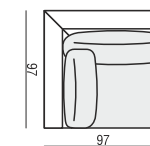

2 SEATER without ARMRESTS

3 SEATER

3 SEATER LEFT (or RIGHT)

3 SEATER without ARMRESTS

CHAISELONGUE LEFT (or RIGHT)

CHAISELONGUE WIDE LEFT (or RIGHT)

DIVAN LEFT (or RIGHT)

COZY CORNER LEFT (or RIGHT)

CORNER 90° No.1

CORNER 90° No.2

FOOTSTOOL

ENDPART LEFT (or RIGHT)
cm 95 x 4 x 58 H

HEADREST L-62

HEADREST L-77

RONJA

Drawings show dimensions for standard comfort.
Elements in lux comfort are around 3 cm higher.

www.sits.eu
NOVEMBER 2016

SET 1 LEFT (or RIGHT)
CHAISELONGUE LEFT (or RIGHT)
+ 2 SEATER RIGHT (or LEFT)

SET 2 LEFT (or RIGHT)
CHAISELONGUE WIDE LEFT (or RIGHT)
+ 3 SEATER RIGHT (or LEFT)

SET 3 LEFT (or RIGHT)
DIVAN LEFT (or RIGHT)
+ 2 SEATER RIGHT (or LEFT)