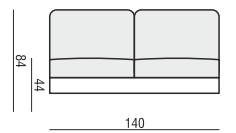

ARMCHAIR

ARMCHAIR LEFT (or RIGHT)

ARMCHAIR without ARMRESTS

ARMCHAIR WIDE

ARMCHAIR WIDE LEFT (or RIGHT)

ARMCHAIR WIDE without ARMRESTS

2 SEATER

2 SEATER LEFT (or RIGHT)

2 SEATER without ARMRESTS

3 SEATER

3 SEATER LEFT (or RIGHT)

3 SEATER without ARMRESTS

CHAISELONGUE LEFT (or RIGHT)

CHAISELONGUE WIDE LEFT (or RIGHT)

DIVAN LEFT (or RIGHT)

COZY CORNER LEFT (or RIGHT)

CORNER 90° No.1

CORNER 90° No.2

FOOTSTOOL

ENDPART LEFT (or RIGHT)
cm 95 x 4 x 58 H

HEADREST L-62

HEADREST L-77

RONJA

Drawings show dimensions for standard comfort.
Elements in lux comfort are around 3 cm higher.