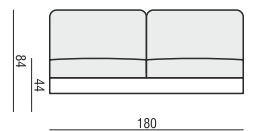

2 SEATER without ARMRESTS

3 SEATER

3 SEATER LEFT (or RIGHT)

3 SEATER without ARMRESTS

CHAISELONGUE LEFT (or RIGHT)

CHAISELONGUE WIDE LEFT (or RIGHT)

DIVAN LEFT (or RIGHT)

COZY CORNER LEFT (or RIGHT)

CORNER 90° No.1

CORNER 90° No.2

FOOTSTOOL

ENDPART LEFT (or RIGHT)
cm 95 x 4 x 58 H

HEADREST L-62

HEADREST L-77

RONJA

Drawings show dimensions for standard comfort.
Elements in lux comfort are around 3 cm higher.

www.sits.eu
NOVEMBER 2016

SET 1 LEFT (or RIGHT)
CHAISELONGUE LEFT (or RIGHT)
+ 2 SEATER RIGHT (or LEFT)

SET 2 LEFT (or RIGHT)
CHAISELONGUE WIDE LEFT (or RIGHT)
+ 3 SEATER RIGHT (or LEFT)

SET 3 LEFT (or RIGHT)
DIVAN LEFT (or RIGHT)
+ 2 SEATER RIGHT (or LEFT)