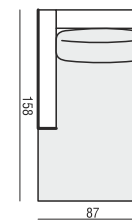

2 SEATER without ARMRESTS

3 SEATER

3 SEATER LEFT (or RIGHT)

3 SEATER without ARMRESTS

CHAISELONGUE LEFT (or RIGHT)

CHAISELONGUE WIDE LEFT (or RIGHT)

DIVAN LEFT (or RIGHT)

COZY CORNER LEFT (or RIGHT)

CORNER 90° No.1

CORNER 90° No.2

FOOTSTOOL

ENDPART LEFT (or RIGHT)
cm 95 x 4 x 58 H

HEADREST L-62

HEADREST L-77

RONJA

Drawings show dimensions for standard comfort.
Elements in lux comfort are around 3 cm higher.

www.sits.eu
NOVEMBER 2016

SET 1 LEFT (or RIGHT)
CHAISELONGUE LEFT (or RIGHT)
+ 2 SEATER RIGHT (or LEFT)

SET 2 LEFT (or RIGHT)
CHAISELONGUE WIDE LEFT (or RIGHT)
+ 3 SEATER RIGHT (or LEFT)

SET 3 LEFT (or RIGHT)
DIVAN LEFT (or RIGHT)
+ 2 SEATER RIGHT (or LEFT)