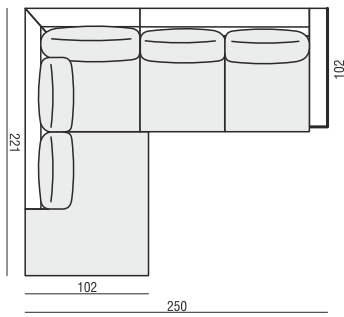

CORNER 90° No.1

CORNER 90° No.2

FOOTSTOOL

ENDPART LEFT (or RIGHT)
cm 95 x 4 x 58 H

HEADREST L-62

HEADREST L-77

RONJA

Drawings show dimensions for standard comfort.
Elements in lux comfort are around 3 cm higher.

www.sits.eu
NOVEMBER 2016

SET 1 LEFT (or RIGHT)
CHAISELONGUE LEFT (or RIGHT)
+ 2 SEATER RIGHT (or LEFT)

SET 2 LEFT (or RIGHT)
CHAISELONGUE WIDE LEFT (or RIGHT)
+ 3 SEATER RIGHT (or LEFT)

SET 3 LEFT (or RIGHT)
DIVAN LEFT (or RIGHT)
+ 2 SEATER RIGHT (or LEFT)

SET 4 LEFT (or RIGHT)
DIVAN LEFT (or RIGHT)
+ 3 SEATER RIGHT (or LEFT)

SET 5 LEFT (or RIGHT)
COZY CORNER LEFT (or RIGHT)
+ 3 SEATER RIGHT (or LEFT)

SET 6
DIVAN LEFT+ 2 SEATER without ARMRESTS
+ DIVAN RIGHT

SET 7 LEFT (or RIGHT)
DIVAN LEFT (or RIGHT) + 2 SEATER without ARMRESTS
+ CHAISELONGUE RIGHT (or LEFT)

SET 8 LEFT (or RIGHT)
2 SEATER LEFT (or RIGHT)
+ CORNER 90° No.1 + 3 SEATER RIGHT (or LEFT)

SITS reserves the right to change construction of products and components used due to improving durability of product and customer satisfaction without any further notice.
Explicit ±2 cm tolerance of all elements sizes.