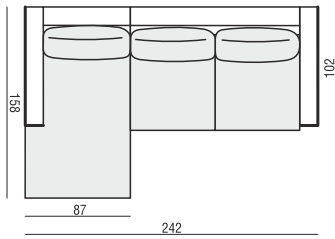

CORNER 90° No.1

CORNER 90° No.2

FOOTSTOOL

ENDPART LEFT (or RIGHT)
cm 95 x 4 x 58 H

HEADREST L-62

HEADREST L-77

RONJA

Drawings show dimensions for standard comfort.
Elements in lux comfort are around 3 cm higher.

www.sits.eu
NOVEMBER 2016

SET 1 LEFT (or RIGHT)
CHAISELONGUE LEFT (or RIGHT)
+ 2 SEATER RIGHT (or LEFT)

SET 2 LEFT (or RIGHT)
CHAISELONGUE WIDE LEFT (or RIGHT)
+ 3 SEATER RIGHT (or LEFT)

SET 3 LEFT (or RIGHT)
DIVAN LEFT (or RIGHT)
+ 2 SEATER RIGHT (or LEFT)