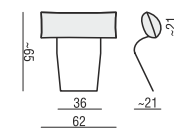

CORNER 90° No.1

CORNER 90° No.2

FOOTSTOOL

ENDPART LEFT (or RIGHT)
cm 95 x 4 x 58 H

HEADREST L-62

HEADREST L-77

RONJA

Drawings show dimensions for standard comfort.
Elements in lux comfort are around 3 cm higher.

www.sits.eu
NOVEMBER 2016

SET 1 LEFT (or RIGHT)
CHAISELONGUE LEFT (or RIGHT)
+ 2 SEATER RIGHT (or LEFT)

SET 2 LEFT (or RIGHT)
CHAISELONGUE WIDE LEFT (or RIGHT)
+ 3 SEATER RIGHT (or LEFT)

SET 3 LEFT (or RIGHT)
DIVAN LEFT (or RIGHT)
+ 2 SEATER RIGHT (or LEFT)