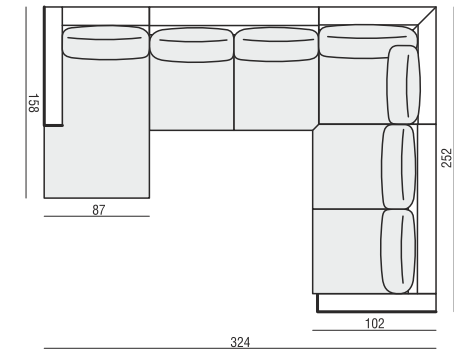

CORNER 90° No.1

CORNER 90° No.2

FOOTSTOOL

ENDPART LEFT (or RIGHT)
cm 95 x 4 x 58 H

HEADREST L-62

HEADREST L-77

RONJA

Drawings show dimensions for standard comfort.
Elements in lux comfort are around 3 cm higher.

SET 4 LEFT (or RIGHT)
DIVAN LEFT (or RIGHT)
+ 3 SEATER RIGHT (or LEFT)

SET 5 LEFT (or RIGHT)
COZY CORNER LEFT (or RIGHT)
+ 3 SEATER RIGHT (or LEFT)

SET 6
DIVAN LEFT+ 2 SEATER without ARMRESTS
+ DIVAN RIGHT

SET 7 LEFT (or RIGHT)
DIVAN LEFT (or RIGHT) + 2 SEATER without ARMRESTS
+ CHAISELONGUE RIGHT (or LEFT)

SET 8 LEFT (or RIGHT)
2 SEATER LEFT (or RIGHT)
+ CORNER 90° No.1 + 3 SEATER RIGHT (or LEFT)

SITS reserves the right to change construction of products and components used due to improving durability of product and customer satisfaction without any further notice.
Explicit ±2 cm tolerance of all elements sizes.

SET 9 LEFT (or RIGHT)
2 SEATER LEFT (or RIGHT)
+ CORNER 90° No.2 + 3 SEATER RIGHT (or LEFT)

SET 10 LEFT (or RIGHT)
CHAISELONGUE LEFT (or RIGHT) + 2 SEATER without ARMRESTS
+ CORNER 90° No.1 + 2 SEATER RIGHT (or LEFT)