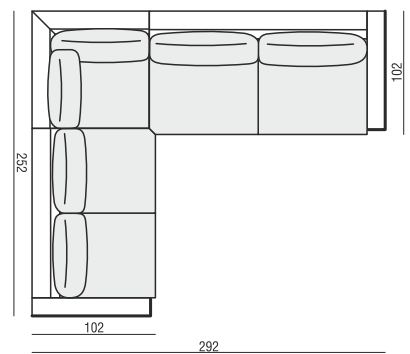

CORNER 90° No.1

CORNER 90° No.2

FOOTSTOOL

ENDPART LEFT (or RIGHT)
cm 95 x 4 x 58 H

HEADREST L-62

HEADREST L-77

RONJA

Drawings show dimensions for standard comfort.
Elements in lux comfort are around 3 cm higher.

SET 4 LEFT (or RIGHT)
DIVAN LEFT (or RIGHT)
+ 3 SEATER RIGHT (or LEFT)

SET 5 LEFT (or RIGHT)
COZY CORNER LEFT (or RIGHT)
+ 3 SEATER RIGHT (or LEFT)

SET 6
DIVAN LEFT+ 2 SEATER without ARMRESTS
+ DIVAN RIGHT

SET 7 LEFT (or RIGHT)
DIVAN LEFT (or RIGHT) + 2 SEATER without ARMRESTS
+ CHAISELONGUE RIGHT (or LEFT)

SET 8 LEFT (or RIGHT)
2 SEATER LEFT (or RIGHT)
+ CORNER 90° No.1 + 3 SEATER RIGHT (or LEFT)

SITS reserves the right to change construction of products and components used due to improving durability of product and customer satisfaction without any further notice.
Explicit ±2 cm tolerance of all elements sizes.