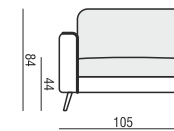

ARMCHAIR

ARMCHAIR LEFT (or RIGHT)

ARMCHAIR without ARMRESTS

ARMCHAIR WIDE

ARMCHAIR WIDE LEFT (or RIGHT)

ARMCHAIR WIDE without ARMRESTS

2 SEATER

2 SEATER LEFT (or RIGHT)

2 SEATER without ARMRESTS

3 SEATER

3 SEATER LEFT (or RIGHT)

3 SEATER without ARMRESTS

CHAISELONGUE LEFT (or RIGHT)

CHAISELONGUE WIDE LEFT (or RIGHT)

DIVAN LEFT (or RIGHT)

COZY CORNER LEFT (or RIGHT)

CORNER 90° No.1

CORNER 90° No.2

FOOTSTOOL

ENDPART LEFT (or RIGHT)
cm 95 x 4 x 58 H

HEADREST L-62

HEADREST L-77

RONJA

Drawings show dimensions for standard comfort.
Elements in lux comfort are around 3 cm higher.