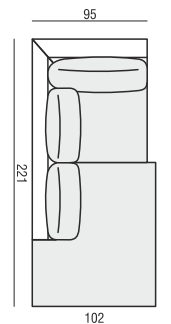

2 SEATER without ARMRESTS

3 SEATER

3 SEATER LEFT (or RIGHT)

3 SEATER without ARMRESTS

CHAISELONGUE LEFT (or RIGHT)

CHAISELONGUE WIDE LEFT (or RIGHT)

DIVAN LEFT (or RIGHT)

COZY CORNER LEFT (or RIGHT)

CORNER 90° No.1

CORNER 90° No.2

FOOTSTOOL

ENDPART LEFT (or RIGHT)
cm 95 x 4 x 58 H

HEADREST L-62

HEADREST L-77

RONJA

Drawings show dimensions for standard comfort.
Elements in lux comfort are around 3 cm higher.