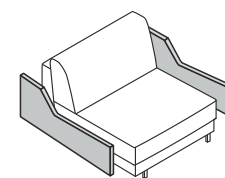

2 SEATER without ARMRESTS

3 SEATER

3 SEATER LEFT (or RIGHT)

3 SEATER without ARMRESTS

CHAISELONGUE LEFT (or RIGHT)

CHAISELONGUE WIDE LEFT (or RIGHT)

DIVAN LEFT (or RIGHT)

COZY CORNER LEFT (or RIGHT)

CORNER 90° No.1

CORNER 90° No.2

FOOTSTOOL

ENDPART LEFT (or RIGHT)
cm 95 x 4 x 58 H

HEADREST L-62

HEADREST L-77

RONJA

Drawings show dimensions for standard comfort.
Elements in lux comfort are around 3 cm higher.

www.sits.eu
NOVEMBER 2016

SET 1 LEFT (or RIGHT)
CHAISELONGUE LEFT (or RIGHT)
+ 2 SEATER RIGHT (or LEFT)

SET 2 LEFT (or RIGHT)
CHAISELONGUE WIDE LEFT (or RIGHT)
+ 3 SEATER RIGHT (or LEFT)

SET 3 LEFT (or RIGHT)
DIVAN LEFT (or RIGHT)
+ 2 SEATER RIGHT (or LEFT)

SET 4 LEFT (or RIGHT)
DIVAN LEFT (or RIGHT)
+ 3 SEATER RIGHT (or LEFT)

SET 5 LEFT (or RIGHT)
COZY CORNER LEFT (or RIGHT)
+ 3 SEATER RIGHT (or LEFT)

SET 6
DIVAN LEFT+ 2 SEATER without ARMRESTS
+ DIVAN RIGHT