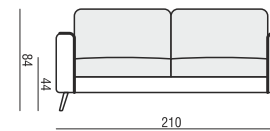

ARMCHAIR

ARMCHAIR LEFT (or RIGHT)

ARMCHAIR without ARMRESTS

ARMCHAIR WIDE

ARMCHAIR WIDE LEFT (or RIGHT)

ARMCHAIR WIDE without ARMRESTS

2 SEATER

2 SEATER LEFT (or RIGHT)

2 SEATER without ARMRESTS

3 SEATER

3 SEATER LEFT (or RIGHT)

3 SEATER without ARMRESTS

CHAISELONGUE LEFT (or RIGHT)

CHAISELONGUE WIDE LEFT (or RIGHT)

DIVAN LEFT (or RIGHT)

COZY CORNER LEFT (or RIGHT)

CORNER 90° No.1

CORNER 90° No.2

FOOTSTOOL

ENDPART LEFT (or RIGHT)
cm 95 x 4 x 58 H

HEADREST L-62

HEADREST L-77

RONJA

Drawings show dimensions for standard comfort.
Elements in lux comfort are around 3 cm higher.

SET 4 LEFT (or RIGHT)
DIVAN LEFT (or RIGHT)
+ 3 SEATER RIGHT (or LEFT)

SET 5 LEFT (or RIGHT)
COZY CORNER LEFT (or RIGHT)
+ 3 SEATER RIGHT (or LEFT)

SET 6
DIVAN LEFT+ 2 SEATER without ARMRESTS
+ DIVAN RIGHT