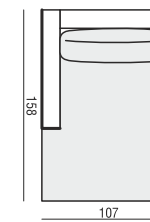

2 SEATER without ARMRESTS

3 SEATER

3 SEATER LEFT (or RIGHT)

3 SEATER without ARMRESTS

CHAISELONGUE LEFT (or RIGHT)

CHAISELONGUE WIDE LEFT (or RIGHT)

DIVAN LEFT (or RIGHT)

COZY CORNER LEFT (or RIGHT)

CORNER 90° No.1

CORNER 90° No.2

FOOTSTOOL

ENDPART LEFT (or RIGHT)
cm 95 x 4 x 58 H

HEADREST L-62

HEADREST L-77

RONJA

Drawings show dimensions for standard comfort.
Elements in lux comfort are around 3 cm higher.

www.sits.eu
NOVEMBER 2016

SET 1 LEFT (or RIGHT)
CHAISELONGUE LEFT (or RIGHT)
+ 2 SEATER RIGHT (or LEFT)

SET 2 LEFT (or RIGHT)
CHAISELONGUE WIDE LEFT (or RIGHT)
+ 3 SEATER RIGHT (or LEFT)

SET 3 LEFT (or RIGHT)
DIVAN LEFT (or RIGHT)
+ 2 SEATER RIGHT (or LEFT)