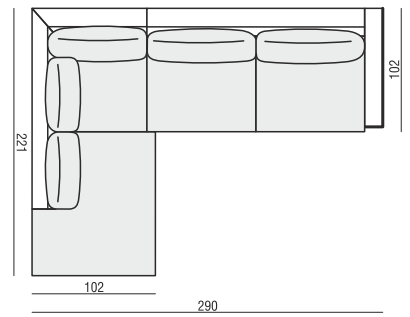

CORNER 90° No.1

CORNER 90° No.2

FOOTSTOOL

ENDPART LEFT (or RIGHT)
cm 95 x 4 x 58 H

HEADREST L-62

HEADREST L-77

RONJA

Drawings show dimensions for standard comfort.
Elements in lux comfort are around 3 cm higher.

www.sits.eu
NOVEMBER 2016

SET 1 LEFT (or RIGHT)
CHAISELONGUE LEFT (or RIGHT)
+ 2 SEATER RIGHT (or LEFT)

SET 2 LEFT (or RIGHT)
CHAISELONGUE WIDE LEFT (or RIGHT)
+ 3 SEATER RIGHT (or LEFT)

SET 3 LEFT (or RIGHT)
DIVAN LEFT (or RIGHT)
+ 2 SEATER RIGHT (or LEFT)

SET 4 LEFT (or RIGHT)
DIVAN LEFT (or RIGHT)
+ 3 SEATER RIGHT (or LEFT)

SET 5 LEFT (or RIGHT)
COZY CORNER LEFT (or RIGHT)
+ 3 SEATER RIGHT (or LEFT)

SET 6
DIVAN LEFT+ 2 SEATER without ARMRESTS
+ DIVAN RIGHT