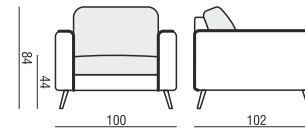

ARMCHAIR

ARMCHAIR LEFT (or RIGHT)

ARMCHAIR without ARMRESTS

ARMCHAIR WIDE

ARMCHAIR WIDE LEFT (or RIGHT)

ARMCHAIR WIDE without ARMRESTS

2 SEATER

2 SEATER LEFT (or RIGHT)

2 SEATER without ARMRESTS

3 SEATER

3 SEATER LEFT (or RIGHT)

3 SEATER without ARMRESTS

CHAISELONGUE LEFT (or RIGHT)

CHAISELONGUE WIDE LEFT (or RIGHT)

DIVAN LEFT (or RIGHT)

COZY CORNER LEFT (or RIGHT)

CORNER 90° No.1

CORNER 90° No.2

FOOTSTOOL

ENDPART LEFT (or RIGHT)
cm 95 x 4 x 58 H

HEADREST L-62

HEADREST L-77

RONJA

Drawings show dimensions for standard comfort.
Elements in lux comfort are around 3 cm higher.