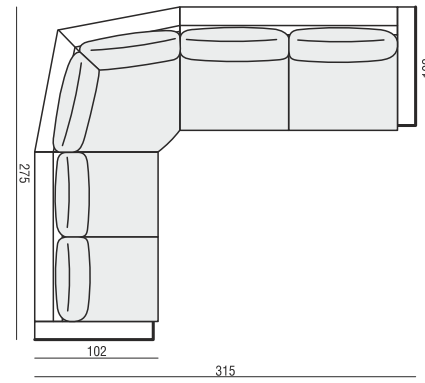

CORNER 90° No.1

CORNER 90° No.2

FOOTSTOOL

ENDPART LEFT (or RIGHT)
cm 95 x 4 x 58 H

HEADREST L-62

HEADREST L-77

RONJA

Drawings show dimensions for standard comfort.
Elements in lux comfort are around 3 cm higher.

SET 4 LEFT (or RIGHT)
DIVAN LEFT (or RIGHT)
+ 3 SEATER RIGHT (or LEFT)

SET 5 LEFT (or RIGHT)
COZY CORNER LEFT (or RIGHT)
+ 3 SEATER RIGHT (or LEFT)

SET 6
DIVAN LEFT+ 2 SEATER without ARMRESTS
+ DIVAN RIGHT

SET 7 LEFT (or RIGHT)
DIVAN LEFT (or RIGHT) + 2 SEATER without ARMRESTS
+ CHAISELONGUE RIGHT (or LEFT)

SET 8 LEFT (or RIGHT)
2 SEATER LEFT (or RIGHT)
+ CORNER 90° No.1 + 3 SEATER RIGHT (or LEFT)

SITS reserves the right to change construction of products and components used due to improving durability of product and customer satisfaction without any further notice.
Explicit ±2 cm tolerance of all elements sizes.

SET 9 LEFT (or RIGHT)
2 SEATER LEFT (or RIGHT)
+ CORNER 90° No.2 + 3 SEATER RIGHT (or LEFT)

SET 10 LEFT (or RIGHT)
CHAISELONGUE LEFT (or RIGHT) + 2 SEATER without ARMRESTS
+ CORNER 90° No.1 + 2 SEATER RIGHT (or LEFT)