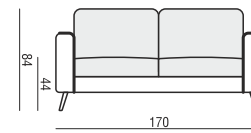

ARMCHAIR

ARMCHAIR LEFT (or RIGHT)

ARMCHAIR without ARMRESTS

ARMCHAIR WIDE

ARMCHAIR WIDE LEFT (or RIGHT)

ARMCHAIR WIDE without ARMRESTS

2 SEATER

2 SEATER LEFT (or RIGHT)

2 SEATER without ARMRESTS

3 SEATER

3 SEATER LEFT (or RIGHT)

3 SEATER without ARMRESTS

CHAISELONGUE LEFT (or RIGHT)

CHAISELONGUE WIDE LEFT (or RIGHT)

DIVAN LEFT (or RIGHT)

COZY CORNER LEFT (or RIGHT)

CORNER 90° No.1

CORNER 90° No.2

FOOTSTOOL

ENDPART LEFT (or RIGHT)
cm 95 x 4 x 58 H

HEADREST L-62

HEADREST L-77

RONJA

Drawings show dimensions for standard comfort.
Elements in lux comfort are around 3 cm higher.

SET 4 LEFT (or RIGHT)
DIVAN LEFT (or RIGHT)
+ 3 SEATER RIGHT (or LEFT)

SET 5 LEFT (or RIGHT)
COZY CORNER LEFT (or RIGHT)
+ 3 SEATER RIGHT (or LEFT)

SET 6
DIVAN LEFT+ 2 SEATER without ARMRESTS
+ DIVAN RIGHT