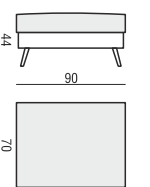

2 SEATER without ARMRESTS

3 SEATER

3 SEATER LEFT (or RIGHT)

3 SEATER without ARMRESTS

CHAISELONGUE LEFT (or RIGHT)

CHAISELONGUE WIDE LEFT (or RIGHT)

DIVAN LEFT (or RIGHT)

COZY CORNER LEFT (or RIGHT)

CORNER 90° No.1

CORNER 90° No.2

FOOTSTOOL

ENDPART LEFT (or RIGHT)
cm 95 x 4 x 58 H

HEADREST L-62

HEADREST L-77

RONJA

Drawings show dimensions for standard comfort.
Elements in lux comfort are around 3 cm higher.

www.sits.eu
NOVEMBER 2016

SET 1 LEFT (or RIGHT)
CHAISELONGUE LEFT (or RIGHT)
+ 2 SEATER RIGHT (or LEFT)

SET 2 LEFT (or RIGHT)
CHAISELONGUE WIDE LEFT (or RIGHT)
+ 3 SEATER RIGHT (or LEFT)

SET 3 LEFT (or RIGHT)
DIVAN LEFT (or RIGHT)
+ 2 SEATER RIGHT (or LEFT)