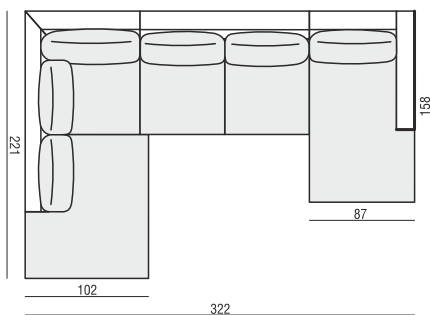

CORNER 90° No.1

CORNER 90° No.2

FOOTSTOOL

ENDPART LEFT (or RIGHT)
cm 95 x 4 x 58 H

HEADREST L-62

HEADREST L-77

RONJA

Drawings show dimensions for standard comfort.
Elements in lux comfort are around 3 cm higher.

www.sits.eu
NOVEMBER 2016

SET 1 LEFT (or RIGHT)
CHAISELONGUE LEFT (or RIGHT)
+ 2 SEATER RIGHT (or LEFT)

SET 2 LEFT (or RIGHT)
CHAISELONGUE WIDE LEFT (or RIGHT)
+ 3 SEATER RIGHT (or LEFT)

SET 3 LEFT (or RIGHT)
DIVAN LEFT (or RIGHT)
+ 2 SEATER RIGHT (or LEFT)

SET 4 LEFT (or RIGHT)
DIVAN LEFT (or RIGHT)
+ 3 SEATER RIGHT (or LEFT)

SET 5 LEFT (or RIGHT)
COZY CORNER LEFT (or RIGHT)
+ 3 SEATER RIGHT (or LEFT)

SET 6
DIVAN LEFT+ 2 SEATER without ARMRESTS
+ DIVAN RIGHT

SET 7 LEFT (or RIGHT)
DIVAN LEFT (or RIGHT) + 2 SEATER without ARMRESTS
+ CHAISELONGUE RIGHT (or LEFT)

SET 8 LEFT (or RIGHT)
2 SEATER LEFT (or RIGHT)
+ CORNER 90° No.1 + 3 SEATER RIGHT (or LEFT)

SITS reserves the right to change construction of products and components used due to improving durability of product and customer satisfaction without any further notice.
Explicit ±2 cm tolerance of all elements sizes.