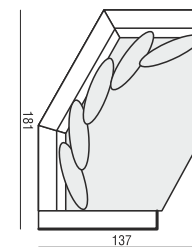

2 SEATER without ARMRESTS

3 SEATER

3 SEATER LEFT (or RIGHT)

3 SEATER without ARMRESTS

CHAISELONGUE LEFT (or RIGHT)

CHAISELONGUE WIDE LEFT (or RIGHT)

DIVAN LEFT (or RIGHT)

COZY CORNER LEFT (or RIGHT)

CORNER 90° No.1

CORNER 90° No.2

FOOTSTOOL

ENDPART LEFT (or RIGHT)
cm 95 x 4 x 58 H

HEADREST L-62

HEADREST L-77

RONJA

Drawings show dimensions for standard comfort.
Elements in lux comfort are around 3 cm higher.

www.sits.eu
NOVEMBER 2016

SET 1 LEFT (or RIGHT)
CHAISELONGUE LEFT (or RIGHT)
+ 2 SEATER RIGHT (or LEFT)

SET 2 LEFT (or RIGHT)
CHAISELONGUE WIDE LEFT (or RIGHT)
+ 3 SEATER RIGHT (or LEFT)

SET 3 LEFT (or RIGHT)
DIVAN LEFT (or RIGHT)
+ 2 SEATER RIGHT (or LEFT)