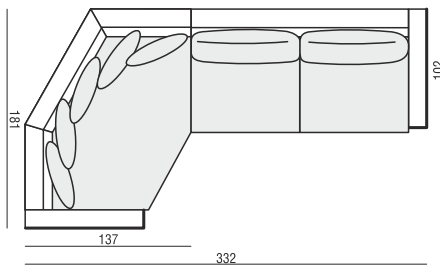

CORNER 90° No.1

CORNER 90° No.2

FOOTSTOOL

ENDPART LEFT (or RIGHT)
cm 95 x 4 x 58 H

HEADREST L-62

HEADREST L-77

RONJA

Drawings show dimensions for standard comfort.
Elements in lux comfort are around 3 cm higher.

www.sits.eu
NOVEMBER 2016

SET 1 LEFT (or RIGHT)
CHAISELONGUE LEFT (or RIGHT)
+ 2 SEATER RIGHT (or LEFT)

SET 2 LEFT (or RIGHT)
CHAISELONGUE WIDE LEFT (or RIGHT)
+ 3 SEATER RIGHT (or LEFT)

SET 3 LEFT (or RIGHT)
DIVAN LEFT (or RIGHT)
+ 2 SEATER RIGHT (or LEFT)

SET 4 LEFT (or RIGHT)
DIVAN LEFT (or RIGHT)
+ 3 SEATER RIGHT (or LEFT)

SET 5 LEFT (or RIGHT)
COZY CORNER LEFT (or RIGHT)
+ 3 SEATER RIGHT (or LEFT)

SET 6
DIVAN LEFT+ 2 SEATER without ARMRESTS
+ DIVAN RIGHT

SET 7 LEFT (or RIGHT)
DIVAN LEFT (or RIGHT) + 2 SEATER without ARMRESTS
+ CHAISELONGUE RIGHT (or LEFT)

SET 8 LEFT (or RIGHT)
2 SEATER LEFT (or RIGHT)
+ CORNER 90° No.1 + 3 SEATER RIGHT (or LEFT)

SITS reserves the right to change construction of products and components used due to improving durability of product and customer satisfaction without any further notice.
Explicit ±2 cm tolerance of all elements sizes.