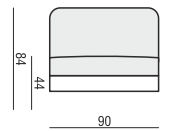

ARMCHAIR

ARMCHAIR LEFT (or RIGHT)

ARMCHAIR without ARMRESTS

ARMCHAIR WIDE

ARMCHAIR WIDE LEFT (or RIGHT)

ARMCHAIR WIDE without ARMRESTS

2 SEATER

2 SEATER LEFT (or RIGHT)

2 SEATER without ARMRESTS

3 SEATER

3 SEATER LEFT (or RIGHT)

3 SEATER without ARMRESTS

CHAISELONGUE LEFT (or RIGHT)

CHAISELONGUE WIDE LEFT (or RIGHT)

DIVAN LEFT (or RIGHT)

COZY CORNER LEFT (or RIGHT)

CORNER 90° No.1

CORNER 90° No.2

FOOTSTOOL

ENDPART LEFT (or RIGHT)
cm 95 x 4 x 58 H

HEADREST L-62

HEADREST L-77

RONJA

Drawings show dimensions for standard comfort.
Elements in lux comfort are around 3 cm higher.