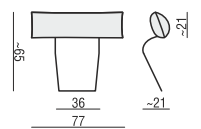

CORNER 90° No.1

CORNER 90° No.2

FOOTSTOOL

ENDPART LEFT (or RIGHT)
cm 95 x 4 x 58 H

HEADREST L-62

HEADREST L-77

RONJA

Drawings show dimensions for standard comfort.
Elements in lux comfort are around 3 cm higher.

www.sits.eu
NOVEMBER 2016

SET 1 LEFT (or RIGHT)
CHAISELONGUE LEFT (or RIGHT)
+ 2 SEATER RIGHT (or LEFT)

SET 2 LEFT (or RIGHT)
CHAISELONGUE WIDE LEFT (or RIGHT)
+ 3 SEATER RIGHT (or LEFT)

SET 3 LEFT (or RIGHT)
DIVAN LEFT (or RIGHT)
+ 2 SEATER RIGHT (or LEFT)