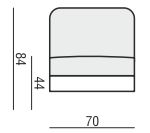

ARMCHAIR

ARMCHAIR LEFT (or RIGHT)

ARMCHAIR without ARMRESTS

ARMCHAIR WIDE

ARMCHAIR WIDE LEFT (or RIGHT)

ARMCHAIR WIDE without ARMRESTS

2 SEATER

2 SEATER LEFT (or RIGHT)

2 SEATER without ARMRESTS

3 SEATER

3 SEATER LEFT (or RIGHT)

3 SEATER without ARMRESTS

CHAISELONGUE LEFT (or RIGHT)

CHAISELONGUE WIDE LEFT (or RIGHT)

DIVAN LEFT (or RIGHT)

COZY CORNER LEFT (or RIGHT)

CORNER 90° No.1

CORNER 90° No.2

FOOTSTOOL

ENDPART LEFT (or RIGHT)
cm 95 x 4 x 58 H

HEADREST L-62

HEADREST L-77

RONJA

Drawings show dimensions for standard comfort.
Elements in lux comfort are around 3 cm higher.