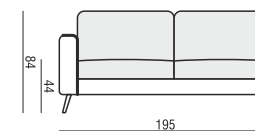

ARMCHAIR

ARMCHAIR LEFT (or RIGHT)

ARMCHAIR without ARMRESTS

ARMCHAIR WIDE

ARMCHAIR WIDE LEFT (or RIGHT)

ARMCHAIR WIDE without ARMRESTS

2 SEATER

2 SEATER LEFT (or RIGHT)

2 SEATER without ARMRESTS

3 SEATER

3 SEATER LEFT (or RIGHT)

3 SEATER without ARMRESTS

CHAISELONGUE LEFT (or RIGHT)

CHAISELONGUE WIDE LEFT (or RIGHT)

DIVAN LEFT (or RIGHT)

COZY CORNER LEFT (or RIGHT)

CORNER 90° No.1

CORNER 90° No.2

FOOTSTOOL

ENDPART LEFT (or RIGHT)
cm 95 x 4 x 58 H

HEADREST L-62

HEADREST L-77

RONJA

Drawings show dimensions for standard comfort.
Elements in lux comfort are around 3 cm higher.