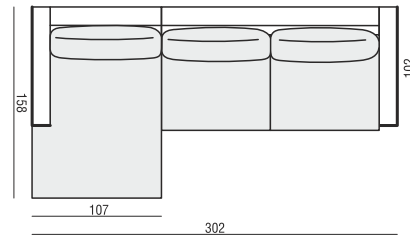

CORNER 90° No.1

CORNER 90° No.2

FOOTSTOOL

ENDPART LEFT (or RIGHT)
cm 95 x 4 x 58 H

HEADREST L-62

HEADREST L-77

RONJA

Drawings show dimensions for standard comfort.
Elements in lux comfort are around 3 cm higher.

www.sits.eu
NOVEMBER 2016

SET 1 LEFT (or RIGHT)
CHAISELONGUE LEFT (or RIGHT)
+ 2 SEATER RIGHT (or LEFT)

SET 2 LEFT (or RIGHT)
CHAISELONGUE WIDE LEFT (or RIGHT)
+ 3 SEATER RIGHT (or LEFT)

SET 3 LEFT (or RIGHT)
DIVAN LEFT (or RIGHT)
+ 2 SEATER RIGHT (or LEFT)