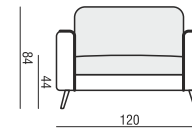

ARMCHAIR

ARMCHAIR LEFT (or RIGHT)

ARMCHAIR without ARMRESTS

ARMCHAIR WIDE

ARMCHAIR WIDE LEFT (or RIGHT)

ARMCHAIR WIDE without ARMRESTS

2 SEATER

2 SEATER LEFT (or RIGHT)

2 SEATER without ARMRESTS

3 SEATER

3 SEATER LEFT (or RIGHT)

3 SEATER without ARMRESTS

CHAISELONGUE LEFT (or RIGHT)

CHAISELONGUE WIDE LEFT (or RIGHT)

DIVAN LEFT (or RIGHT)

COZY CORNER LEFT (or RIGHT)

CORNER 90° No.1

CORNER 90° No.2

FOOTSTOOL

ENDPART LEFT (or RIGHT)
cm 95 x 4 x 58 H

HEADREST L-62

HEADREST L-77

RONJA

Drawings show dimensions for standard comfort.
Elements in lux comfort are around 3 cm higher.

SET 4 LEFT (or RIGHT)
DIVAN LEFT (or RIGHT)
+ 3 SEATER RIGHT (or LEFT)

SET 5 LEFT (or RIGHT)
COZY CORNER LEFT (or RIGHT)
+ 3 SEATER RIGHT (or LEFT)

SET 6
DIVAN LEFT+ 2 SEATER without ARMRESTS
+ DIVAN RIGHT