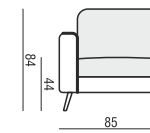

ARMCHAIR

ARMCHAIR LEFT (or RIGHT)

ARMCHAIR without ARMRESTS

ARMCHAIR WIDE

ARMCHAIR WIDE LEFT (or RIGHT)

ARMCHAIR WIDE without ARMRESTS

2 SEATER

2 SEATER LEFT (or RIGHT)

2 SEATER without ARMRESTS

3 SEATER

3 SEATER LEFT (or RIGHT)

3 SEATER without ARMRESTS

CHAISELONGUE LEFT (or RIGHT)

CHAISELONGUE WIDE LEFT (or RIGHT)

DIVAN LEFT (or RIGHT)

COZY CORNER LEFT (or RIGHT)

CORNER 90° No.1

CORNER 90° No.2

FOOTSTOOL

ENDPART LEFT (or RIGHT)
cm 95 x 4 x 58 H

HEADREST L-62

HEADREST L-77

RONJA

Drawings show dimensions for standard comfort.
Elements in lux comfort are around 3 cm higher.