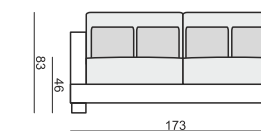

ALASKA

SITS
— comfortable life

ARMCHAIR
LEFT (or RIGHT)

ARMCHAIR
without ARMRESTS

ARMCHAIR WIDE
LEFT (or RIGHT)

ARMCHAIR WIDE
without ARMRESTS

2 SEATER

2 SEATER LEFT (or RIGHT)

3 SEATER or 3 SEATER (two parts)

3 SEATER LEFT (or RIGHT)

3 SEATER without ARMRESTS

CORNER 35° LEFT (or RIGHT)

DIVAN LEFT (or RIGHT) or DIVAN (two parts) LEFT (or RIGHT)

FOOTSTOOL 97x82

FOOTSTOOL 107x92

FOOTSTOOL 122x92