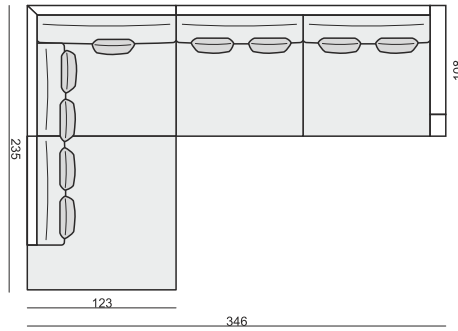

3 SEATER or 3 SEATER (two parts)

3 SEATER LEFT (or RIGHT)

3 SEATER without ARMRESTS

CORNER 35° LEFT (or RIGHT)

DIVAN LEFT (or RIGHT) or DIVAN (two parts) LEFT (or RIGHT)

FOOTSTOOL 97x82

FOOTSTOOL 107x92

FOOTSTOOL 122x92

SET 1
3 SEATER LEFT+ ARMCHAIR WIDE RIGHT

SET 2 LEFT (or RIGHT)
DIVAN LEFT (or RIGHT) + 2 SEATER RIGHT (or LEFT)

tea
& book

ALASKA

ALASKA

www.sits.eu
JULY 2015

SET 3 LEFT (or RIGHT)
DIVAN LEFT (or RIGHT) + 3 SEATER RIGHT (or LEFT)

SET 4 LEFT (or RIGHT)
DIVAN LEFT (or RIGHT) + ARMCHAIR without ARMRESTS + 2 SEATER RIGHT (or LEFT)

SET 5 LEFT (or RIGHT)
DIVAN LEFT (or RIGHT) + ARMCHAIR without ARMRESTS + 3 SEATER RIGHT (or LEFT)

SET 6 LEFT (or RIGHT)
DIVAN LEFT (or RIGHT) + ARMCHAIR WIDE without ARMRESTS + 2 SEATER RIGHT (or LEFT)

SET 7 LEFT (or RIGHT)
DIVAN LEFT (or RIGHT) + ARMCHAIR WIDE without ARMRESTS + 3 SEATER RIGHT (or LEFT)

SET 8 LEFT (or RIGHT)
CORNER 35° LEFT (or RIGHT) + ARMCHAIR RIGHT (or LEFT)

SET 9 LEFT (or RIGHT)
CORNER 35° LEFT (or RIGHT) + 2 SEATER RIGHT (or LEFT)