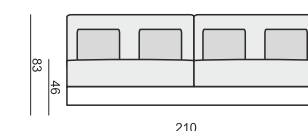

ALASKA

SITS
— comfortable life

ARMCHAIR
LEFT (or RIGHT)

ARMCHAIR
without ARMRESTS

ARMCHAIR WIDE
LEFT (or RIGHT)

ARMCHAIR WIDE
without ARMRESTS

2 SEATER

2 SEATER LEFT (or RIGHT)

3 SEATER or 3 SEATER (two parts)

3 SEATER LEFT (or RIGHT)

3 SEATER without ARMRESTS

CORNER 35° LEFT (or RIGHT)

DIVAN LEFT (or RIGHT) or DIVAN (two parts) LEFT (or RIGHT)

FOOTSTOOL 97x82

FOOTSTOOL 107x92

FOOTSTOOL 122x92