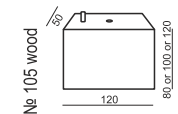

ALASKA

www.sits.eu
JULY 2015

SITS reserves the right to change construction of products and components used due to improving durability of product and customer satisfaction without any further notice. Explicit ±2 cm tolerance of all elements sizes.

UPHOLSTERY FABRIC: FC - fix cover

FEET

LUX COMFORT

1. polyurethane foam/high resilient polyurethane foam
2. cushion chamber with mix of feather and silicone balls
3. upholstery straps
4. solid wood and wood based elements
5. fabric
6. solid wood/metal/plastic legs