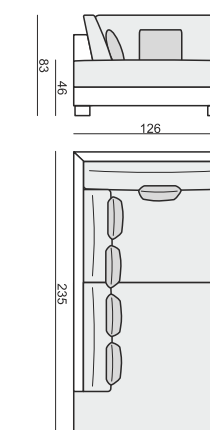

3 SEATER or 3 SEATER (two parts)

3 SEATER LEFT (or RIGHT)

3 SEATER without ARMRESTS

CORNER 35° LEFT (or RIGHT)

DIVAN LEFT (or RIGHT) or DIVAN (two parts) LEFT (or RIGHT)

FOOTSTOOL 97x82

FOOTSTOOL 107x92

FOOTSTOOL 122x92

SET 1
3 SEATER LEFT+ ARMCHAIR WIDE RIGHT

SET 2 LEFT (or RIGHT)
DIVAN LEFT (or RIGHT) + 2 SEATER RIGHT (or LEFT)

tea
& book

ALASKA

ALASKA

www.sits.eu
JULY 2015

SET 3 LEFT (or RIGHT)
DIVAN LEFT (or RIGHT) + 3 SEATER RIGHT (or LEFT)

SET 4 LEFT (or RIGHT)
DIVAN LEFT (or RIGHT) + ARMCHAIR without ARMRESTS + 2 SEATER RIGHT (or LEFT)

SET 5 LEFT (or RIGHT)
DIVAN LEFT (or RIGHT) + ARMCHAIR without ARMRESTS + 3 SEATER RIGHT (or LEFT)

SET 6 LEFT (or RIGHT)
DIVAN LEFT (or RIGHT) + ARMCHAIR WIDE without ARMRESTS + 2 SEATER RIGHT (or LEFT)

SET 7 LEFT (or RIGHT)
DIVAN LEFT (or RIGHT) + ARMCHAIR WIDE without ARMRESTS + 3 SEATER RIGHT (or LEFT)

SET 8 LEFT (or RIGHT)
CORNER 35° LEFT (or RIGHT) + ARMCHAIR RIGHT (or LEFT)

SET 9 LEFT (or RIGHT)
CORNER 35° LEFT (or RIGHT) + 2 SEATER RIGHT (or LEFT)