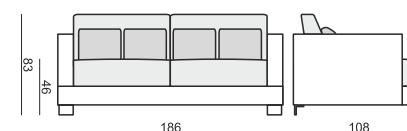

ALASKA

SITS
— comfortable life

ARMCHAIR
LEFT (or RIGHT)

ARMCHAIR
without ARMRESTS

ARMCHAIR WIDE
LEFT (or RIGHT)

ARMCHAIR WIDE
without ARMRESTS

2 SEATER

2 SEATER LEFT (or RIGHT)

3 SEATER or 3 SEATER (two parts)

3 SEATER LEFT (or RIGHT)

3 SEATER without ARMRESTS

CORNER 35° LEFT (or RIGHT)

DIVAN LEFT (or RIGHT) or DIVAN (two parts) LEFT (or RIGHT)

FOOTSTOOL 97x82

FOOTSTOOL 107x92

FOOTSTOOL 122x92

SET 7 LEFT (or RIGHT)
DIVAN LEFT (or RIGHT) + ARMCHAIR WIDE without ARMRESTS + 3 SEATER RIGHT (or LEFT)

SET 8 LEFT (or RIGHT)
CORNER 35° LEFT (or RIGHT) + ARMCHAIR RIGHT (or LEFT)

SET 9 LEFT (or RIGHT)
CORNER 35° LEFT (or RIGHT) + 2 SEATER RIGHT (or LEFT)