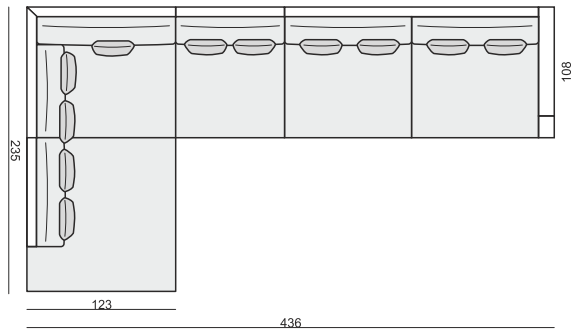

3 SEATER or 3 SEATER (two parts)

3 SEATER LEFT (or RIGHT)

3 SEATER without ARMRESTS

CORNER 35° LEFT (or RIGHT)

DIVAN LEFT (or RIGHT) or DIVAN (two parts) LEFT (or RIGHT)

FOOTSTOOL 97x82

FOOTSTOOL 107x92

FOOTSTOOL 122x92

SET 1
3 SEATER LEFT+ ARMCHAIR WIDE RIGHT

SET 2 LEFT (or RIGHT)
DIVAN LEFT (or RIGHT) + 2 SEATER RIGHT (or LEFT)

tea
& book

ALASKA

ALASKA

www.sits.eu
JULY 2015

SET 3 LEFT (or RIGHT)
DIVAN LEFT (or RIGHT) + 3 SEATER RIGHT (or LEFT)

SET 4 LEFT (or RIGHT)
DIVAN LEFT (or RIGHT) + ARMCHAIR without ARMRESTS + 2 SEATER RIGHT (or LEFT)

SET 5 LEFT (or RIGHT)
DIVAN LEFT (or RIGHT) + ARMCHAIR without ARMRESTS + 3 SEATER RIGHT (or LEFT)

SET 6 LEFT (or RIGHT)
DIVAN LEFT (or RIGHT) + ARMCHAIR WIDE without ARMRESTS + 2 SEATER RIGHT (or LEFT)

SET 7 LEFT (or RIGHT)
DIVAN LEFT (or RIGHT) + ARMCHAIR WIDE without ARMRESTS + 3 SEATER RIGHT (or LEFT)

SET 8 LEFT (or RIGHT)
CORNER 35° LEFT (or RIGHT) + ARMCHAIR RIGHT (or LEFT)

SET 9 LEFT (or RIGHT)
CORNER 35° LEFT (or RIGHT) + 2 SEATER RIGHT (or LEFT)