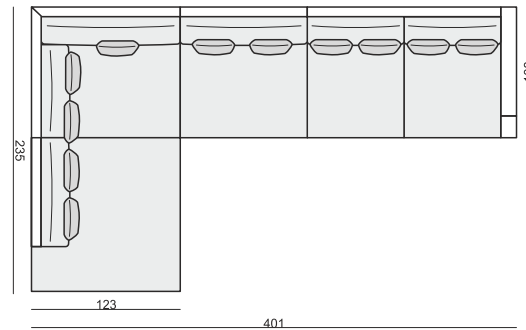

3 SEATER or 3 SEATER (two parts)

3 SEATER LEFT (or RIGHT)

3 SEATER without ARMRESTS

CORNER 35° LEFT (or RIGHT)

DIVAN LEFT (or RIGHT) or DIVAN (two parts) LEFT (or RIGHT)

FOOTSTOOL 97x82

FOOTSTOOL 107x92

FOOTSTOOL 122x92

SET 1
3 SEATER LEFT+ ARMCHAIR WIDE RIGHT

SET 2 LEFT (or RIGHT)
DIVAN LEFT (or RIGHT) + 2 SEATER RIGHT (or LEFT)

tea
& book

ALASKA

ALASKA

www.sits.eu
JULY 2015

SET 3 LEFT (or RIGHT)
DIVAN LEFT (or RIGHT) + 3 SEATER RIGHT (or LEFT)

SET 4 LEFT (or RIGHT)
DIVAN LEFT (or RIGHT) + ARMCHAIR without ARMRESTS + 2 SEATER RIGHT (or LEFT)

SET 5 LEFT (or RIGHT)
DIVAN LEFT (or RIGHT) + ARMCHAIR without ARMRESTS + 3 SEATER RIGHT (or LEFT)

SET 6 LEFT (or RIGHT)
DIVAN LEFT (or RIGHT) + ARMCHAIR WIDE without ARMRESTS + 2 SEATER RIGHT (or LEFT)

SET 7 LEFT (or RIGHT)
DIVAN LEFT (or RIGHT) + ARMCHAIR WIDE without ARMRESTS + 3 SEATER RIGHT (or LEFT)

SET 8 LEFT (or RIGHT)
CORNER 35° LEFT (or RIGHT) + ARMCHAIR RIGHT (or LEFT)

SET 9 LEFT (or RIGHT)
CORNER 35° LEFT (or RIGHT) + 2 SEATER RIGHT (or LEFT)