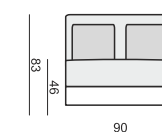

ALASKA

SITS
— comfortable life

ARMCHAIR
LEFT (or RIGHT)

ARMCHAIR
without ARMRESTS

ARMCHAIR WIDE
LEFT (or RIGHT)

ARMCHAIR WIDE
without ARMRESTS

2 SEATER

2 SEATER LEFT (or RIGHT)

3 SEATER or 3 SEATER (two parts)

3 SEATER LEFT (or RIGHT)

3 SEATER without ARMRESTS

CORNER 35° LEFT (or RIGHT)

DIVAN LEFT (or RIGHT) or DIVAN (two parts) LEFT (or RIGHT)

FOOTSTOOL 97x82

FOOTSTOOL 107x92

FOOTSTOOL 122x92

SET 7 LEFT (or RIGHT)
DIVAN LEFT (or RIGHT) + ARMCHAIR WIDE without ARMRESTS + 3 SEATER RIGHT (or LEFT)

SET 8 LEFT (or RIGHT)
CORNER 35° LEFT (or RIGHT) + ARMCHAIR RIGHT (or LEFT)

SET 9 LEFT (or RIGHT)
CORNER 35° LEFT (or RIGHT) + 2 SEATER RIGHT (or LEFT)