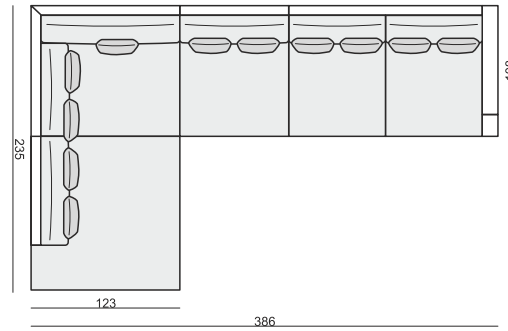

3 SEATER or 3 SEATER (two parts)

3 SEATER LEFT (or RIGHT)

3 SEATER without ARMRESTS

CORNER 35° LEFT (or RIGHT)

DIVAN LEFT (or RIGHT) or DIVAN (two parts) LEFT (or RIGHT)

FOOTSTOOL 97x82

FOOTSTOOL 107x92

FOOTSTOOL 122x92

SET 1
3 SEATER LEFT+ ARMCHAIR WIDE RIGHT

SET 2 LEFT (or RIGHT)
DIVAN LEFT (or RIGHT) + 2 SEATER RIGHT (or LEFT)

tea
& book

ALASKA

ALASKA

www.sits.eu
JULY 2015

SET 3 LEFT (or RIGHT)
DIVAN LEFT (or RIGHT) + 3 SEATER RIGHT (or LEFT)

SET 4 LEFT (or RIGHT)
DIVAN LEFT (or RIGHT) + ARMCHAIR without ARMRESTS + 2 SEATER RIGHT (or LEFT)

SET 5 LEFT (or RIGHT)
DIVAN LEFT (or RIGHT) + ARMCHAIR without ARMRESTS + 3 SEATER RIGHT (or LEFT)

SET 6 LEFT (or RIGHT)
DIVAN LEFT (or RIGHT) + ARMCHAIR WIDE without ARMRESTS + 2 SEATER RIGHT (or LEFT)

SET 7 LEFT (or RIGHT)
DIVAN LEFT (or RIGHT) + ARMCHAIR WIDE without ARMRESTS + 3 SEATER RIGHT (or LEFT)

SET 8 LEFT (or RIGHT)
CORNER 35° LEFT (or RIGHT) + ARMCHAIR RIGHT (or LEFT)

SET 9 LEFT (or RIGHT)
CORNER 35° LEFT (or RIGHT) + 2 SEATER RIGHT (or LEFT)