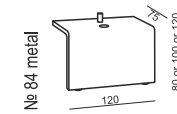

ALASKA

www.sits.eu
JULY 2015

SITS reserves the right to change construction of products and components used due to improving durability of product and customer satisfaction without any further notice. Explicit ±2 cm tolerance of all elements sizes.

UPHOLSTERY FABRIC: FC - fix cover

FEET

LUX COMFORT

1. polyurethane foam/high resilient polyurethane foam
2. cushion chamber with mix of feather and silicone balls
3. upholstery straps
4. solid wood and wood based elements
5. fabric
6. solid wood/metal/plastic legs