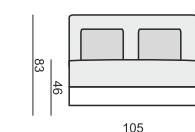

ALASKA

SITS
— comfortable life

ARMCHAIR
LEFT (or RIGHT)

ARMCHAIR
without ARMRESTS

ARMCHAIR WIDE
LEFT (or RIGHT)

ARMCHAIR WIDE
without ARMRESTS

2 SEATER

2 SEATER LEFT (or RIGHT)

3 SEATER or 3 SEATER (two parts)

3 SEATER LEFT (or RIGHT)

3 SEATER without ARMRESTS

CORNER 35° LEFT (or RIGHT)

DIVAN LEFT (or RIGHT) or DIVAN (two parts) LEFT (or RIGHT)

FOOTSTOOL 97x82

FOOTSTOOL 107x92

FOOTSTOOL 122x92

SET 7 LEFT (or RIGHT)
DIVAN LEFT (or RIGHT) + ARMCHAIR WIDE without ARMRESTS + 3 SEATER RIGHT (or LEFT)

SET 8 LEFT (or RIGHT)
CORNER 35° LEFT (or RIGHT) + ARMCHAIR RIGHT (or LEFT)

SET 9 LEFT (or RIGHT)
CORNER 35° LEFT (or RIGHT) + 2 SEATER RIGHT (or LEFT)