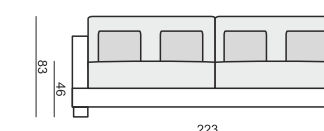

ALASKA

SITS
— comfortable life

ARMCHAIR
LEFT (or RIGHT)

ARMCHAIR
without ARMRESTS

ARMCHAIR WIDE
LEFT (or RIGHT)

ARMCHAIR WIDE
without ARMRESTS

2 SEATER

2 SEATER LEFT (or RIGHT)

3 SEATER or 3 SEATER (two parts)

3 SEATER LEFT (or RIGHT)

3 SEATER without ARMRESTS

CORNER 35° LEFT (or RIGHT)

DIVAN LEFT (or RIGHT) or DIVAN (two parts) LEFT (or RIGHT)

FOOTSTOOL 97x82

FOOTSTOOL 107x92

FOOTSTOOL 122x92