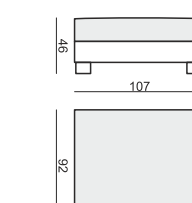

3 SEATER or 3 SEATER (two parts)

3 SEATER LEFT (or RIGHT)

3 SEATER without ARMRESTS

CORNER 35° LEFT (or RIGHT)

DIVAN LEFT (or RIGHT) or DIVAN (two parts) LEFT (or RIGHT)

FOOTSTOOL 97x82

FOOTSTOOL 107x92

FOOTSTOOL 122x92

SET 1
3 SEATER LEFT+ ARMCHAIR WIDE RIGHT

SET 2 LEFT (or RIGHT)
DIVAN LEFT (or RIGHT) + 2 SEATER RIGHT (or LEFT)

tea
& book

ALASKA

ALASKA

www.sits.eu
JULY 2015

SET 3 LEFT (or RIGHT)
DIVAN LEFT (or RIGHT) + 3 SEATER RIGHT (or LEFT)

SET 4 LEFT (or RIGHT)
DIVAN LEFT (or RIGHT) + ARMCHAIR without ARMRESTS + 2 SEATER RIGHT (or LEFT)

SET 5 LEFT (or RIGHT)
DIVAN LEFT (or RIGHT) + ARMCHAIR without ARMRESTS + 3 SEATER RIGHT (or LEFT)

SET 6 LEFT (or RIGHT)
DIVAN LEFT (or RIGHT) + ARMCHAIR WIDE without ARMRESTS + 2 SEATER RIGHT (or LEFT)

SET 7 LEFT (or RIGHT)
DIVAN LEFT (or RIGHT) + ARMCHAIR WIDE without ARMRESTS + 3 SEATER RIGHT (or LEFT)

SET 8 LEFT (or RIGHT)
CORNER 35° LEFT (or RIGHT) + ARMCHAIR RIGHT (or LEFT)

SET 9 LEFT (or RIGHT)
CORNER 35° LEFT (or RIGHT) + 2 SEATER RIGHT (or LEFT)