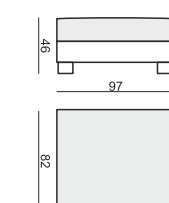

3 SEATER or 3 SEATER (two parts)

3 SEATER LEFT (or RIGHT)

3 SEATER without ARMRESTS

CORNER 35° LEFT (or RIGHT)

DIVAN LEFT (or RIGHT) or DIVAN (two parts) LEFT (or RIGHT)

FOOTSTOOL 97x82

FOOTSTOOL 107x92

FOOTSTOOL 122x92

SET 1
3 SEATER LEFT+ ARMCHAIR WIDE RIGHT

SET 2 LEFT (or RIGHT)
DIVAN LEFT (or RIGHT) + 2 SEATER RIGHT (or LEFT)

tea
& book

ALASKA

ALASKA

www.sits.eu
JULY 2015

SET 3 LEFT (or RIGHT)
DIVAN LEFT (or RIGHT) + 3 SEATER RIGHT (or LEFT)

SET 4 LEFT (or RIGHT)
DIVAN LEFT (or RIGHT) + ARMCHAIR without ARMRESTS + 2 SEATER RIGHT (or LEFT)

SET 5 LEFT (or RIGHT)
DIVAN LEFT (or RIGHT) + ARMCHAIR without ARMRESTS + 3 SEATER RIGHT (or LEFT)

SET 6 LEFT (or RIGHT)
DIVAN LEFT (or RIGHT) + ARMCHAIR WIDE without ARMRESTS + 2 SEATER RIGHT (or LEFT)

SET 7 LEFT (or RIGHT)
DIVAN LEFT (or RIGHT) + ARMCHAIR WIDE without ARMRESTS + 3 SEATER RIGHT (or LEFT)

SET 8 LEFT (or RIGHT)
CORNER 35° LEFT (or RIGHT) + ARMCHAIR RIGHT (or LEFT)

SET 9 LEFT (or RIGHT)
CORNER 35° LEFT (or RIGHT) + 2 SEATER RIGHT (or LEFT)