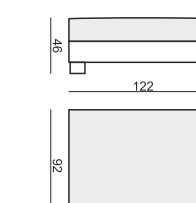

3 SEATER or 3 SEATER (two parts)

3 SEATER LEFT (or RIGHT)

3 SEATER without ARMRESTS

CORNER 35° LEFT (or RIGHT)

DIVAN LEFT (or RIGHT) or DIVAN (two parts) LEFT (or RIGHT)

FOOTSTOOL 97x82

FOOTSTOOL 107x92

FOOTSTOOL 122x92

SET 1
3 SEATER LEFT+ ARMCHAIR WIDE RIGHT

SET 2 LEFT (or RIGHT)
DIVAN LEFT (or RIGHT) + 2 SEATER RIGHT (or LEFT)

tea
& book

ALASKA

ALASKA

www.sits.eu
JULY 2015

SET 3 LEFT (or RIGHT)
DIVAN LEFT (or RIGHT) + 3 SEATER RIGHT (or LEFT)

SET 4 LEFT (or RIGHT)
DIVAN LEFT (or RIGHT) + ARMCHAIR without ARMRESTS + 2 SEATER RIGHT (or LEFT)

SET 5 LEFT (or RIGHT)
DIVAN LEFT (or RIGHT) + ARMCHAIR without ARMRESTS + 3 SEATER RIGHT (or LEFT)

SET 6 LEFT (or RIGHT)
DIVAN LEFT (or RIGHT) + ARMCHAIR WIDE without ARMRESTS + 2 SEATER RIGHT (or LEFT)

SET 7 LEFT (or RIGHT)
DIVAN LEFT (or RIGHT) + ARMCHAIR WIDE without ARMRESTS + 3 SEATER RIGHT (or LEFT)

SET 8 LEFT (or RIGHT)
CORNER 35° LEFT (or RIGHT) + ARMCHAIR RIGHT (or LEFT)

SET 9 LEFT (or RIGHT)
CORNER 35° LEFT (or RIGHT) + 2 SEATER RIGHT (or LEFT)