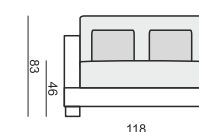

ALASKA

SITS
— comfortable life

ARMCHAIR
LEFT (or RIGHT)

ARMCHAIR
without ARMRESTS

ARMCHAIR WIDE
LEFT (or RIGHT)

ARMCHAIR WIDE
without ARMRESTS

2 SEATER

2 SEATER LEFT (or RIGHT)

3 SEATER or 3 SEATER (two parts)

3 SEATER LEFT (or RIGHT)

3 SEATER without ARMRESTS

CORNER 35° LEFT (or RIGHT)

DIVAN LEFT (or RIGHT) or DIVAN (two parts) LEFT (or RIGHT)

FOOTSTOOL 97x82

FOOTSTOOL 107x92

FOOTSTOOL 122x92