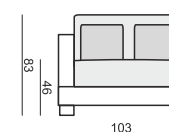

ALASKA

SITS
— comfortable life

ARMCHAIR
LEFT (or RIGHT)

ARMCHAIR
without ARMRESTS

ARMCHAIR WIDE
LEFT (or RIGHT)

ARMCHAIR WIDE
without ARMRESTS

2 SEATER

2 SEATER LEFT (or RIGHT)

3 SEATER or 3 SEATER (two parts)

3 SEATER LEFT (or RIGHT)

3 SEATER without ARMRESTS

CORNER 35° LEFT (or RIGHT)

DIVAN LEFT (or RIGHT) or DIVAN (two parts) LEFT (or RIGHT)

FOOTSTOOL 97x82

FOOTSTOOL 107x92

FOOTSTOOL 122x92

SET 7 LEFT (or RIGHT)
DIVAN LEFT (or RIGHT) + ARMCHAIR WIDE without ARMRESTS + 3 SEATER RIGHT (or LEFT)

SET 8 LEFT (or RIGHT)
CORNER 35° LEFT (or RIGHT) + ARMCHAIR RIGHT (or LEFT)

SET 9 LEFT (or RIGHT)
CORNER 35° LEFT (or RIGHT) + 2 SEATER RIGHT (or LEFT)