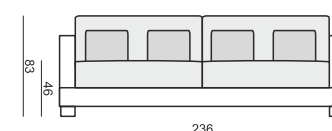

ALASKA

SITS
— comfortable life

ARMCHAIR
LEFT (or RIGHT)

ARMCHAIR
without ARMRESTS

ARMCHAIR WIDE
LEFT (or RIGHT)

ARMCHAIR WIDE
without ARMRESTS

2 SEATER

2 SEATER LEFT (or RIGHT)

3 SEATER or 3 SEATER (two parts)

3 SEATER LEFT (or RIGHT)

3 SEATER without ARMRESTS

CORNER 35° LEFT (or RIGHT)

DIVAN LEFT (or RIGHT) or DIVAN (two parts) LEFT (or RIGHT)

FOOTSTOOL 97x82

FOOTSTOOL 107x92

FOOTSTOOL 122x92

SET 7 LEFT (or RIGHT)
DIVAN LEFT (or RIGHT) + ARMCHAIR WIDE without ARMRESTS + 3 SEATER RIGHT (or LEFT)

SET 8 LEFT (or RIGHT)
CORNER 35° LEFT (or RIGHT) + ARMCHAIR RIGHT (or LEFT)

SET 9 LEFT (or RIGHT)
CORNER 35° LEFT (or RIGHT) + 2 SEATER RIGHT (or LEFT)