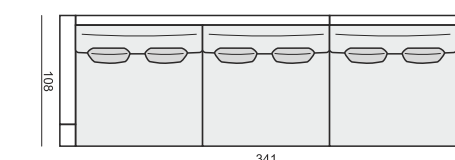

3 SEATER or 3 SEATER (two parts)

3 SEATER LEFT (or RIGHT)

3 SEATER without ARMRESTS

CORNER 35° LEFT (or RIGHT)

DIVAN LEFT (or RIGHT) or DIVAN (two parts) LEFT (or RIGHT)

FOOTSTOOL 97x82

FOOTSTOOL 107x92

FOOTSTOOL 122x92

SET 1
3 SEATER LEFT+ ARMCHAIR WIDE RIGHT

SET 2 LEFT (or RIGHT)
DIVAN LEFT (or RIGHT) + 2 SEATER RIGHT (or LEFT)

tea
& book

ALASKA

ALASKA

www.sits.eu
JULY 2015

SET 3 LEFT (or RIGHT)
DIVAN LEFT (or RIGHT) + 3 SEATER RIGHT (or LEFT)