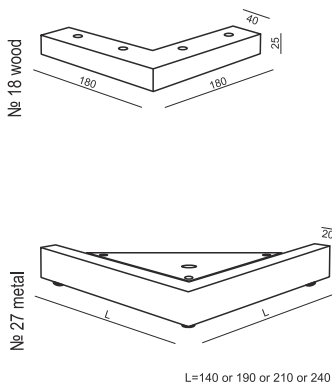

SITS
— *comfortable life*

cocktail
& design

CUBIC

MINI SIZE ELEMENTS

ELEMENT MINI SMALL

ELEMENT MINI BIG

ARMREST MINI / BACKREST MINI No.60 cm 60 x 26 x 26 H

ARMREST MINI / BACKREST MINI No.74 cm 74 x 26 x 26 H

ARMREST MINI / BACKREST MINI No.100 cm 100 x 26 x 26 H

STANDARD SIZE ELEMENTS

ELEMENT SMALL

ELEMENT BIG

ARMREST / BACKREST No.60 cm 60 x 30 x 26 H

ARMREST / BACKREST No.80 cm 80 x 30 x 26 H

ARMREST / BACKREST No.110 cm 110 x 30 x 26 H

BACK CUSHION cm 60 x 42 x 17 H

BACK CUSHION with ROLL cm 60 x 57 x 20 H

UPHOLSTERY

FABRIC: FC - fix cover

ARMREST / BACKREST and BACK CUSHIONS available also in LEATHER

FEET

COMFORT

1. polyurethane foam/ high resilient polyurethane foam
2. springs
3. FSC certified solid wood and wood based elements
4. fabric
5. FSC certified solid wood/ metal legs