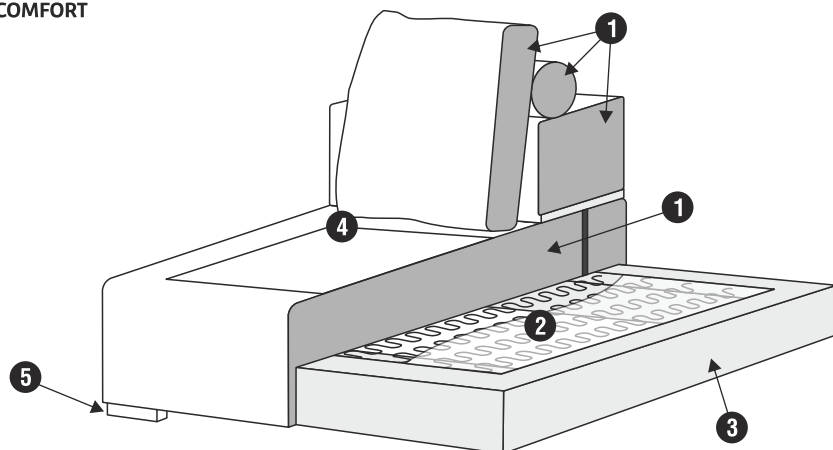

ARMREST MINI / BACKREST MINI No.100 cm 100 x 26 x 26 H

STANDARD SIZE ELEMENTS

ELEMENT SMALL

ELEMENT BIG

ARMREST / BACKREST No.60 cm 60 x 30 x 26 H

ARMREST / BACKREST No.80 cm 80 x 30 x 26 H

ARMREST / BACKREST No.110 cm 110 x 30 x 26 H

BACK CUSHION cm 60 x 42 x 17 H

BACK CUSHION with ROLL cm 60 x 57 x 20 H

UPHOLSTERY

FABRIC: FC - fix cover

ARMREST / BACKREST and BACK CUSHIONS available also in LEATHER

FEET

COMFORT

1. polyurethane foam/ high resilient polyurethane foam
2. springs
3. FSC certified solid wood and wood based elements
4. fabric
5. FSC certified solid wood/ metal legs