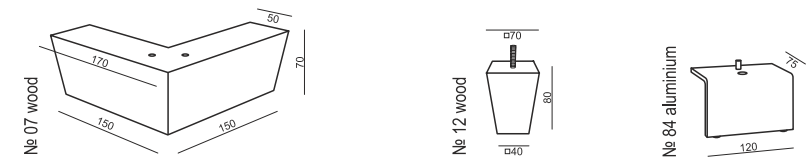

SET 7 LEFT (or RIGHT)
ARMCHAIR WIDE LEFT (or RIGHT) + CORNER 90°
3 SEATER RIGHT (or LEFT)

SET 8
3 SEATER LEFT + CORNER 90° + 3 SEATER RIGHT

UPHOLSTERY **FABRIC: LC - loose cover**

FEET

LUX COMFORT