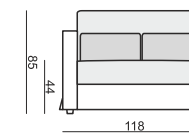

SITS
— comfortable life

HEAVEN

All elements (except corner 90°) available also as freestanding.

www.sits.eu
JUNE 2015

ARMCHAIR LEFT (or RIGHT)

ARMCHAIR without ARMRESTS

ARMCHAIR WIDE LEFT (or RIGHT)

ARMCHAIR WIDE without ARMRESTS

2 SEATER

2 SEATER LEFT (or RIGHT)

2 SEATER without ARMRESTS

3 SEATER or 3 SEATER (two parts)

3 SEATER LEFT (or RIGHT)

3 SEATER without ARMRESTS

2,5 SEATER

DIVAN LEFT (or RIGHT)