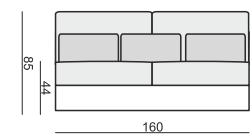

SITS
— comfortable life

HEAVEN

All elements (except corner 90°) available also as freestanding.

www.sits.eu
JUNE 2015

ARMCHAIR LEFT (or RIGHT)

ARMCHAIR without ARMRESTS

ARMCHAIR WIDE LEFT (or RIGHT)

ARMCHAIR WIDE without ARMRESTS

2 SEATER

2 SEATER LEFT (or RIGHT)

2 SEATER without ARMRESTS

3 SEATER or 3 SEATER (two parts)

3 SEATER LEFT (or RIGHT)

3 SEATER without ARMRESTS

2,5 SEATER

DIVAN LEFT (or RIGHT)

SET 4 LEFT (or RIGHT)
DIVAN LEFT (or RIGHT) + ARMCHAIR without ARMRESTS
+ 2 SEATER RIGHT (or LEFT)

SET 5 LEFT (or RIGHT)
DIVAN LEFT (or RIGHT) + ARMCHAIR WIDE without ARMRESTS
+ 3 SEATER RIGHT (or LEFT)