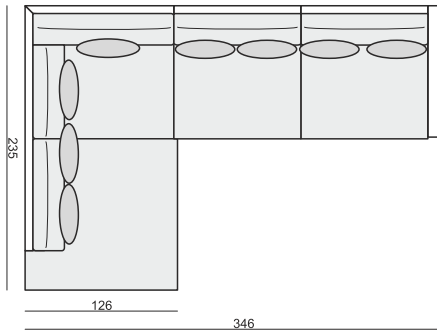

www.sits.eu
JUNE 2015

SET 1
3 SEATER LEFT + ARMCHAIR WIDE RIGHT

SET 2 LEFT (or RIGHT)
DIVAN LEFT (or RIGHT) + 2 SEATER RIGHT (or LEFT)

SET 3 LEFT (or RIGHT)
DIVAN LEFT (or RIGHT) + 3 SEATER RIGHT (or LEFT)

SET 4 LEFT (or RIGHT)
DIVAN LEFT (or RIGHT) + ARMCHAIR without ARMRESTS
+ 2 SEATER RIGHT (or LEFT)

SET 5 LEFT (or RIGHT)
DIVAN LEFT (or RIGHT) + ARMCHAIR WIDE without ARMRESTS
+ 3 SEATER RIGHT (or LEFT)