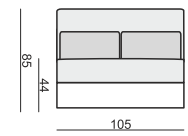

SITS
— comfortable life

HEAVEN

All elements (except corner 90°) available also as freestanding.

www.sits.eu
JUNE 2015

ARMCHAIR LEFT (or RIGHT)

ARMCHAIR without ARMRESTS

ARMCHAIR WIDE LEFT (or RIGHT)

ARMCHAIR WIDE without ARMRESTS

2 SEATER

2 SEATER LEFT (or RIGHT)

2 SEATER without ARMRESTS

3 SEATER or 3 SEATER (two parts)

3 SEATER LEFT (or RIGHT)

3 SEATER without ARMRESTS

2,5 SEATER

DIVAN LEFT (or RIGHT)

SET 4 LEFT (or RIGHT)
DIVAN LEFT (or RIGHT) + ARMCHAIR without ARMRESTS
+ 2 SEATER RIGHT (or LEFT)

SET 5 LEFT (or RIGHT)
DIVAN LEFT (or RIGHT) + ARMCHAIR WIDE without ARMRESTS
+ 3 SEATER RIGHT (or LEFT)