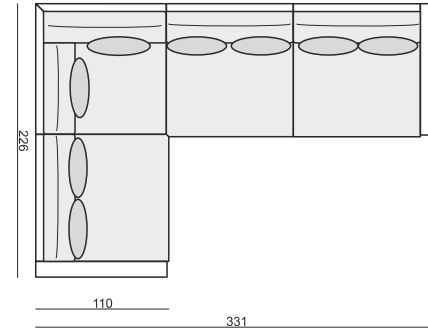

SET 7 LEFT (or RIGHT)
ARMCHAIR WIDE LEFT (or RIGHT) + CORNER 90°
3 SEATER RIGHT (or LEFT)