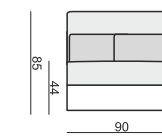

SITS
— comfortable life

HEAVEN

All elements (except corner 90°) available also as freestanding.

www.sits.eu
JUNE 2015

ARMCHAIR LEFT (or RIGHT)

ARMCHAIR without ARMRESTS

ARMCHAIR WIDE LEFT (or RIGHT)

ARMCHAIR WIDE without ARMRESTS

2 SEATER

2 SEATER LEFT (or RIGHT)

2 SEATER without ARMRESTS

3 SEATER or 3 SEATER (two parts)

3 SEATER LEFT (or RIGHT)

3 SEATER without ARMRESTS

2,5 SEATER

DIVAN LEFT (or RIGHT)

SET 4 LEFT (or RIGHT)
DIVAN LEFT (or RIGHT) + ARMCHAIR without ARMRESTS
+ 2 SEATER RIGHT (or LEFT)

SET 5 LEFT (or RIGHT)
DIVAN LEFT (or RIGHT) + ARMCHAIR WIDE without ARMRESTS
+ 3 SEATER RIGHT (or LEFT)