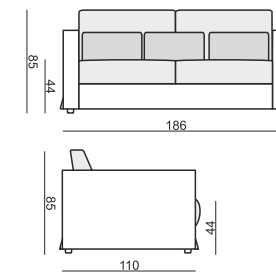

SITS
— comfortable life

HEAVEN

All elements (except corner 90°) available also as freestanding.

www.sits.eu
JUNE 2015

ARMCHAIR LEFT (or RIGHT)

ARMCHAIR without ARMRESTS

ARMCHAIR WIDE LEFT (or RIGHT)

ARMCHAIR WIDE without ARMRESTS

2 SEATER

2 SEATER LEFT (or RIGHT)

2 SEATER without ARMRESTS

3 SEATER or 3 SEATER (two parts)

3 SEATER LEFT (or RIGHT)

3 SEATER without ARMRESTS

2,5 SEATER

DIVAN LEFT (or RIGHT)

SET 4 LEFT (or RIGHT)
DIVAN LEFT (or RIGHT) + ARMCHAIR without ARMRESTS
+ 2 SEATER RIGHT (or LEFT)

SET 5 LEFT (or RIGHT)
DIVAN LEFT (or RIGHT) + ARMCHAIR WIDE without ARMRESTS
+ 3 SEATER RIGHT (or LEFT)

SET 6
DIVAN LEFT + 3 SEATER without ARMRESTS + DIVAN RIGHT

SITS reserves the right to change construction of products and components used due to improving durability of product and customer satisfaction without any further notice. Explicit ±2 cm tolerance of all elements sizes.