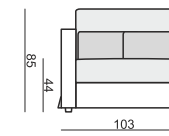

SITS
— comfortable life

HEAVEN

All elements (except corner 90°) available also as freestanding.

www.sits.eu
JUNE 2015

ARMCHAIR LEFT (or RIGHT)

ARMCHAIR without ARMRESTS

ARMCHAIR WIDE LEFT (or RIGHT)

ARMCHAIR WIDE without ARMRESTS

2 SEATER

2 SEATER LEFT (or RIGHT)

2 SEATER without ARMRESTS

3 SEATER or 3 SEATER (two parts)

3 SEATER LEFT (or RIGHT)

3 SEATER without ARMRESTS

2,5 SEATER

DIVAN LEFT (or RIGHT)