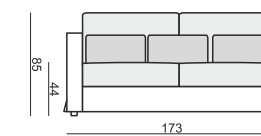

SITS
— comfortable life

HEAVEN

All elements (except corner 90°) available also as freestanding.

www.sits.eu
JUNE 2015

ARMCHAIR LEFT (or RIGHT)

ARMCHAIR without ARMRESTS

ARMCHAIR WIDE LEFT (or RIGHT)

ARMCHAIR WIDE without ARMRESTS

2 SEATER

2 SEATER LEFT (or RIGHT)

2 SEATER without ARMRESTS

3 SEATER or 3 SEATER (two parts)

3 SEATER LEFT (or RIGHT)

3 SEATER without ARMRESTS

2,5 SEATER

DIVAN LEFT (or RIGHT)