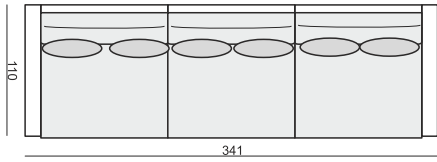

2 SEATER

2 SEATER LEFT (or RIGHT)

2 SEATER without ARMRESTS

3 SEATER or 3 SEATER (two parts)

3 SEATER LEFT (or RIGHT)

3 SEATER without ARMRESTS

2,5 SEATER

DIVAN LEFT (or RIGHT)

FOOTSTOOL 97x82

FOOTSTOOL 107x92

FOOTSTOOL 122x92

CORNER 90°

CUSHION

tea
& book

HEAVEN

HEAVEN

www.sits.eu
JUNE 2015

SET 1
3 SEATER LEFT + ARMCHAIR WIDE RIGHT

SET 2 LEFT (or RIGHT)
DIVAN LEFT (or RIGHT) + 2 SEATER RIGHT (or LEFT)

SET 3 LEFT (or RIGHT)
DIVAN LEFT (or RIGHT) + 3 SEATER RIGHT (or LEFT)

SET 4 LEFT (or RIGHT)
DIVAN LEFT (or RIGHT) + ARMCHAIR without ARMRESTS
+ 2 SEATER RIGHT (or LEFT)

SET 5 LEFT (or RIGHT)
DIVAN LEFT (or RIGHT) + ARMCHAIR WIDE without ARMRESTS
+ 3 SEATER RIGHT (or LEFT)