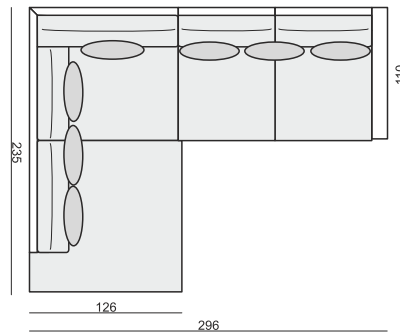

2 SEATER

2 SEATER LEFT (or RIGHT)

2 SEATER without ARMRESTS

3 SEATER or 3 SEATER (two parts)

3 SEATER LEFT (or RIGHT)

3 SEATER without ARMRESTS

2,5 SEATER

DIVAN LEFT (or RIGHT)

FOOTSTOOL 97x82

FOOTSTOOL 107x92

FOOTSTOOL 122x92

CORNER 90°

CUSHION

tea
& book

HEAVEN

HEAVEN

www.sits.eu
JUNE 2015

SET 1
3 SEATER LEFT + ARMCHAIR WIDE RIGHT

SET 2 LEFT (or RIGHT)
DIVAN LEFT (or RIGHT) + 2 SEATER RIGHT (or LEFT)

SET 3 LEFT (or RIGHT)
DIVAN LEFT (or RIGHT) + 3 SEATER RIGHT (or LEFT)

SET 4 LEFT (or RIGHT)
DIVAN LEFT (or RIGHT) + ARMCHAIR without ARMRESTS
+ 2 SEATER RIGHT (or LEFT)

SET 5 LEFT (or RIGHT)
DIVAN LEFT (or RIGHT) + ARMCHAIR WIDE without ARMRESTS
+ 3 SEATER RIGHT (or LEFT)