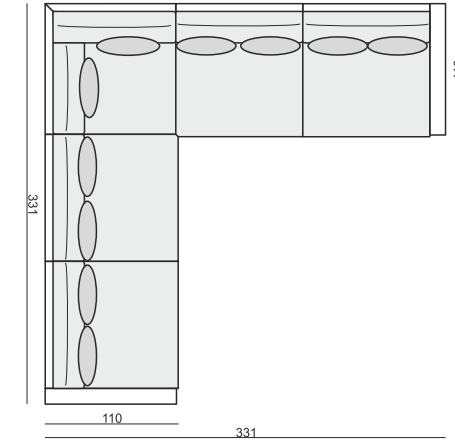

SET 4 LEFT (or RIGHT)
DIVAN LEFT (or RIGHT) + ARMCHAIR without ARMRESTS
+ 2 SEATER RIGHT (or LEFT)

SET 5 LEFT (or RIGHT)
DIVAN LEFT (or RIGHT) + ARMCHAIR WIDE without ARMRESTS
+ 3 SEATER RIGHT (or LEFT)

SET 6
DIVAN LEFT + 3 SEATER without ARMRESTS + DIVAN RIGHT

SITS reserves the right to change construction of products and components used due to improving durability of product and customer satisfaction without any further notice. Explicit ±2 cm tolerance of all elements sizes.

SET 7 LEFT (or RIGHT)
ARMCHAIR WIDE LEFT (or RIGHT) + CORNER 90°
3 SEATER RIGHT (or LEFT)

SET 8
3 SEATER LEFT + CORNER 90° + 3 SEATER RIGHT

UPHOLSTERY **FABRIC: LC - loose cover**

FEET

LUX COMFORT