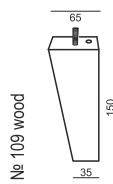

www.sits.eu
JANUARY 2016

2 SEATER

3 SEATER

FOOTSTOOL

UPHOLSTERY

FABRIC: FC - fix cover

FEET

THERE ARE 2 OPTIONS TO PLACE THE LEGS (no. 109):