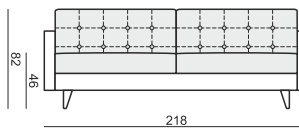

www.sits.eu
JANUARY 2016

2 SEATER

3 SEATER

FOOTSTOOL

UPHOLSTERY

FABRIC: FC - fix cover

FEET

THERE ARE 2 OPTIONS TO PLACE THE LEGS (no. 109):