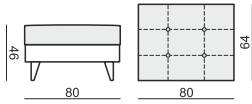

www.sits.eu
JANUARY 2016

2 SEATER

3 SEATER

FOOTSTOOL

UPHOLSTERY

FABRIC: FC - fix cover

FEET

THERE ARE 2 OPTIONS TO PLACE THE LEGS (no. 109):