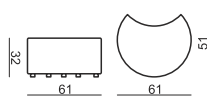

FOOTSTOOL VANILIA

FOOTSTOOL CACAO

UPHOLSTERY

FABRIC or LEATHER: FC - fix cover

FEET

ARMCHAIR ESPRESSO H=35
FOOTSTOOL SUGAR H=42

FOOTSTOOLS:
CACAO H=42, CREAM H=42, VANILIA H=32

OTHER: SWIVEL