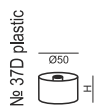

FOOTSTOOL VANILIA

FOOTSTOOL CACAO

UPHOLSTERY

FABRIC or LEATHER: FC - fix cover

FEET

ARMCHAIR ESPRESSO H=35
FOOTSTOOL SUGAR H=42

FOOTSTOOLS:
CACAO H=42, CREAM H=42, VANILIA H=32

OTHER: SWIVEL