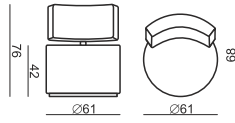

ARMCHAIR ESPRESSO SWIVEL