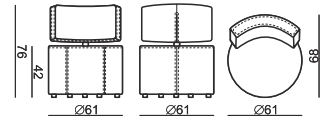

EXAMPLE

ARMCHAIR ESPRESSO OF LEATHER COVER