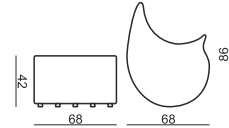

FOOTSTOOL VANILIA

FOOTSTOOL CACAO

UPHOLSTERY

FABRIC or LEATHER: FC - fix cover

FEET

ARMCHAIR ESPRESSO H=35
FOOTSTOOL SUGAR H=42

FOOTSTOOLS:
CACAO H=42, CREAM H=42, VANILIA H=32

OTHER: SWIVEL