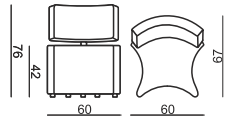

ARMCHAIR CREAM