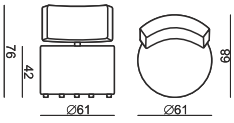

MOKKA

SITS reserves the right to change construction of products and components used due to improving durability of product and customer satisfaction without any further notice. Explicit ± 2 cm tolerance of all elements sizes.

www.sits.eu
JULY 2015

ARMCHAIR ESPRESSO