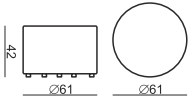

FOOTSTOOL SUGAR