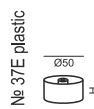

FOOTSTOOL VANILIA

FOOTSTOOL CACAO

UPHOLSTERY

FABRIC or LEATHER: FC - fix cover

FEET

ARMCHAIR ESPRESSO H=35
FOOTSTOOL SUGAR H=42

FOOTSTOOLS:
CACAO H=42, CREAM H=42, VANILIA H=32

OTHER: SWIVEL