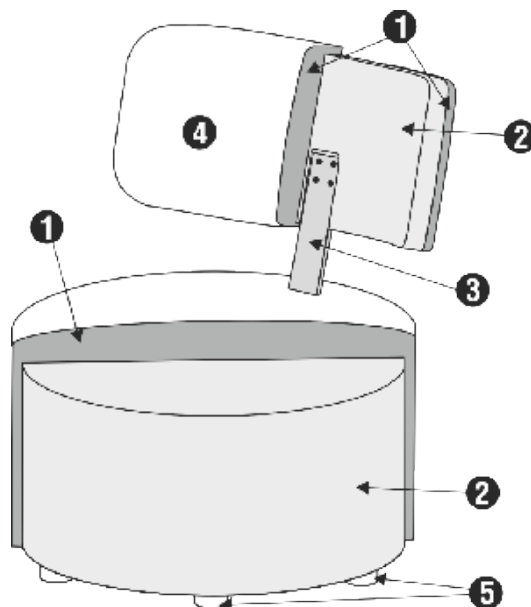

COMFORT

1. polyurethane foam/high resilient polyurethane foam
2. FSC certified solid wood/wood based elements and cardboard
3. metal bar
4. fabric or leather
5. plastic legs or swivel