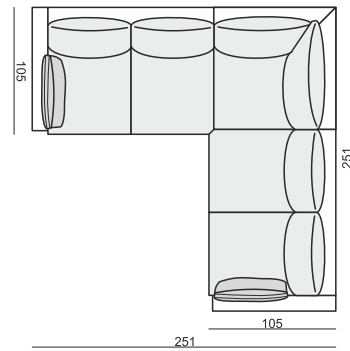

2 SEATER

3 SEATER with 2 CUSHONS

3 SEATER with 3 CUSHONS

FOOTSTOOL

ACCESSORIES - DECORATIVE CUSHIONS

CUSHION 40x40

CUSHION 45x45

CUSHION WITH BUTTON 45x45

CUSHION WITH BUTTONS 50x30

SET 1 LEFT (or RIGHT)
3 SEATER without ONE SEAT CUSHION
with BENCH CUSHION on FOOTSTOOL FRAME

SET 2 RIGHT (or LEFT)
2 SEATER LEFT (or RIGHT) + DIVAN RIGHT (or LEFT)

SET 3 RIGHT (or LEFT)
3 SEATER LEFT (or RIGHT) + DIVAN RIGHT (or LEFT)

SET 4
2 SEATER LEFT + CORNER 90°
+ 2 SEATER RIGHT

SET 5 RIGHT (or LEFT)
3 SEATER LEFT (or RIGHT) + CORNER 90°
+ 2 SEATER RIGHT (or LEFT)

SET 6
3 SEATER LEFT + CORNER 90°
+ 3 SEATER RIGHT

SITS reserves the right to change construction of products and components used due to improving durability of product and customer satisfaction without any further notice. Explicit ±2 cm tolerance of all elements sizes.