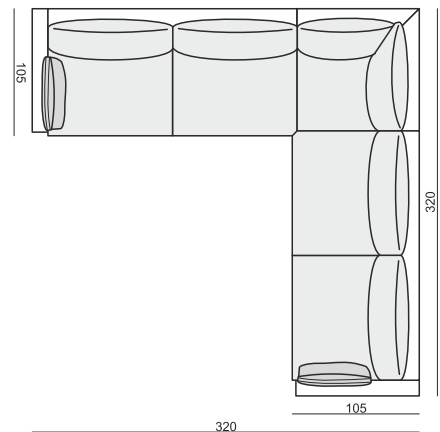

2 SEATER

3 SEATER with 2 CUSHONS

3 SEATER with 3 CUSHONS

FOOTSTOOL

ACCESSORIES - DECORATIVE CUSHIONS

CUSHION 40x40

CUSHION 45x45

CUSHION WITH BUTTON 45x45

CUSHION WITH BUTTONS 50x30

SET 1 LEFT (or RIGHT)
3 SEATER without ONE SEAT CUSHION
with BENCH CUSHION on FOOTSTOOL FRAME

SET 2 RIGHT (or LEFT)
2 SEATER LEFT (or RIGHT) + DIVAN RIGHT (or LEFT)

SET 3 RIGHT (or LEFT)
3 SEATER LEFT (or RIGHT) + DIVAN RIGHT (or LEFT)

SET 4
2 SEATER LEFT + CORNER 90°
+ 2 SEATER RIGHT

SET 5 RIGHT (or LEFT)
3 SEATER LEFT (or RIGHT) + CORNER 90°
+ 2 SEATER RIGHT (or LEFT)

SET 6
3 SEATER LEFT + CORNER 90°
+ 3 SEATER RIGHT

SITS reserves the right to change construction of products and components used due to improving durability of product and customer satisfaction without any further notice. Explicit ±2 cm tolerance of all elements sizes.