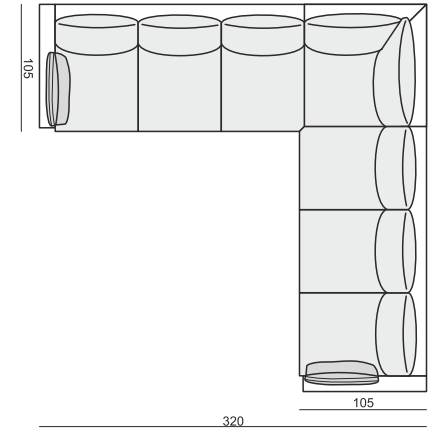

CUSHION WITH BUTTONS 50x30

SET 1 LEFT (or RIGHT)
3 SEATER without ONE SEAT CUSHION
with BENCH CUSHION on FOOTSTOOL FRAME

SET 2 RIGHT (or LEFT)
2 SEATER LEFT (or RIGHT) + DIVAN RIGHT (or LEFT)

SET 3 RIGHT (or LEFT)
3 SEATER LEFT (or RIGHT) + DIVAN RIGHT (or LEFT)

SET 4
2 SEATER LEFT + CORNER 90°
+ 2 SEATER RIGHT

SET 5 RIGHT (or LEFT)
3 SEATER LEFT (or RIGHT) + CORNER 90°
+ 2 SEATER RIGHT (or LEFT)

SET 6
3 SEATER LEFT + CORNER 90°
+ 3 SEATER RIGHT

SITS reserves the right to change construction of products and components used due to improving durability of product and customer satisfaction without any further notice. Explicit ±2 cm tolerance of all elements sizes.

SET 7
3 SEATER LEFT + CORNER 90° + 3 SEATER RIGHT

UPHOLSTERY

FABRIC: LC - loose cover

FEET

LUX COMFORT

1. polyurethane foam
2. cushion chamber with mix of feather and foam flakes
3. silicone balls
4. springs
5. FSC certified solid wood and wood based elements
6. fabric
7. FSC certified solid wood