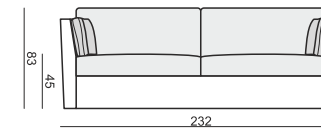

2 SEATER

3 SEATER with 2 CUSHONS

3 SEATER with 3 CUSHONS

FOOTSTOOL

ACCESSORIES - DECORATIVE CUSHIONS

CUSHION 40x40

CUSHION 45x45

CUSHION WITH BUTTON 45x45

CUSHION WITH BUTTONS 50x30

SET 1 LEFT (or RIGHT)
3 SEATER without ONE SEAT CUSHION
with BENCH CUSHION on FOOTSTOOL FRAME

SET 2 RIGHT (or LEFT)
2 SEATER LEFT (or RIGHT) + DIVAN RIGHT (or LEFT)

SET 3 RIGHT (or LEFT)
3 SEATER LEFT (or RIGHT) + DIVAN RIGHT (or LEFT)

SET 4
2 SEATER LEFT + CORNER 90°
+ 2 SEATER RIGHT

SET 5 RIGHT (or LEFT)
3 SEATER LEFT (or RIGHT) + CORNER 90°
+ 2 SEATER RIGHT (or LEFT)

SET 6
3 SEATER LEFT + CORNER 90°
+ 3 SEATER RIGHT

SITS reserves the right to change construction of products and components used due to improving durability of product and customer satisfaction without any further notice. Explicit ±2 cm tolerance of all elements sizes.