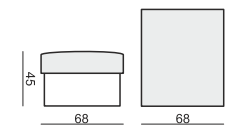

2 SEATER

3 SEATER with 2 CUSHONS

3 SEATER with 3 CUSHONS

FOOTSTOOL

ACCESSORIES - DECORATIVE CUSHIONS

CUSHION 40x40

CUSHION 45x45

CUSHION WITH BUTTON 45x45

CUSHION WITH BUTTONS 50x30

SET 1 LEFT (or RIGHT)
3 SEATER without ONE SEAT CUSHION
with BENCH CUSHION on FOOTSTOOL FRAME

SET 2 RIGHT (or LEFT)
2 SEATER LEFT (or RIGHT) + DIVAN RIGHT (or LEFT)

SET 3 RIGHT (or LEFT)
3 SEATER LEFT (or RIGHT) + DIVAN RIGHT (or LEFT)

SET 4
2 SEATER LEFT + CORNER 90°
+ 2 SEATER RIGHT

SET 5 RIGHT (or LEFT)
3 SEATER LEFT (or RIGHT) + CORNER 90°
+ 2 SEATER RIGHT (or LEFT)

SET 6
3 SEATER LEFT + CORNER 90°
+ 3 SEATER RIGHT

SITS reserves the right to change construction of products and components used due to improving durability of product and customer satisfaction without any further notice. Explicit ±2 cm tolerance of all elements sizes.