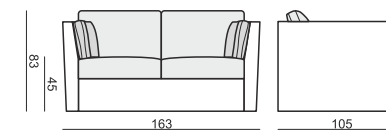

2 SEATER

3 SEATER with 2 CUSHONS

3 SEATER with 3 CUSHONS

FOOTSTOOL

ACCESSORIES - DECORATIVE CUSHIONS

CUSHION 40x40

CUSHION 45x45

CUSHION WITH BUTTON 45x45

CUSHION WITH BUTTONS 50x30

SET 1 LEFT (or RIGHT)
3 SEATER without ONE SEAT CUSHION
with BENCH CUSHION on FOOTSTOOL FRAME

SET 2 RIGHT (or LEFT)
2 SEATER LEFT (or RIGHT) + DIVAN RIGHT (or LEFT)

SET 3 RIGHT (or LEFT)
3 SEATER LEFT (or RIGHT) + DIVAN RIGHT (or LEFT)

SET 4
2 SEATER LEFT + CORNER 90°
+ 2 SEATER RIGHT

SET 5 RIGHT (or LEFT)
3 SEATER LEFT (or RIGHT) + CORNER 90°
+ 2 SEATER RIGHT (or LEFT)

SET 6
3 SEATER LEFT + CORNER 90°
+ 3 SEATER RIGHT

SITS reserves the right to change construction of products and components used due to improving durability of product and customer satisfaction without any further notice. Explicit ±2 cm tolerance of all elements sizes.