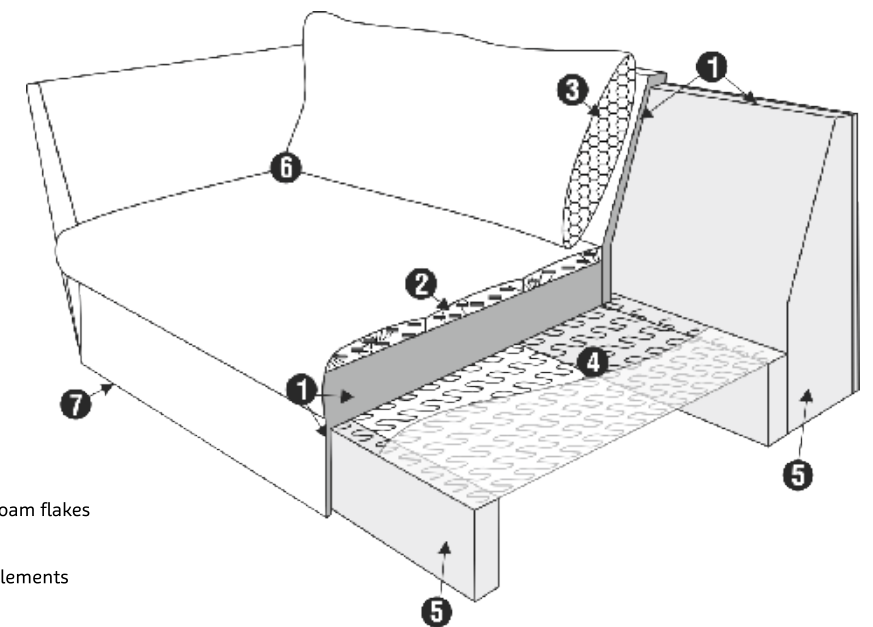

SET 4
2 SEATER LEFT + CORNER 90°
+ 2 SEATER RIGHT

SET 5 RIGHT (or LEFT)
3 SEATER LEFT (or RIGHT) + CORNER 90°
+ 2 SEATER RIGHT (or LEFT)

SET 6
3 SEATER LEFT + CORNER 90°
+ 3 SEATER RIGHT

SITS reserves the right to change construction of products and components used due to improving durability of product and customer satisfaction without any further notice. Explicit ±2 cm tolerance of all elements sizes.

SET 7
3 SEATER LEFT + CORNER 90° + 3 SEATER RIGHT

UPHOLSTERY

FABRIC: LC - loose cover

FEET

LUX COMFORT

1. polyurethane foam
2. cushion chamber with mix of feather and foam flakes
3. silicone balls
4. springs
5. FSC certified solid wood and wood based elements
6. fabric
7. FSC certified solid wood