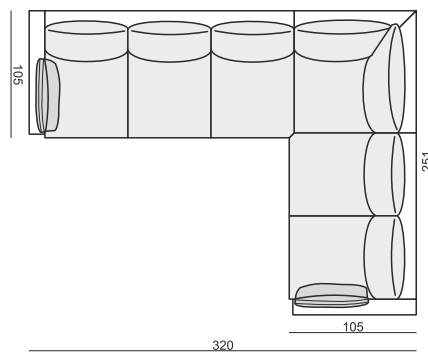

2 SEATER

3 SEATER with 2 CUSHONS

3 SEATER with 3 CUSHONS

FOOTSTOOL

ACCESSORIES - DECORATIVE CUSHIONS

CUSHION 40x40

CUSHION 45x45

CUSHION WITH BUTTON 45x45

CUSHION WITH BUTTONS 50x30

SET 1 LEFT (or RIGHT)
3 SEATER without ONE SEAT CUSHION
with BENCH CUSHION on FOOTSTOOL FRAME

SET 2 RIGHT (or LEFT)
2 SEATER LEFT (or RIGHT) + DIVAN RIGHT (or LEFT)

SET 3 RIGHT (or LEFT)
3 SEATER LEFT (or RIGHT) + DIVAN RIGHT (or LEFT)

SET 4
2 SEATER LEFT + CORNER 90°
+ 2 SEATER RIGHT

SET 5 RIGHT (or LEFT)
3 SEATER LEFT (or RIGHT) + CORNER 90°
+ 2 SEATER RIGHT (or LEFT)

SET 6
3 SEATER LEFT + CORNER 90°
+ 3 SEATER RIGHT

SITS reserves the right to change construction of products and components used due to improving durability of product and customer satisfaction without any further notice. Explicit ±2 cm tolerance of all elements sizes.