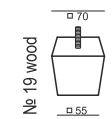

FEET

LUX COMFORT