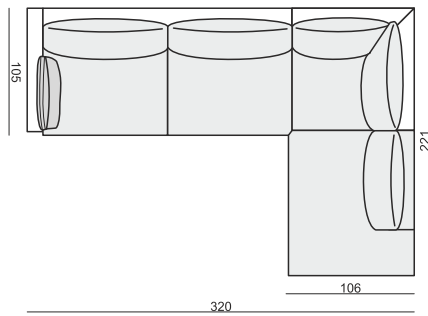

CUSHION WITH BUTTONS 50x30

SET 1 LEFT (or RIGHT)
3 SEATER without ONE SEAT CUSHION
with BENCH CUSHION on FOOTSTOOL FRAME

SET 2 RIGHT (or LEFT)
2 SEATER LEFT (or RIGHT) + DIVAN RIGHT (or LEFT)

SET 3 RIGHT (or LEFT)
3 SEATER LEFT (or RIGHT) + DIVAN RIGHT (or LEFT)

SET 4
2 SEATER LEFT + CORNER 90°
+ 2 SEATER RIGHT

SET 5 RIGHT (or LEFT)
3 SEATER LEFT (or RIGHT) + CORNER 90°
+ 2 SEATER RIGHT (or LEFT)

SET 6
3 SEATER LEFT + CORNER 90°
+ 3 SEATER RIGHT

SITS reserves the right to change construction of products and components used due to improving durability of product and customer satisfaction without any further notice. Explicit ±2 cm tolerance of all elements sizes.