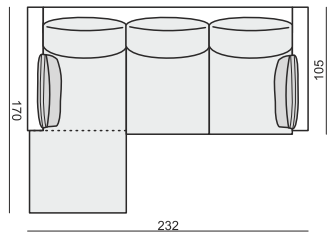

2 SEATER

3 SEATER with 2 CUSHONS

3 SEATER with 3 CUSHONS

FOOTSTOOL

ACCESSORIES - DECORATIVE CUSHIONS

CUSHION 40x40

CUSHION 45x45

CUSHION WITH BUTTON 45x45

CUSHION WITH BUTTONS 50x30

SET 1 LEFT (or RIGHT)
3 SEATER without ONE SEAT CUSHION
with BENCH CUSHION on FOOTSTOOL FRAME

SET 2 RIGHT (or LEFT)
2 SEATER LEFT (or RIGHT) + DIVAN RIGHT (or LEFT)

SET 3 RIGHT (or LEFT)
3 SEATER LEFT (or RIGHT) + DIVAN RIGHT (or LEFT)

SET 4
2 SEATER LEFT + CORNER 90°
+ 2 SEATER RIGHT

SET 5 RIGHT (or LEFT)
3 SEATER LEFT (or RIGHT) + CORNER 90°
+ 2 SEATER RIGHT (or LEFT)

SET 6
3 SEATER LEFT + CORNER 90°
+ 3 SEATER RIGHT

SITS reserves the right to change construction of products and components used due to improving durability of product and customer satisfaction without any further notice. Explicit ±2 cm tolerance of all elements sizes.