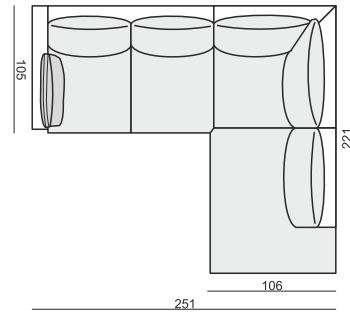

2 SEATER

3 SEATER with 2 CUSHONS

3 SEATER with 3 CUSHONS

FOOTSTOOL

ACCESSORIES - DECORATIVE CUSHIONS

CUSHION 40x40

CUSHION 45x45

CUSHION WITH BUTTON 45x45

CUSHION WITH BUTTONS 50x30

SET 1 LEFT (or RIGHT)
3 SEATER without ONE SEAT CUSHION
with BENCH CUSHION on FOOTSTOOL FRAME

SET 2 RIGHT (or LEFT)
2 SEATER LEFT (or RIGHT) + DIVAN RIGHT (or LEFT)

SET 3 RIGHT (or LEFT)
3 SEATER LEFT (or RIGHT) + DIVAN RIGHT (or LEFT)

SET 4
2 SEATER LEFT + CORNER 90°
+ 2 SEATER RIGHT

SET 5 RIGHT (or LEFT)
3 SEATER LEFT (or RIGHT) + CORNER 90°
+ 2 SEATER RIGHT (or LEFT)

SET 6
3 SEATER LEFT + CORNER 90°
+ 3 SEATER RIGHT

SITS reserves the right to change construction of products and components used due to improving durability of product and customer satisfaction without any further notice. Explicit ±2 cm tolerance of all elements sizes.