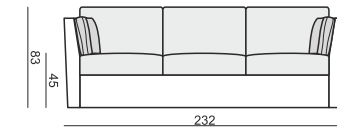

2 SEATER

3 SEATER with 2 CUSHONS

3 SEATER with 3 CUSHONS

FOOTSTOOL

ACCESSORIES - DECORATIVE CUSHIONS

CUSHION 40x40

CUSHION 45x45

CUSHION WITH BUTTON 45x45

CUSHION WITH BUTTONS 50x30

SET 1 LEFT (or RIGHT)
3 SEATER without ONE SEAT CUSHION
with BENCH CUSHION on FOOTSTOOL FRAME

SET 2 RIGHT (or LEFT)
2 SEATER LEFT (or RIGHT) + DIVAN RIGHT (or LEFT)

SET 3 RIGHT (or LEFT)
3 SEATER LEFT (or RIGHT) + DIVAN RIGHT (or LEFT)

SET 4
2 SEATER LEFT + CORNER 90°
+ 2 SEATER RIGHT

SET 5 RIGHT (or LEFT)
3 SEATER LEFT (or RIGHT) + CORNER 90°
+ 2 SEATER RIGHT (or LEFT)

SET 6
3 SEATER LEFT + CORNER 90°
+ 3 SEATER RIGHT

SITS reserves the right to change construction of products and components used due to improving durability of product and customer satisfaction without any further notice. Explicit ±2 cm tolerance of all elements sizes.