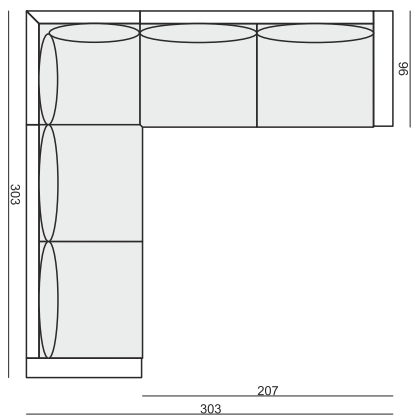

FOOTSTOOL

CORNER 90°

DECO CUSHIONS MUST BE ORDERED SEPARATELY.

CUSHION 50x30

CUSHION 40x40

CUSHION 45x45

SET 1 LEFT (or RIGHT)
3 SEATER LEFT (or RIGHT) + ARMCHAIR RIGHT (or LEFT)

SET 2 LEFT (or RIGHT)
CHAISELONGUE LEFT (or RIGHT) + 3 SEATER RIGHT (or LEFT)

SET 3
3 SEATER LEFT + CORNER 90° + 3 SEATER RIGHT

SET 4 RIGHT (or LEFT)
3 SEATER LEFT (or RIGHT) + CORNER 90° + ARMCHAIR RIGHT (or LEFT)

SET 5 LEFT (or RIGHT)
CHAISELONGUE LEFT (or RIGHT) + 3 SEATER without ARMRESTS + CORNER 90° + ARMCHAIR RIGHT (or LEFT)