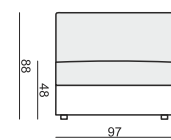

ARMCHAIR

ARMCHAIR LEFT (or RIGHT)

ARMCHAIR without ARMRESTS

3 SEATER

3 SEATER LEFT (or RIGHT)

3 SEATER without ARMRESTS

CHAISELONGUE LEFT (or RIGHT)

CHAISELONGUE without ARMRESTS

FOOTSTOOL

CORNER 90°

DECO CUSHIONS MUST BE ORDERED SEPARATELY.

CUSHION 50x30

CUSHION 40x40

CUSHION 45x45

SET 1 LEFT (or RIGHT)
3 SEATER LEFT (or RIGHT) + ARMCHAIR RIGHT (or LEFT)

SET 2 LEFT (or RIGHT)
CHAISELONGUE LEFT (or RIGHT) + 3 SEATER RIGHT (or LEFT)

SET 3
3 SEATER LEFT + CORNER 90° + 3 SEATER RIGHT

SET 4 RIGHT (or LEFT)
3 SEATER LEFT (or RIGHT) + CORNER 90° + ARMCHAIR RIGHT (or LEFT)

SET 5 LEFT (or RIGHT)
CHAISELONGUE LEFT (or RIGHT) + 3 SEATER without ARMRESTS + CORNER 90° + ARMCHAIR RIGHT (or LEFT)