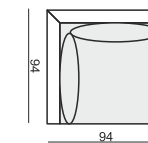

ARMCHAIR

ARMCHAIR LEFT (or RIGHT)

ARMCHAIR without ARMRESTS

3 SEATER

3 SEATER LEFT (or RIGHT)

3 SEATER without ARMRESTS

CHAISELONGUE LEFT (or RIGHT)

CHAISELONGUE without ARMRESTS

FOOTSTOOL

CORNER 90°

DECO CUSHIONS MUST BE ORDERED SEPARATELY.

CUSHION 50x30

CUSHION 40x40

CUSHION 45x45

SET 1 LEFT (or RIGHT)
3 SEATER LEFT (or RIGHT) + ARMCHAIR RIGHT (or LEFT)

SET 2 LEFT (or RIGHT)
CHAISELONGUE LEFT (or RIGHT) + 3 SEATER RIGHT (or LEFT)

SET 3
3 SEATER LEFT + CORNER 90° + 3 SEATER RIGHT

SET 4 RIGHT (or LEFT)
3 SEATER LEFT (or RIGHT) + CORNER 90° + ARMCHAIR RIGHT (or LEFT)

SET 5 LEFT (or RIGHT)
CHAISELONGUE LEFT (or RIGHT) + 3 SEATER without ARMRESTS + CORNER 90° + ARMCHAIR RIGHT (or LEFT)