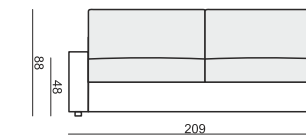

ARMCHAIR

ARMCHAIR LEFT (or RIGHT)

ARMCHAIR without ARMRESTS

3 SEATER

3 SEATER LEFT (or RIGHT)

3 SEATER without ARMRESTS

CHAISELONGUE LEFT (or RIGHT)

CHAISELONGUE without ARMRESTS

SET 3
3 SEATER LEFT + CORNER 90° + 3 SEATER RIGHT

SET 4 RIGHT (or LEFT)
3 SEATER LEFT (or RIGHT) + CORNER 90° + ARMCHAIR RIGHT (or LEFT)

SET 5 LEFT (or RIGHT)
CHAISELONGUE LEFT (or RIGHT) + 3 SEATER without ARMRESTS + CORNER 90° + ARMCHAIR RIGHT (or LEFT)