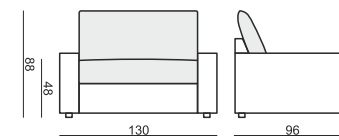

ARMCHAIR

ARMCHAIR LEFT (or RIGHT)

ARMCHAIR without ARMRESTS

3 SEATER

3 SEATER LEFT (or RIGHT)

3 SEATER without ARMRESTS

CHAISELONGUE LEFT (or RIGHT)

CHAISELONGUE without ARMRESTS

FOOTSTOOL

CORNER 90°

DECO CUSHIONS MUST BE ORDERED SEPARATELY.

CUSHION 50x30

CUSHION 40x40

CUSHION 45x45

SET 1 LEFT (or RIGHT)
3 SEATER LEFT (or RIGHT) + ARMCHAIR RIGHT (or LEFT)

SET 2 LEFT (or RIGHT)
CHAISELONGUE LEFT (or RIGHT) + 3 SEATER RIGHT (or LEFT)

SET 3
3 SEATER LEFT + CORNER 90° + 3 SEATER RIGHT

SET 4 RIGHT (or LEFT)
3 SEATER LEFT (or RIGHT) + CORNER 90° + ARMCHAIR RIGHT (or LEFT)

SET 5 LEFT (or RIGHT)
CHAISELONGUE LEFT (or RIGHT) + 3 SEATER without ARMRESTS + CORNER 90° + ARMCHAIR RIGHT (or LEFT)