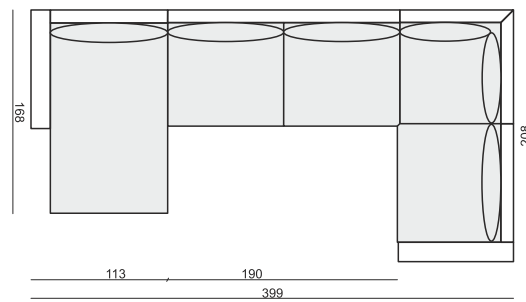

FOOTSTOOL

CORNER 90°

DECO CUSHIONS MUST BE ORDERED SEPARATELY.

CUSHION 50x30

CUSHION 40x40

CUSHION 45x45

SET 1 LEFT (or RIGHT)
3 SEATER LEFT (or RIGHT) + ARMCHAIR RIGHT (or LEFT)

SET 2 LEFT (or RIGHT)
CHAISELONGUE LEFT (or RIGHT) + 3 SEATER RIGHT (or LEFT)

SET 3
3 SEATER LEFT + CORNER 90° + 3 SEATER RIGHT

SET 4 RIGHT (or LEFT)
3 SEATER LEFT (or RIGHT) + CORNER 90° + ARMCHAIR RIGHT (or LEFT)

SET 5 LEFT (or RIGHT)
CHAISELONGUE LEFT (or RIGHT) + 3 SEATER without ARMRESTS + CORNER 90° + ARMCHAIR RIGHT (or LEFT)