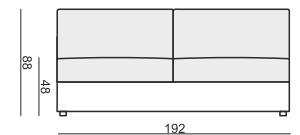

ARMCHAIR

ARMCHAIR LEFT (or RIGHT)

ARMCHAIR without ARMRESTS

3 SEATER

3 SEATER LEFT (or RIGHT)

3 SEATER without ARMRESTS

CHAISELONGUE LEFT (or RIGHT)

CHAISELONGUE without ARMRESTS

FOOTSTOOL

CORNER 90°

DECO CUSHIONS MUST BE ORDERED SEPARATELY.

CUSHION 50x30

CUSHION 40x40

CUSHION 45x45

SET 1 LEFT (or RIGHT)
3 SEATER LEFT (or RIGHT) + ARMCHAIR RIGHT (or LEFT)

SET 2 LEFT (or RIGHT)
CHAISELONGUE LEFT (or RIGHT) + 3 SEATER RIGHT (or LEFT)

SET 3
3 SEATER LEFT + CORNER 90° + 3 SEATER RIGHT

SET 4 RIGHT (or LEFT)
3 SEATER LEFT (or RIGHT) + CORNER 90° + ARMCHAIR RIGHT (or LEFT)

SET 5 LEFT (or RIGHT)
CHAISELONGUE LEFT (or RIGHT) + 3 SEATER without ARMRESTS + CORNER 90° + ARMCHAIR RIGHT (or LEFT)