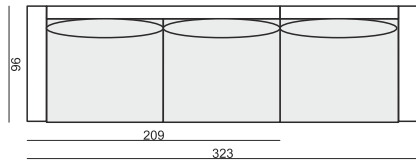

FOOTSTOOL

CORNER 90°

DECO CUSHIONS MUST BE ORDERED SEPARATELY.

CUSHION 50x30

CUSHION 40x40

CUSHION 45x45

SET 1 LEFT (or RIGHT)
3 SEATER LEFT (or RIGHT) + ARMCHAIR RIGHT (or LEFT)

SET 2 LEFT (or RIGHT)
CHAISELONGUE LEFT (or RIGHT) + 3 SEATER RIGHT (or LEFT)

SET 3
3 SEATER LEFT + CORNER 90° + 3 SEATER RIGHT

SET 4 RIGHT (or LEFT)
3 SEATER LEFT (or RIGHT) + CORNER 90° + ARMCHAIR RIGHT (or LEFT)

SET 5 LEFT (or RIGHT)
CHAISELONGUE LEFT (or RIGHT) + 3 SEATER without ARMRESTS + CORNER 90° + ARMCHAIR RIGHT (or LEFT)