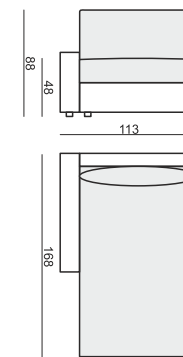

ARMCHAIR

ARMCHAIR LEFT (or RIGHT)

ARMCHAIR without ARMRESTS

3 SEATER

3 SEATER LEFT (or RIGHT)

3 SEATER without ARMRESTS

CHAISELONGUE LEFT (or RIGHT)

CHAISELONGUE without ARMRESTS

FOOTSTOOL

CORNER 90°

DECO CUSHIONS MUST BE ORDERED SEPARATELY.

CUSHION 50x30

CUSHION 40x40

CUSHION 45x45

SET 1 LEFT (or RIGHT)
3 SEATER LEFT (or RIGHT) + ARMCHAIR RIGHT (or LEFT)

SET 2 LEFT (or RIGHT)
CHAISELONGUE LEFT (or RIGHT) + 3 SEATER RIGHT (or LEFT)

SET 3
3 SEATER LEFT + CORNER 90° + 3 SEATER RIGHT

SET 4 RIGHT (or LEFT)
3 SEATER LEFT (or RIGHT) + CORNER 90° + ARMCHAIR RIGHT (or LEFT)

SET 5 LEFT (or RIGHT)
CHAISELONGUE LEFT (or RIGHT) + 3 SEATER without ARMRESTS + CORNER 90° + ARMCHAIR RIGHT (or LEFT)

SET 6 LEFT (or RIGHT)
CHAISELONGUE LEFT (or RIGHT) + 3 SEATER without ARMRESTS + CORNER 90° + ARMCHAIR without ARMRESTS + FOOTSTOOL

SET 7 LEFT (or RIGHT)
CHAISELONGUE LEFT (or RIGHT) + 2x ARMCHAIR without ARMRESTS + CORNER 90° + ARMCHAIR without ARMRESTS + FOOTSTOOL