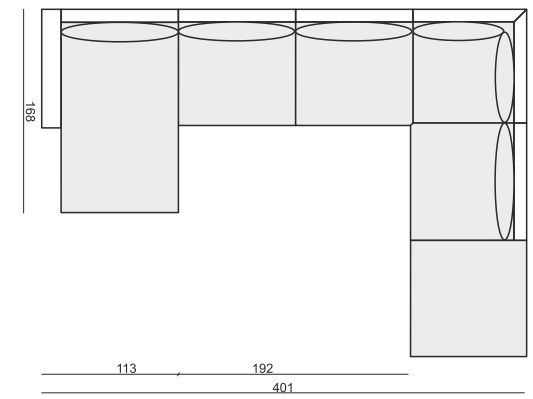

FOOTSTOOL

CORNER 90°

DECO CUSHIONS MUST BE ORDERED SEPARATELY.

CUSHION 50x30

CUSHION 40x40

CUSHION 45x45

SET 1 LEFT (or RIGHT)
3 SEATER LEFT (or RIGHT) + ARMCHAIR RIGHT (or LEFT)

SET 2 LEFT (or RIGHT)
CHAISELONGUE LEFT (or RIGHT) + 3 SEATER RIGHT (or LEFT)

SET 3
3 SEATER LEFT + CORNER 90° + 3 SEATER RIGHT

SET 4 RIGHT (or LEFT)
3 SEATER LEFT (or RIGHT) + CORNER 90° + ARMCHAIR RIGHT (or LEFT)

SET 5 LEFT (or RIGHT)
CHAISELONGUE LEFT (or RIGHT) + 3 SEATER without ARMRESTS + CORNER 90° + ARMCHAIR RIGHT (or LEFT)

SET 6 LEFT (or RIGHT)
CHAISELONGUE LEFT (or RIGHT) + 3 SEATER without ARMRESTS + CORNER 90° + ARMCHAIR without ARMRESTS + FOOTSTOOL

SET 7 LEFT (or RIGHT)
CHAISELONGUE LEFT (or RIGHT) + 2x ARMCHAIR without ARMRESTS + CORNER 90° + ARMCHAIR without ARMRESTS + FOOTSTOOL