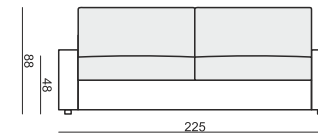

ARMCHAIR

ARMCHAIR LEFT (or RIGHT)

ARMCHAIR without ARMRESTS

3 SEATER

3 SEATER LEFT (or RIGHT)

3 SEATER without ARMRESTS

CHAISELONGUE LEFT (or RIGHT)

CHAISELONGUE without ARMRESTS

FOOTSTOOL

CORNER 90°

DECO CUSHIONS MUST BE ORDERED SEPARATELY.

CUSHION 50x30

CUSHION 40x40

CUSHION 45x45

SET 1 LEFT (or RIGHT)
3 SEATER LEFT (or RIGHT) + ARMCHAIR RIGHT (or LEFT)

SET 2 LEFT (or RIGHT)
CHAISELONGUE LEFT (or RIGHT) + 3 SEATER RIGHT (or LEFT)

SET 3
3 SEATER LEFT + CORNER 90° + 3 SEATER RIGHT

SET 4 RIGHT (or LEFT)
3 SEATER LEFT (or RIGHT) + CORNER 90° + ARMCHAIR RIGHT (or LEFT)

SET 5 LEFT (or RIGHT)
CHAISELONGUE LEFT (or RIGHT) + 3 SEATER without ARMRESTS + CORNER 90° + ARMCHAIR RIGHT (or LEFT)