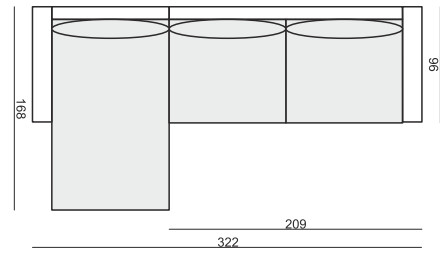

FOOTSTOOL

CORNER 90°

DECO CUSHIONS MUST BE ORDERED SEPARATELY.

CUSHION 50x30

CUSHION 40x40

CUSHION 45x45

SET 1 LEFT (or RIGHT)
3 SEATER LEFT (or RIGHT) + ARMCHAIR RIGHT (or LEFT)

SET 2 LEFT (or RIGHT)
CHAISELONGUE LEFT (or RIGHT) + 3 SEATER RIGHT (or LEFT)

SET 3
3 SEATER LEFT + CORNER 90° + 3 SEATER RIGHT

SET 4 RIGHT (or LEFT)
3 SEATER LEFT (or RIGHT) + CORNER 90° + ARMCHAIR RIGHT (or LEFT)

SET 5 LEFT (or RIGHT)
CHAISELONGUE LEFT (or RIGHT) + 3 SEATER without ARMRESTS + CORNER 90° + ARMCHAIR RIGHT (or LEFT)