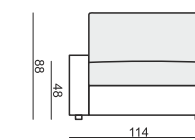

ARMCHAIR

ARMCHAIR LEFT (or RIGHT)

ARMCHAIR without ARMRESTS

3 SEATER

3 SEATER LEFT (or RIGHT)

3 SEATER without ARMRESTS

CHAISELONGUE LEFT (or RIGHT)

CHAISELONGUE without ARMRESTS

FOOTSTOOL

CORNER 90°

DECO CUSHIONS MUST BE ORDERED SEPARATELY.

CUSHION 50x30

CUSHION 40x40

CUSHION 45x45

SET 1 LEFT (or RIGHT)
3 SEATER LEFT (or RIGHT) + ARMCHAIR RIGHT (or LEFT)

SET 2 LEFT (or RIGHT)
CHAISELONGUE LEFT (or RIGHT) + 3 SEATER RIGHT (or LEFT)

SET 3
3 SEATER LEFT + CORNER 90° + 3 SEATER RIGHT

SET 4 RIGHT (or LEFT)
3 SEATER LEFT (or RIGHT) + CORNER 90° + ARMCHAIR RIGHT (or LEFT)

SET 5 LEFT (or RIGHT)
CHAISELONGUE LEFT (or RIGHT) + 3 SEATER without ARMRESTS + CORNER 90° + ARMCHAIR RIGHT (or LEFT)