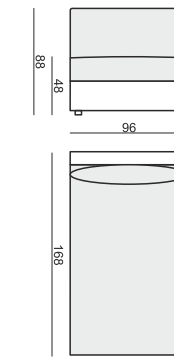

ARMCHAIR

ARMCHAIR LEFT (or RIGHT)

ARMCHAIR without ARMRESTS

3 SEATER

3 SEATER LEFT (or RIGHT)

3 SEATER without ARMRESTS

CHAISELONGUE LEFT (or RIGHT)

CHAISELONGUE without ARMRESTS

FOOTSTOOL

CORNER 90°

DECO CUSHIONS MUST BE ORDERED SEPARATELY.

CUSHION 50x30

CUSHION 40x40

CUSHION 45x45

SET 1 LEFT (or RIGHT)
3 SEATER LEFT (or RIGHT) + ARMCHAIR RIGHT (or LEFT)

SET 2 LEFT (or RIGHT)
CHAISELONGUE LEFT (or RIGHT) + 3 SEATER RIGHT (or LEFT)

SET 3
3 SEATER LEFT + CORNER 90° + 3 SEATER RIGHT

SET 4 RIGHT (or LEFT)
3 SEATER LEFT (or RIGHT) + CORNER 90° + ARMCHAIR RIGHT (or LEFT)

SET 5 LEFT (or RIGHT)
CHAISELONGUE LEFT (or RIGHT) + 3 SEATER without ARMRESTS + CORNER 90° + ARMCHAIR RIGHT (or LEFT)

SET 6 LEFT (or RIGHT)
CHAISELONGUE LEFT (or RIGHT) + 3 SEATER without ARMRESTS + CORNER 90° + ARMCHAIR without ARMRESTS + FOOTSTOOL

SET 7 LEFT (or RIGHT)
CHAISELONGUE LEFT (or RIGHT) + 2x ARMCHAIR without ARMRESTS + CORNER 90° + ARMCHAIR without ARMRESTS + FOOTSTOOL