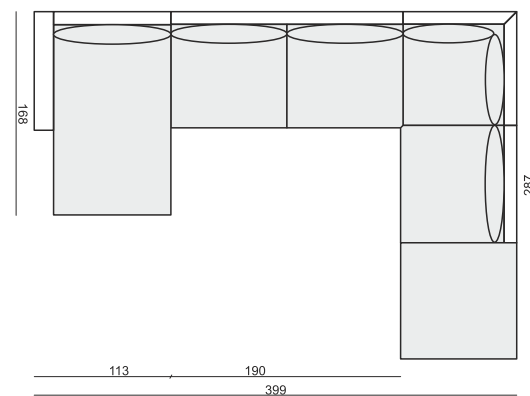

FOOTSTOOL

CORNER 90°

DECO CUSHIONS MUST BE ORDERED SEPARATELY.

CUSHION 50x30

CUSHION 40x40

CUSHION 45x45

SET 1 LEFT (or RIGHT)
3 SEATER LEFT (or RIGHT) + ARMCHAIR RIGHT (or LEFT)

SET 2 LEFT (or RIGHT)
CHAISELONGUE LEFT (or RIGHT) + 3 SEATER RIGHT (or LEFT)

SET 3
3 SEATER LEFT + CORNER 90° + 3 SEATER RIGHT

SET 4 RIGHT (or LEFT)
3 SEATER LEFT (or RIGHT) + CORNER 90° + ARMCHAIR RIGHT (or LEFT)

SET 5 LEFT (or RIGHT)
CHAISELONGUE LEFT (or RIGHT) + 3 SEATER without ARMRESTS + CORNER 90° + ARMCHAIR RIGHT (or LEFT)

SET 6 LEFT (or RIGHT)
CHAISELONGUE LEFT (or RIGHT) + 3 SEATER without ARMRESTS + CORNER 90° + ARMCHAIR without ARMRESTS + FOOTSTOOL

SET 7 LEFT (or RIGHT)
CHAISELONGUE LEFT (or RIGHT) + 2x ARMCHAIR without ARMRESTS + CORNER 90° + ARMCHAIR without ARMRESTS + FOOTSTOOL