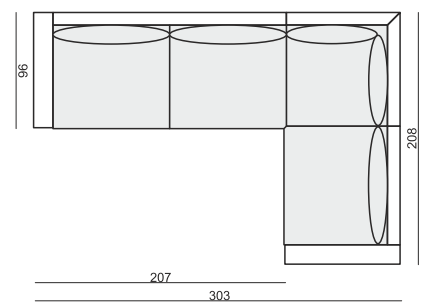

FOOTSTOOL

CORNER 90°

DECO CUSHIONS MUST BE ORDERED SEPARATELY.

CUSHION 50x30

CUSHION 40x40

CUSHION 45x45

SET 1 LEFT (or RIGHT)
3 SEATER LEFT (or RIGHT) + ARMCHAIR RIGHT (or LEFT)

SET 2 LEFT (or RIGHT)
CHAISELONGUE LEFT (or RIGHT) + 3 SEATER RIGHT (or LEFT)

SET 3
3 SEATER LEFT + CORNER 90° + 3 SEATER RIGHT

SET 4 RIGHT (or LEFT)
3 SEATER LEFT (or RIGHT) + CORNER 90° + ARMCHAIR RIGHT (or LEFT)

SET 5 LEFT (or RIGHT)
CHAISELONGUE LEFT (or RIGHT) + 3 SEATER without ARMRESTS + CORNER 90° + ARMCHAIR RIGHT (or LEFT)