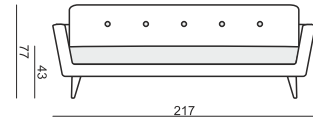

SITS
— *comfortable life*

cocktail
& design

OTTO

ARMCHAIR

2 SEATER

2,5 SEATER

3 SEATER

FOOTSTOOL