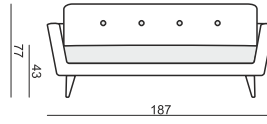

SITS
— *comfortable life*

cocktail
& design

OTTO

ARMCHAIR

2 SEATER

2,5 SEATER

3 SEATER

FOOTSTOOL