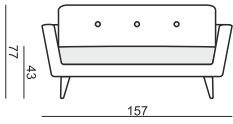

SITS
— *comfortable life*

cocktail
& design

OTTO

ARMCHAIR

2 SEATER

2,5 SEATER

3 SEATER

FOOTSTOOL