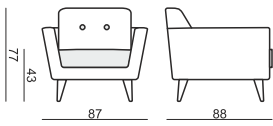

SITS
— *comfortable life*

cocktail
& design

OTTO

ARMCHAIR

2 SEATER

2,5 SEATER

3 SEATER

FOOTSTOOL