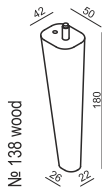

ARMCHAIR

2 SEATER

2,5 SEATER

3 SEATER

FOOTSTOOL

UPHOLSTERY

FABRIC: FC - fix cover

FEET

STANDARD COMFORT