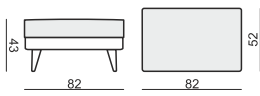

SITS
— *comfortable life*

cocktail
& design

OTTO

ARMCHAIR

2 SEATER

2,5 SEATER

3 SEATER

FOOTSTOOL