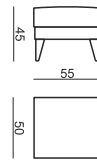

www.sits.eu
JANUARY 2016

ARMCHAIR fabric

2,5 SEATER fabric

FOOTSTOOL fabric

ARMCHAIR leather

2,5 SEATER leather

FOOTSTOOL leather

Buttons available in different color.