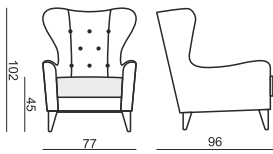

SITS
— *comfortable life*

cocktail
& design

POLA

POLA

SITS reserves the right to change construction of products and components used due to improving durability of product and customer satisfaction without any further notice. Explicit ± 2 cm tolerance of all elements sizes.

www.sits.eu
JANUARY 2016

ARMCHAIR fabric

2,5 SEATER fabric

FOOTSTOOL fabric

ARMCHAIR leather

2,5 SEATER leather

FOOTSTOOL leather

Buttons available in different color.