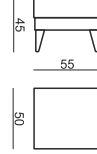

www.sits.eu
JANUARY 2016

ARMCHAIR fabric

2,5 SEATER fabric

FOOTSTOOL fabric

ARMCHAIR leather

2,5 SEATER leather

FOOTSTOOL leather

Buttons available in different color.