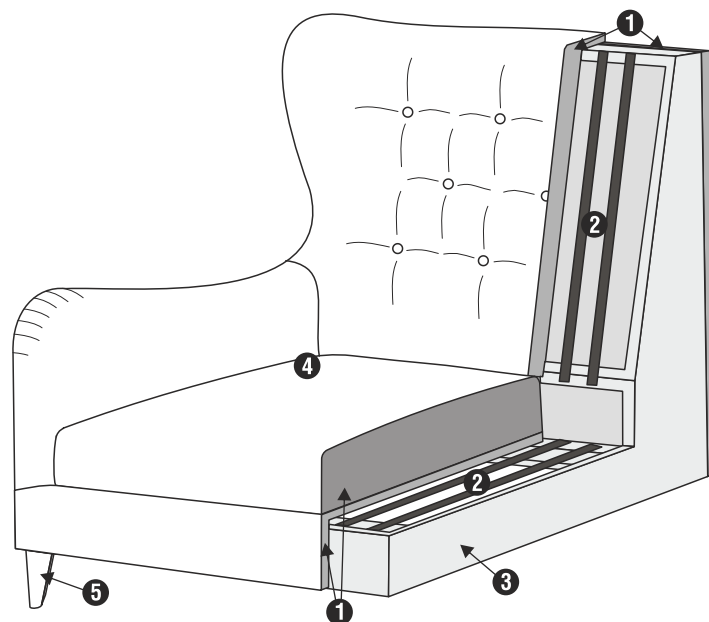

1. polyurethane foam/high resilient polyurethane foam
2. upholstery belts
3. FSC certified solid wood and wood based elements
4. fabric or leather
5. FSC certified solid wood legs