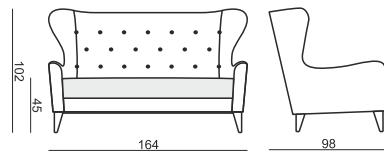

SITS
— *comfortable life*

cocktail
& design

POLA

POLA

SITS reserves the right to change construction of products and components used due to improving durability of product and customer satisfaction without any further notice. Explicit ± 2 cm tolerance of all elements sizes.

www.sits.eu
JANUARY 2016

ARMCHAIR fabric

2,5 SEATER fabric

FOOTSTOOL fabric

ARMCHAIR leather

2,5 SEATER leather

FOOTSTOOL leather

Buttons available in different color.