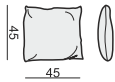

www.sits.eu
FEBRUARY 2016

with CUSHIONS

3 SEATER

2,5 SEATER

SET 1 LEFT (or RIGHT)

DIVAN LEFT (or RIGHT) + 3 SEATER RIGHT (or LEFT)

without CUSHIONS

3 SEATER

2,5 SEATER

SET 1 LEFT (or RIGHT)

DIVAN LEFT (or RIGHT) + 3 SEATER RIGHT (or LEFT)

CUSHION 45x45

CUSHION 60x45

UPHOLSTERY

FABRIC: FC - fix cover

FEET