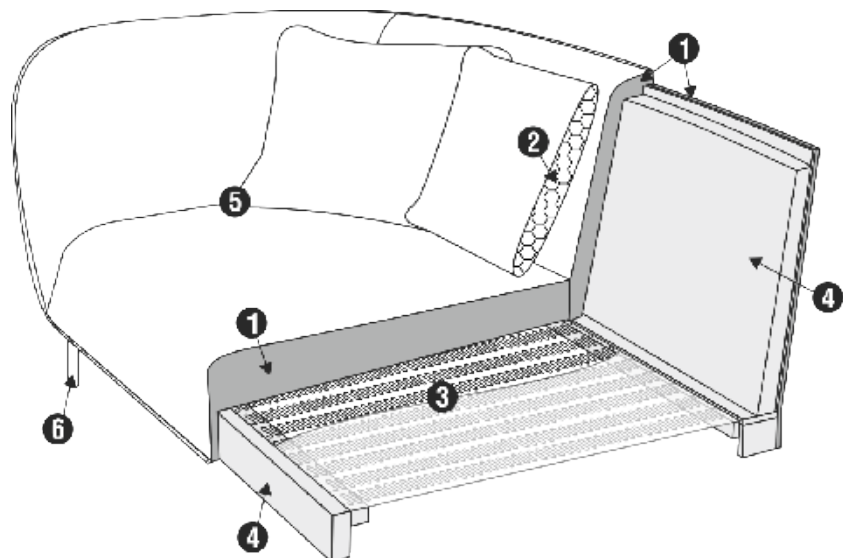

FRONT

№ 166 metal:
black or grey painted,
chrome, brushed

BACK

№ 166A metal:
black or grey painted,
chrome, brushed

STANDARD COMFORT

1. polyurethane foam/ high resilient polyurethane foam
2. silicone balls lux
3. springs
4. FSC certified solid wood and wood based elements
5. fabric
6. metal legs