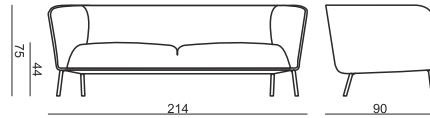

www.sits.eu
FEBRUARY 2016

with CUSHIONS

3 SEATER

2,5 SEATER

SET 1 LEFT (or RIGHT)

DIVAN LEFT (or RIGHT) + 3 SEATER RIGHT (or LEFT)

without CUSHIONS

3 SEATER

2,5 SEATER

SET 1 LEFT (or RIGHT)

DIVAN LEFT (or RIGHT) + 3 SEATER RIGHT (or LEFT)

CUSHION 45x45

CUSHION 60x45

UPHOLSTERY

FABRIC: FC - fix cover

FEET