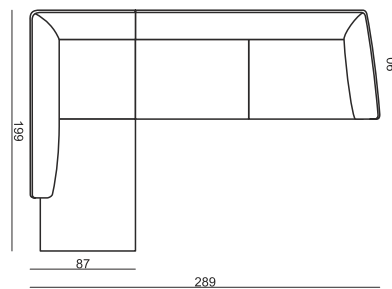

www.sits.eu
FEBRUARY 2016

with CUSHIONS

3 SEATER

2,5 SEATER

SET 1 LEFT (or RIGHT)

DIVAN LEFT (or RIGHT) + 3 SEATER RIGHT (or LEFT)

without CUSHIONS

3 SEATER

2,5 SEATER

SET 1 LEFT (or RIGHT)

DIVAN LEFT (or RIGHT) + 3 SEATER RIGHT (or LEFT)

CUSHION 45x45

CUSHION 60x45

UPHOLSTERY

FABRIC: FC - fix cover

FEET