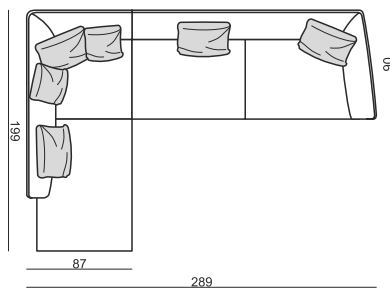

www.sits.eu
FEBRUARY 2016

with CUSHIONS

3 SEATER

2,5 SEATER

SET 1 LEFT (or RIGHT)

DIVAN LEFT (or RIGHT) + 3 SEATER RIGHT (or LEFT)

without CUSHIONS

3 SEATER

2,5 SEATER

SET 1 LEFT (or RIGHT)

DIVAN LEFT (or RIGHT) + 3 SEATER RIGHT (or LEFT)

CUSHION 45x45

CUSHION 60x45

UPHOLSTERY

FABRIC: FC - fix cover

FEET