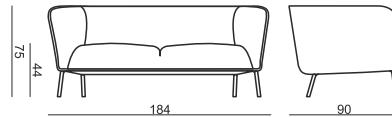

www.sits.eu
FEBRUARY 2016

with CUSHIONS

3 SEATER

2,5 SEATER

SET 1 LEFT (or RIGHT)

DIVAN LEFT (or RIGHT) + 3 SEATER RIGHT (or LEFT)

without CUSHIONS

3 SEATER

2,5 SEATER

SET 1 LEFT (or RIGHT)

DIVAN LEFT (or RIGHT) + 3 SEATER RIGHT (or LEFT)

CUSHION 45x45

CUSHION 60x45

UPHOLSTERY

FABRIC: FC - fix cover

FEET