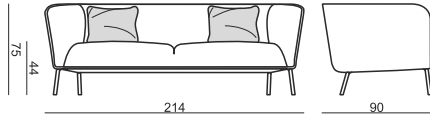

SITS
— *comfortable life*

cocktail
& design

SELMA

SELMA

SITS reserves the right to change construction of products and components used due to improving durability of product and customer satisfaction without any further notice. Explicit ± 2 cm tolerance of all elements sizes.

www.sits.eu
FEBRUARY 2016

with CUSHIONS

3 SEATER

2,5 SEATER

SET 1 LEFT (or RIGHT)

DIVAN LEFT (or RIGHT) + 3 SEATER RIGHT (or LEFT)

without CUSHIONS

3 SEATER

2,5 SEATER

SET 1 LEFT (or RIGHT)

DIVAN LEFT (or RIGHT) + 3 SEATER RIGHT (or LEFT)

CUSHION 45x45

CUSHION 60x45

UPHOLSTERY

FABRIC: FC - fix cover

FEET