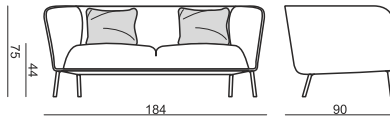

SITS
— *comfortable life*

cocktail
& design

SELMA

SELMA

SITS reserves the right to change construction of products and components used due to improving durability of product and customer satisfaction without any further notice. Explicit ± 2 cm tolerance of all elements sizes.

www.sits.eu
FEBRUARY 2016

with CUSHIONS

3 SEATER

2,5 SEATER

SET 1 LEFT (or RIGHT)

DIVAN LEFT (or RIGHT) + 3 SEATER RIGHT (or LEFT)

without CUSHIONS

3 SEATER

2,5 SEATER

SET 1 LEFT (or RIGHT)

DIVAN LEFT (or RIGHT) + 3 SEATER RIGHT (or LEFT)

CUSHION 45x45

CUSHION 60x45

UPHOLSTERY

FABRIC: FC - fix cover

FEET