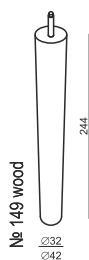

FABRIC or LEATHER: FC - fix cover

FABRIC: limited selection (check with the salesman)

FEET

SWIVEL swivel chrome with function

STANDARD COMFORT

1. moulded foam
2. metal frame
3. fabric (only panno or caleido)
ATTENTION: limited choice of fabric cover, check on our web page www.sits.eu or ask the salesman
4. FSC certified solid wood legs or swivel