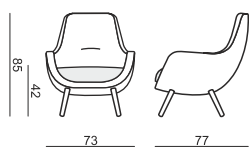

SITS
— *comfortable life*

cocktail
& design

STEFANI

ARMCHAIR

ARMCHAIR with leather cover

ARMCHAIR with function

ARMCHAIR with function with leather cover

UPHOLSTERY

FABRIC or LEATHER: FC - fix cover

FABRIC: limited selection (check with the salesman)

FEET

SWIVEL swivel chrome with function

STANDARD COMFORT

1. moulded foam
2. metal frame
3. fabric (only panno or caleido)
ATTENTION: limited choice of fabric cover, check on our web page www.sits.eu or ask the salesman
4. FSC certified solid wood legs or swivel