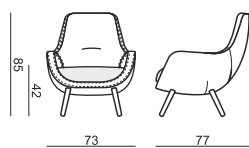

SITS
— *comfortable life*

cocktail
& design

STEFANI

ARMCHAIR

ARMCHAIR with leather cover

ARMCHAIR with function

ARMCHAIR with function with leather cover

UPHOLSTERY

FABRIC or LEATHER: FC - fix cover

FABRIC: limited selection (check with the salesman)

FEET

SWIVEL swivel chrome with function

STANDARD COMFORT

1. moulded foam
2. metal frame
3. fabric (only panno or caleido)
ATTENTION: limited choice of fabric cover, check on our web page www.sits.eu or ask the salesman
4. FSC certified solid wood legs or swivel