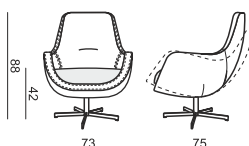

SITS
— *comfortable life*

cocktail
& design

STEFANI

ARMCHAIR

ARMCHAIR with leather cover

ARMCHAIR with function

ARMCHAIR with function with leather cover

UPHOLSTERY

FABRIC or LEATHER: FC - fix cover

FABRIC: limited selection (check with the salesman)

FEET

SWIVEL swivel chrome with function

STANDARD COMFORT

1. moulded foam
2. metal frame
3. fabric (only panno or caleido)
ATTENTION: limited choice of fabric cover, check on our web page www.sits.eu or ask the salesman
4. FSC certified solid wood legs or swivel