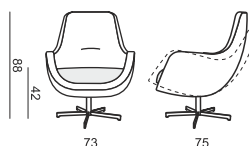

SITS
— *comfortable life*

cocktail
& design

STEFANI

ARMCHAIR

ARMCHAIR with leather cover

ARMCHAIR with function

ARMCHAIR with function with leather cover

UPHOLSTERY

FABRIC or LEATHER: FC - fix cover

FABRIC: limited selection (check with the salesman)

FEET

SWIVEL swivel chrome with function

STANDARD COMFORT

1. moulded foam
2. metal frame
3. fabric (only panno or caleido)
ATTENTION: limited choice of fabric cover, check on our web page www.sits.eu or ask the salesman
4. FSC certified solid wood legs or swivel