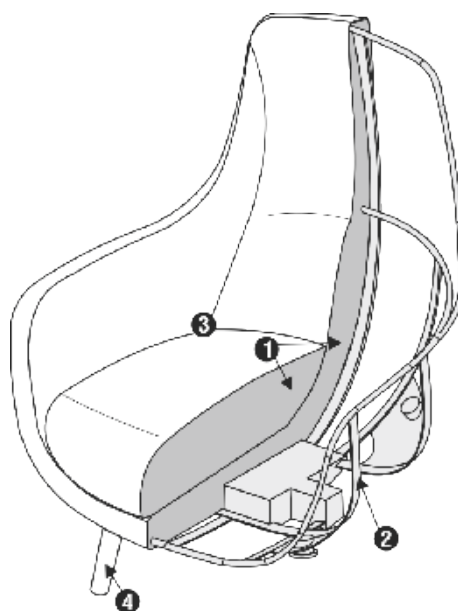

FABRIC or LEATHER: FC - fix cover

FABRIC: limited selection (check with the salesman)

FEET

SWIVEL swivel chrome with function

STANDARD COMFORT

1. moulded foam
2. metal frame
3. fabric (only panno or caleido)
ATTENTION: limited choice of fabric cover, check on our web page www.sits.eu or ask the salesman
4. FSC certified solid wood legs or swivel