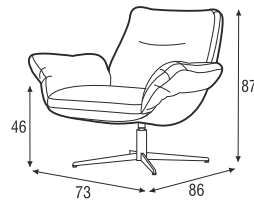

BIRDS

Softbird

SITS
— comfortable life

armchair
Origin 53 d.grey

armchair
Origin I natur

Softbird

coffee table

footstool

softbird

Profile

1. high resilient polyurethane foam
2. cushion chamber with mix of feather and silicone balls
3. composite GRP (Glass Reinforced Plastic) - plastic reinforced with glass fiber
4. fabric limited selection (check with the salesman)
5. swivel, swivel with memory in addition with tilt function. Foot with adjustable height