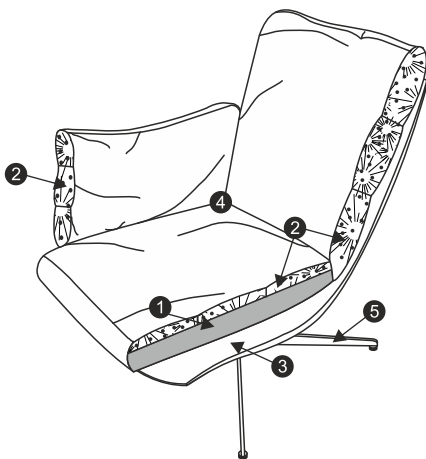

BIRDS

Softbird

SITS
— comfortable life

armchair
Origin 53 d.grey

armchair
Origin I natur

Softbird

coffee table

footstool

softbird

Profile

1. high resilient polyurethane foam
2. cushion chamber with mix of feather and silicone balls
3. composite GRP (Glass Reinforced Plastic) - plastic reinforced with glass fiber
4. fabric limited selection (check with the salesman)
5. swivel, swivel with memory in addition with tilt function. Foot with adjustable height