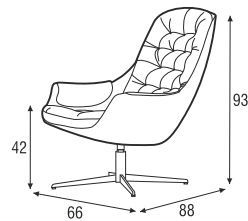

BIRDS

Blackbird

SITS
— comfortable life

armchair
Aniline black

armchair
Aniline nature

Blackbird

coffee table

footstool

blackbird

Profile

1. moulded foam
2. composite GRP (Glass Reinforced Plastic) - plastic reinforced with glass fiber
3. leather limited selection (check with the salesman)
4. swivel, swivel with memory in addition with tilt function. Foot with adjustable height