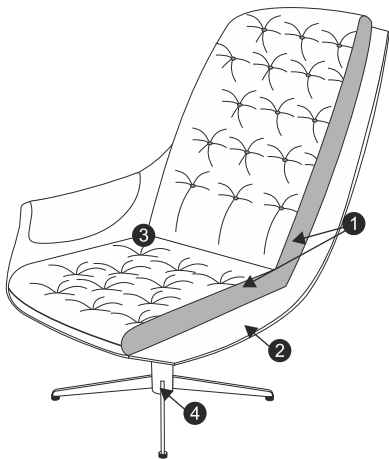

BIRDS

Blackbird

SITS
— comfortable life

armchair
Aniline black

armchair
Aniline nature

Blackbird

coffee table

footstool

blackbird

Profile

1. moulded foam
2. composite GRP (Glass Reinforced Plastic) - plastic reinforced with glass fiber
3. leather limited selection (check with the salesman)
4. swivel, swivel with memory in addition with tilt function. Foot with adjustable height