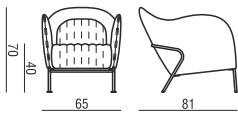

SITS
— *comfortable life*

home
& family

MINI

ARMCHAIR

UPHOLSTERY

FABRIC and LEATHER: FC - fix cover

FEET

metal frame: chrome, steel brushed and painted black or grey