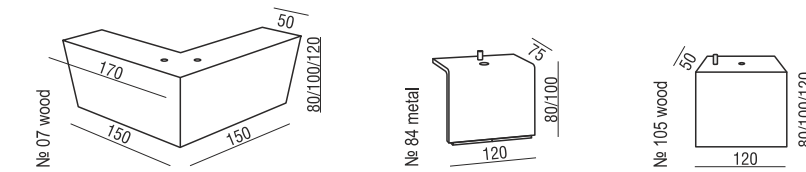

FEET

LUX COMFORT

1. polyurethane foam/high resilient polyurethane foam
2. cushion chamber with mix of feather and silicone balls
3. upholstery belts
4. FSC® certified solid wood and wood based elements
5. fabric and leather
6. FSC® certified solid wood or metal legs