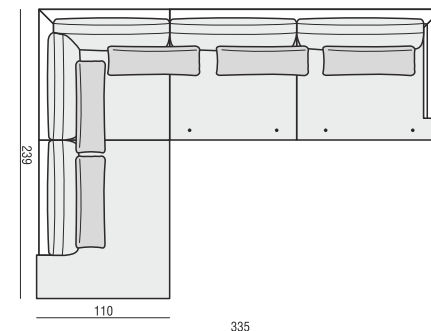

**SET 10 LEFT (or RIGHT)**  
CORNER 35° LEFT (or RIGHT) + 3 SEATER RIGHT (or LEFT)

**SET 14 LEFT (or RIGHT)**  
CORNER 35° LEFT (or RIGHT) + ARMCHAIR WIDE without ARMRESTS  
3 SEATER RIGHT (or LEFT)

**SET 11 LEFT (or RIGHT)**  
CORNER 35° LEFT (or RIGHT) + ARMCHAIR without ARMRESTS  
2 SEATER RIGHT (or LEFT)

**SET 15**  
DIVAN LEFT + 3 SEATER without ARMRESTS + DIVAN RIGHT

**SET 16 LEFT (or RIGHT)**  
BENCH LEFT (or RIGHT) + CORNER 90°  
3 SEATER RIGHT (or LEFT)

SITS reserves the right to change construction of products and components used due to improving durability of product and customer satisfaction without any further notice. Explicit ±2 cm tolerance of all elements sizes.