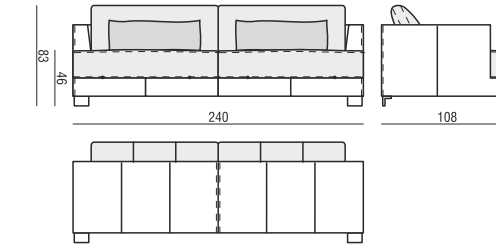

EXAMPLE OF LEATHER COVER

3 SEATER TWO PARTS

UPHOLSTERY FABRIC: FC - fix cover or LC - loose cover; LEATHER: FC - fix cover