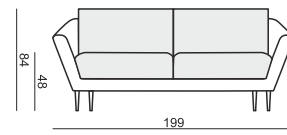

SITS
— *comfortable life*

cocktail
& design

AGDA

ARMCHAIR

2 SEATER

2,5 SEATER

3 SEATER

FOOTSTOOL 80x50

FOOTSTOOL 62x50

UPHOLSTERY

FABRIC: FC - fix cover

FEET

STANDARD COMFORT