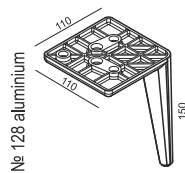

ARMCHAIR

2 SEATER

2,5 SEATER

3 SEATER

FOOTSTOOL 80x50

FOOTSTOOL 62x50

UPHOLSTERY

FABRIC: FC - fix cover

FEET

STANDARD COMFORT