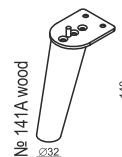

SITS
— *comfortable life*

cocktail
& design

AGDA

ARMCHAIR

2 SEATER

2,5 SEATER

3 SEATER

FOOTSTOOL 80x50

FOOTSTOOL 62x50

UPHOLSTERY

FABRIC: FC - fix cover

FEET

STANDARD COMFORT