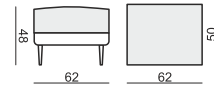

FOOTSTOOL 62x50

UPHOLSTERY

FABRIC: FC - fix cover

FEET