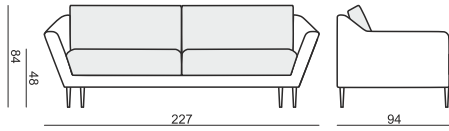

SITS
— *comfortable life*

cocktail
& design

AGDA

ARMCHAIR

2 SEATER

2,5 SEATER

3 SEATER

FOOTSTOOL 80x50