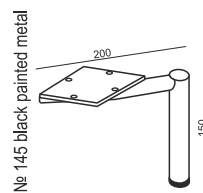

ARMCHAIR

2 SEATER

2,5 SEATER

3 SEATER

FOOTSTOOL 80x50

FOOTSTOOL 62x50

UPHOLSTERY

FABRIC: FC - fix cover

FEET

STANDARD COMFORT