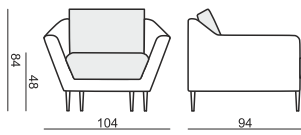

SITS
— *comfortable life*

cocktail
& design

AGDA

ARMCHAIR

2 SEATER

2,5 SEATER

3 SEATER

FOOTSTOOL 80x50