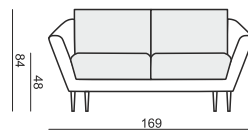

SITS
— *comfortable life*

cocktail
& design

AGDA

ARMCHAIR

2 SEATER

2,5 SEATER

3 SEATER

FOOTSTOOL 80x50

FOOTSTOOL 62x50

UPHOLSTERY

FABRIC: FC - fix cover

FEET

STANDARD COMFORT