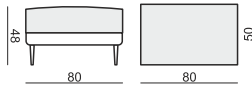

SITS
— *comfortable life*

cocktail
& design

AGDA

ARMCHAIR

2 SEATER

2,5 SEATER

3 SEATER

FOOTSTOOL 80x50