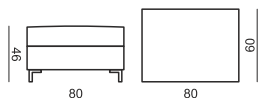

www.sits.eu
FEBRUARY 2016

2 SEATER

3 SEATER

FOOTSTOOL

SET 1 LEFT (or RIGHT)

CHAISELONGUE LEFT (or RIGHT) + 2 SEATER without ARMRESTS
+ CORNER 90° + 2 SEATER RIGHT (or LEFT)

SET 2 LEFT (or RIGHT)

DIVAN LEFT (or RIGHT) + 3 SEATER RIGHT (or LEFT)