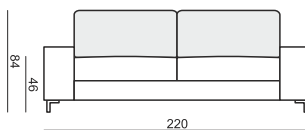

www.sits.eu
FEBRUARY 2016

2 SEATER

3 SEATER

FOOTSTOOL

SET 1 LEFT (or RIGHT)

CHAISELONGUE LEFT (or RIGHT) + 2 SEATER without ARMRESTS
+ CORNER 90° + 2 SEATER RIGHT (or LEFT)

SET 2 LEFT (or RIGHT)

DIVAN LEFT (or RIGHT) + 3 SEATER RIGHT (or LEFT)