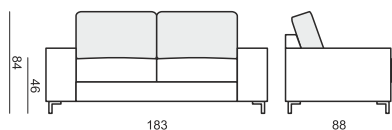

SITS
— *comfortable life*

home
& family

ANTON

ANTON

SITS reserves the right to change construction of products and components used due to improving durability of product and customer satisfaction without any further notice. Explicit ± 2 cm tolerance of all elements sizes.

www.sits.eu
FEBRUARY 2016

2 SEATER

3 SEATER

FOOTSTOOL

SET 1 LEFT (or RIGHT)

CHAISELONGUE LEFT (or RIGHT) + 2 SEATER without ARMRESTS
+ CORNER 90° + 2 SEATER RIGHT (or LEFT)

SET 2 LEFT (or RIGHT)

DIVAN LEFT (or RIGHT) + 3 SEATER RIGHT (or LEFT)