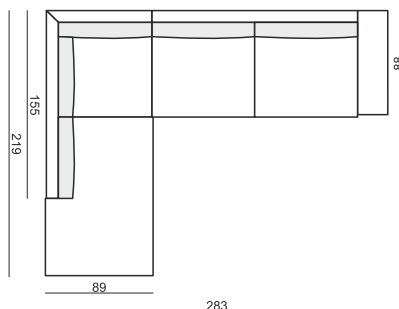

www.sits.eu
FEBRUARY 2016

2 SEATER

3 SEATER

FOOTSTOOL

SET 1 LEFT (or RIGHT)

CHAISELONGUE LEFT (or RIGHT) + 2 SEATER without ARMRESTS
+ CORNER 90° + 2 SEATER RIGHT (or LEFT)

SET 2 LEFT (or RIGHT)

DIVAN LEFT (or RIGHT) + 3 SEATER RIGHT (or LEFT)