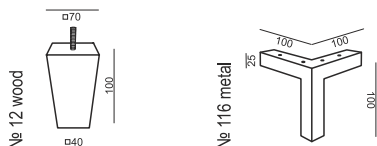

ANTON

SITS reserves the right to change construction of products and components used due to improving durability of product and customer satisfaction without any further notice. Explicit ± 2 cm tolerance of all elements sizes.

www.sits.eu
FEBRUARY 2016

2 SEATER

3 SEATER

FOOTSTOOL

SET 1 LEFT (or RIGHT)

CHAISELONGUE LEFT (or RIGHT) + 2 SEATER without ARMRESTS
+ CORNER 90° + 2 SEATER RIGHT (or LEFT)

SET 2 LEFT (or RIGHT)

DIVAN LEFT (or RIGHT) + 3 SEATER RIGHT (or LEFT)

UPHOLSTERY

FABRIC: FC - fix cover

FEET

STANDARD COMFORT

1. polyurethane foam/ high resilient polyurethane foam
2. bonnell springs
3. springs
4. solid wood and wood based elements
5. fabric
6. solid wood/metal legs