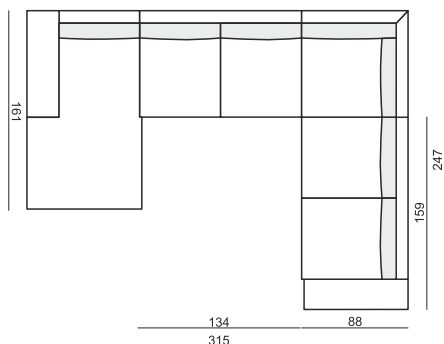

www.sits.eu
FEBRUARY 2016

2 SEATER

3 SEATER

FOOTSTOOL

SET 1 LEFT (or RIGHT)

CHAISELONGUE LEFT (or RIGHT) + 2 SEATER without ARMRESTS
+ CORNER 90° + 2 SEATER RIGHT (or LEFT)

SET 2 LEFT (or RIGHT)

DIVAN LEFT (or RIGHT) + 3 SEATER RIGHT (or LEFT)