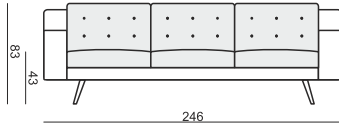

SITS
— *comfortable life*

home
& family

AXEL

ARMCHAIR

FOOTSTOOL

4 SEATER

3 SEATER

2 SEATER

4 SEATER with SHORT BACK CUSHIONS

3 SEATER with SHORT BACK CUSHIONS

2 SEATER with SHORT BACK CUSHIONS

SET 1 LEFT (or RIGHT)

CHAISELONGUE LEFT (or RIGHT) + 3 SEATER RIGHT (or LEFT)

SET 1 LEFT (or RIGHT) with SHORT BACK CUSHIONS