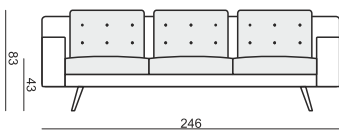

SITS
— *comfortable life*

home
& family

AXEL

ARMCHAIR

FOOTSTOOL

4 SEATER

3 SEATER

2 SEATER

4 SEATER with SHORT BACK CUSHIONS

3 SEATER with SHORT BACK CUSHIONS

2 SEATER with SHORT BACK CUSHIONS

SET 1 LEFT (or RIGHT)

CHAISELONGUE LEFT (or RIGHT) + 3 SEATER RIGHT (or LEFT)

SET 1 LEFT (or RIGHT) with SHORT BACK CUSHIONS