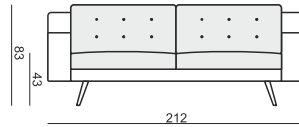

SITS
— *comfortable life*

home
& family

AXEL

ARMCHAIR

FOOTSTOOL

4 SEATER

3 SEATER

2 SEATER

4 SEATER with SHORT BACK CUSHIONS

3 SEATER with SHORT BACK CUSHIONS

2 SEATER with SHORT BACK CUSHIONS

SET 1 LEFT (or RIGHT)

CHAISELONGUE LEFT (or RIGHT) + 3 SEATER RIGHT (or LEFT)

SET 1 LEFT (or RIGHT) with SHORT BACK CUSHIONS