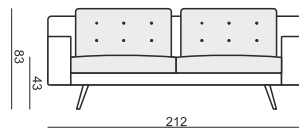

SITS
— *comfortable life*

home
& family

AXEL

ARMCHAIR

FOOTSTOOL

4 SEATER

3 SEATER

2 SEATER

4 SEATER with SHORT BACK CUSHIONS

3 SEATER with SHORT BACK CUSHIONS

2 SEATER with SHORT BACK CUSHIONS

SET 1 LEFT (or RIGHT)

CHAISELONGUE LEFT (or RIGHT) + 3 SEATER RIGHT (or LEFT)

SET 1 LEFT (or RIGHT) with SHORT BACK CUSHIONS