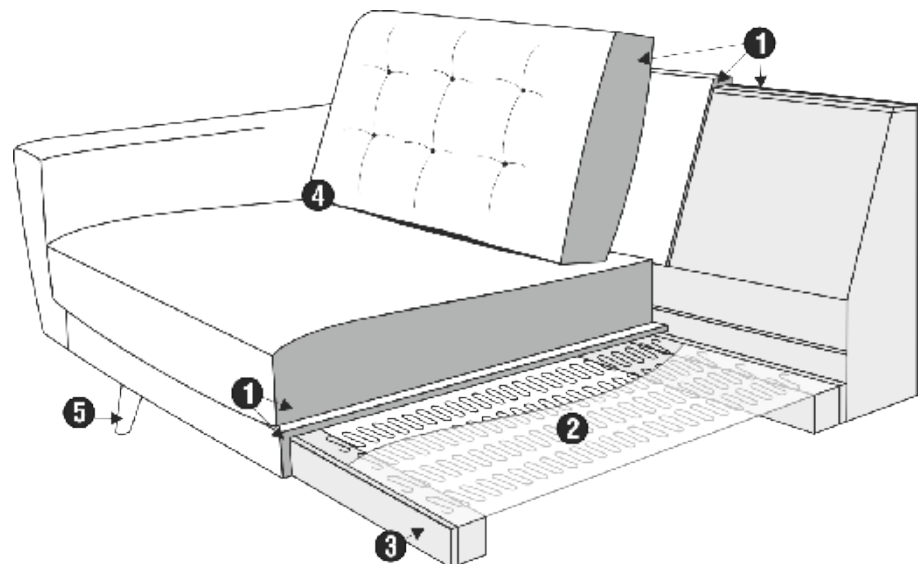

4 SEATER with SHORT BACK CUSHIONS

3 SEATER with SHORT BACK CUSHIONS

2 SEATER with SHORT BACK CUSHIONS

SET 1 LEFT (or RIGHT)

CHAISELONGUE LEFT (or RIGHT) + 3 SEATER RIGHT (or LEFT)

SET 1 LEFT (or RIGHT) with SHORT BACK CUSHIONS

CHAISELONGUE LEFT (or RIGHT) + 3 SEATER RIGHT (or LEFT)

UPHOLSTERY

FABRIC: FC - fix cover

FEET

STANDARD COMFORT

1. polyurethane foam/ high resilient polyurethane foam
2. springs
3. FSC certified solid wood and wood based elements
4. fabric
5. FSC certified solid wood legs