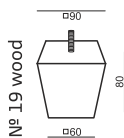

www.sits.eu
MARCH 2015

3 SEATER SOFA BED (with box 166x68 cm)

UPHOLSTERY

FABRIC: FC - fix cover

FEET

COMFORT