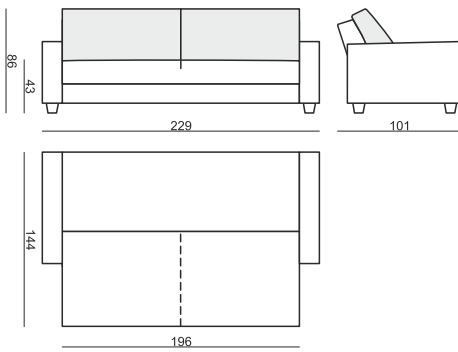

SITS
— *comfortable life*

home
& family

BARI

BARI

SITS reserves the right to change construction of products and components used due to improving durability of product and customer satisfaction without any further notice. Explicit ± 2 cm tolerance of all elements sizes.

www.sits.eu
MARCH 2015

3 SEATER SOFA BED (with box 166x68 cm)

UPHOLSTERY

FABRIC: FC - fix cover

FEET

COMFORT