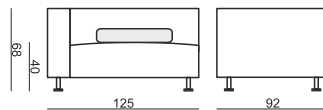

www.sits.eu
APRIL 2015

ARMCHAIR

ELEMENT LEFT (or RIGHT)

2 SEATER

2,5 SEATER

3 SEATER

3 SEATER LEFT (or RIGHT)

CORNER ELEMENT

FOOTSTOOL

SET 1 ELEMENT LEFT + RIGHT

SET 2 CORNER 250x250

SET 3 CORNER 250x217 LEFT (or RIGHT)

SET 4 CORNER 292x220 LEFT (or RIGHT)

EXAMPLE OF LEATHER COVER

ARMCHAIR

2 SEATER