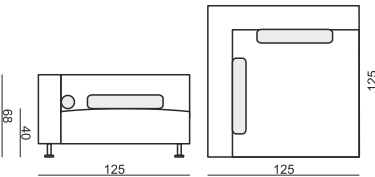

www.sits.eu
APRIL 2015

ARMCHAIR

ELEMENT LEFT (or RIGHT)

2 SEATER

2,5 SEATER

3 SEATER

3 SEATER LEFT (or RIGHT)

CORNER ELEMENT

FOOTSTOOL

SET 1 ELEMENT LEFT + RIGHT

SET 2 CORNER 250x250

SET 3 CORNER 250x217 LEFT (or RIGHT)

SET 4 CORNER 292x220 LEFT (or RIGHT)

EXAMPLE OF LEATHER COVER

ARMCHAIR

2 SEATER