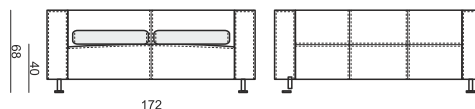

FOOTSTOOL

SET 1 ELEMENT LEFT + RIGHT

SET 2 CORNER 250x250

SET 3 CORNER 250x217 LEFT (or RIGHT)

SET 4 CORNER 292x220 LEFT (or RIGHT)

EXAMPLE OF LEATHER COVER

ARMCHAIR

2 SEATER