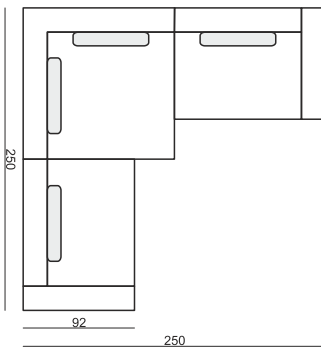

www.sits.eu
APRIL 2015

ARMCHAIR

ELEMENT LEFT (or RIGHT)

2 SEATER

2,5 SEATER

3 SEATER

3 SEATER LEFT (or RIGHT)

CORNER ELEMENT

FOOTSTOOL

SET 1 ELEMENT LEFT + RIGHT

SET 2 CORNER 250x250

SET 3 CORNER 250x217 LEFT (or RIGHT)

SET 4 CORNER 292x220 LEFT (or RIGHT)

EXAMPLE OF LEATHER COVER

ARMCHAIR

2 SEATER