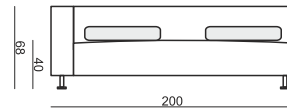

www.sits.eu
APRIL 2015

ARMCHAIR

ELEMENT LEFT (or RIGHT)

2 SEATER

2,5 SEATER

3 SEATER

3 SEATER LEFT (or RIGHT)

CORNER ELEMENT