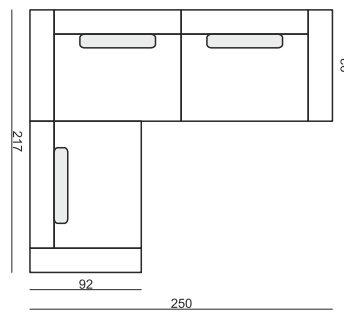

www.sits.eu
APRIL 2015

ARMCHAIR

ELEMENT LEFT (or RIGHT)

2 SEATER

2,5 SEATER

3 SEATER

3 SEATER LEFT (or RIGHT)

CORNER ELEMENT

FOOTSTOOL

SET 1 ELEMENT LEFT + RIGHT

SET 2 CORNER 250x250

SET 3 CORNER 250x217 LEFT (or RIGHT)

SET 4 CORNER 292x220 LEFT (or RIGHT)

EXAMPLE OF LEATHER COVER

ARMCHAIR

2 SEATER