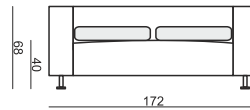

www.sits.eu
APRIL 2015

ARMCHAIR

ELEMENT LEFT (or RIGHT)

2 SEATER

2,5 SEATER

3 SEATER

3 SEATER LEFT (or RIGHT)

CORNER ELEMENT

FOOTSTOOL

SET 1 ELEMENT LEFT + RIGHT

SET 2 CORNER 250x250

SET 3 CORNER 250x217 LEFT (or RIGHT)

SET 4 CORNER 292x220 LEFT (or RIGHT)

EXAMPLE OF LEATHER COVER

ARMCHAIR

2 SEATER