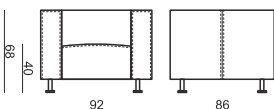

www.sits.eu
APRIL 2015

ARMCHAIR

ELEMENT LEFT (or RIGHT)

2 SEATER

2,5 SEATER

3 SEATER

3 SEATER LEFT (or RIGHT)

CORNER ELEMENT

FOOTSTOOL

SET 1 ELEMENT LEFT + RIGHT

SET 2 CORNER 250x250

SET 3 CORNER 250x217 LEFT (or RIGHT)

SET 4 CORNER 292x220 LEFT (or RIGHT)

EXAMPLE OF LEATHER COVER

ARMCHAIR

2 SEATER