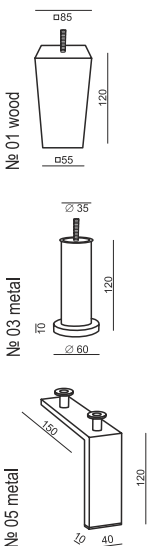

UPHOLSTERY

FABRIC: FC - fix cover and LEATHER

FEET