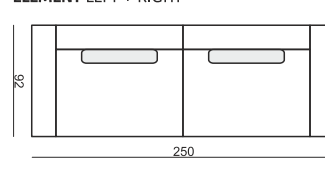

www.sits.eu
APRIL 2015

ARMCHAIR

ELEMENT LEFT (or RIGHT)

2 SEATER

2,5 SEATER

3 SEATER

3 SEATER LEFT (or RIGHT)

CORNER ELEMENT

FOOTSTOOL

SET 1 ELEMENT LEFT + RIGHT

SET 2 CORNER 250x250

SET 3 CORNER 250x217 LEFT (or RIGHT)

SET 4 CORNER 292x220 LEFT (or RIGHT)

EXAMPLE OF LEATHER COVER

ARMCHAIR

2 SEATER