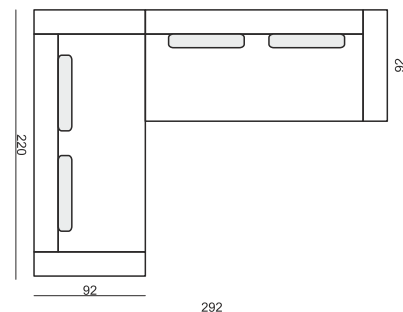

FOOTSTOOL

SET 1 ELEMENT LEFT + RIGHT

SET 2 CORNER 250x250

SET 3 CORNER 250x217 LEFT (or RIGHT)

SET 4 CORNER 292x220 LEFT (or RIGHT)

EXAMPLE OF LEATHER COVER

ARMCHAIR

2 SEATER