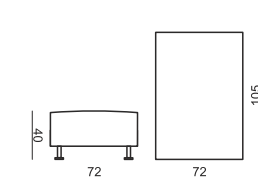

www.sits.eu
APRIL 2015

ARMCHAIR

ELEMENT LEFT (or RIGHT)

2 SEATER

2,5 SEATER

3 SEATER

3 SEATER LEFT (or RIGHT)

CORNER ELEMENT

FOOTSTOOL

SET 1 ELEMENT LEFT + RIGHT

SET 2 CORNER 250x250

SET 3 CORNER 250x217 LEFT (or RIGHT)

SET 4 CORNER 292x220 LEFT (or RIGHT)

EXAMPLE OF LEATHER COVER

ARMCHAIR

2 SEATER