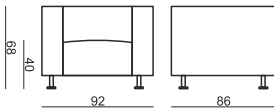

www.sits.eu
APRIL 2015

ARMCHAIR

ELEMENT LEFT (or RIGHT)

2 SEATER

2,5 SEATER

3 SEATER

3 SEATER LEFT (or RIGHT)

CORNER ELEMENT

FOOTSTOOL

SET 1 ELEMENT LEFT + RIGHT

SET 2 CORNER 250x250

SET 3 CORNER 250x217 LEFT (or RIGHT)

SET 4 CORNER 292x220 LEFT (or RIGHT)

EXAMPLE OF LEATHER COVER

ARMCHAIR

2 SEATER