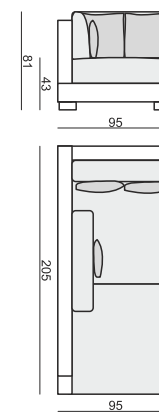

**ARMCHAIR**

**3 SEATER (two parts)**

**2 SEATER**

**2 SEATER LEFT (or RIGHT)**

**2 SEATER without ARMRESTS**

**4 SEATER (two parts)**

**4 SEATER LEFT (or RIGHT)**

**4 SEATER without ARMRESTS**

**DIVAN LEFT (or RIGHT)**

**CORNER 90°**

**FOOTSTOOL**

tea  
& book

COLORADO

**SET 1**  
DIVAN LEFT + 2 SEATER without ARMRESTS + DIVAN RIGHT

**SET 2**  
DIVAN LEFT + 4 SEATER (two parts) without ARMRESTS + DIVAN RIGHT

**SET 3 RIGHT (or LEFT)**  
2 SEATER LEFT (or RIGHT) + DIVAN RIGHT (or LEFT)

**SET 4 RIGHT (or LEFT)**  
4 SEATER (two parts) LEFT (or RIGHT) + DIVAN RIGHT (or LEFT)

**SET 5**  
2 SEATER LEFT + CORNER + 2 SEATER RIGHT