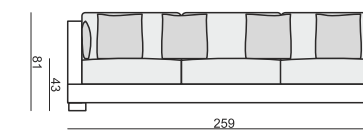

**ARMCHAIR**

**3 SEATER (two parts)**

**2 SEATER**

**2 SEATER LEFT (or RIGHT)**

**2 SEATER without ARMRESTS**

**4 SEATER (two parts)**

**4 SEATER LEFT (or RIGHT)**

**4 SEATER without ARMRESTS**

**DIVAN LEFT (or RIGHT)**

**CORNER 90°**

**FOOTSTOOL**

tea  
& book

COLORADO

**SET 1**  
DIVAN LEFT + 2 SEATER without ARMRESTS + DIVAN RIGHT

**SET 2**  
DIVAN LEFT + 4 SEATER (two parts) without ARMRESTS + DIVAN RIGHT

**SET 3 RIGHT (or LEFT)**  
2 SEATER LEFT (or RIGHT) + DIVAN RIGHT (or LEFT)

**SET 4 RIGHT (or LEFT)**  
4 SEATER (two parts) LEFT (or RIGHT) + DIVAN RIGHT (or LEFT)

**SET 5**  
2 SEATER LEFT + CORNER + 2 SEATER RIGHT