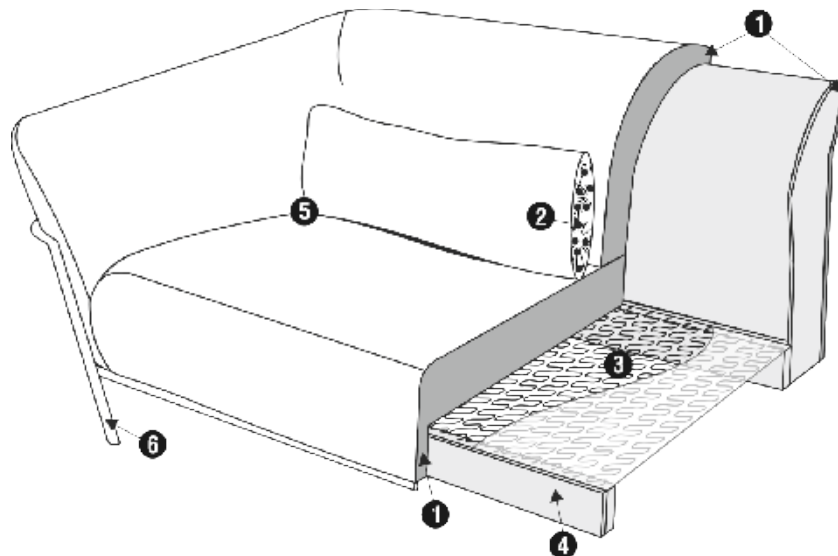

STANDARD COMFORT

1. polyurethane foam/ high resilient polyurethane foam
2. cushion chamber with mix of feather and silicone balls
3. springs
4. FSC certified solid wood and wood based elements
5. fabric
6. metal frame