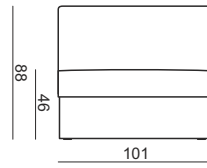

SITS
— *comfortable life*

cocktail
& design

HEDDA

ELEMENT 60

ELEMENT 100

ELEMENT 120

CORNER 90°

BENCH RIGHT (or LEFT)