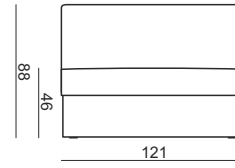

SITS
— *comfortable life*

cocktail
& design

HEDDA

ELEMENT 60

ELEMENT 100

ELEMENT 120

CORNER 90°

BENCH RIGHT (or LEFT)