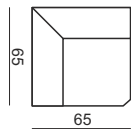

SITS
— *comfortable life*

cocktail
& design

HEDDA

ELEMENT 60

ELEMENT 100

ELEMENT 120

CORNER 90°

BENCH RIGHT (or LEFT)