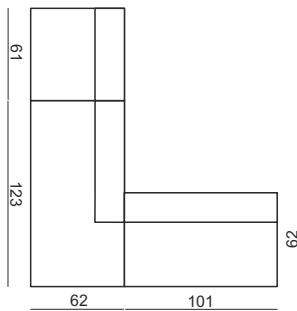

CORNER 90°

BENCH RIGHT (or LEFT)

EXAMPLE SET

ELEMENT 60 + BENCH RIGHT + ELEMENT 100