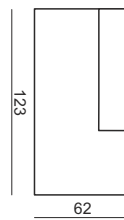

SITS
— *comfortable life*

cocktail
& design

HEDDA

ELEMENT 60

ELEMENT 100

ELEMENT 120

CORNER 90°

BENCH RIGHT (or LEFT)