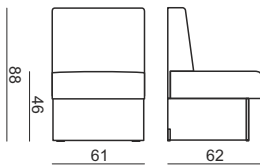

SITS
— *comfortable life*

cocktail
& design

HEDDA

ELEMENT 60

ELEMENT 100

ELEMENT 120

CORNER 90°

BENCH RIGHT (or LEFT)