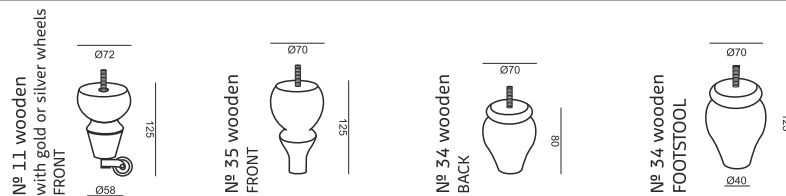

HOWARD

SITS reserves the right to change construction of products and components used due to improving durability of product and customer satisfaction without any further notice. Explicit ± 2 cm tolerance of all elements sizes.

www.sits.eu
MARCH 2013

ARMCHAIR

3 SEATER

3,5 SEATER

3,5 SEATER (two parts)

CHAISELONGUE LEFT (or RIGHT) available also as freestanding

FOOTSTOOL

SET 1 RIGHT (or LEFT)

3 SEATER LEFT(or RIGHT) + CHAISELONGUE RIGHT(or LEFT)

SET 2

ARMCHAIR LEFT + CORNER 30° + ARMCHAIR RIGHT

SET 3 LEFT (or RIGHT)

ARMCHAIR LEFT (or RIGHT) + CORNER 30° + 3 SEATER RIGHT (or LEFT)

SET 4

3 SEATER LEFT + CORNER 30° + 3 SEATER RIGHT

UPHOLSTERY

FABRIC: FC - fix cover

FEET

COMFORT