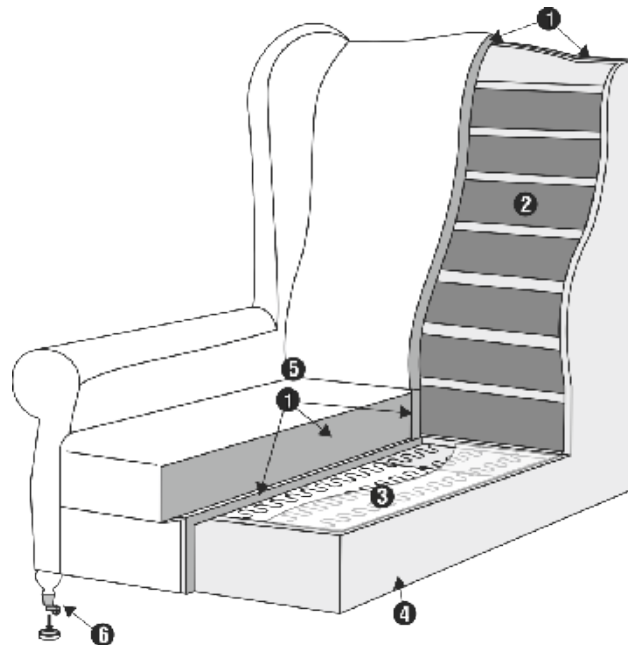

SITS
— *comfortable life*

home
& family

HUMPHREY

ARMCHAIR HIGH

FOOTSTOOL 58x49

UPHOLSTERY

FABRIC: FC - fix cover

FEET

ARMCHAIR HIGH

FOOTSTOOL

STANDARD COMFORT

1. polyurethane foam
2. upholstery belts
3. springs
4. FSC certified solid wood and wood based elements
5. fabric
6. FSC certified solid wood legs with metal rolls and floor protection

LUX COMFORT

1. polyurethane foam
2. cushion chamber with mix of feather and silicone balls
3. upholstery belts
4. springs
5. FSC certified solid wood and wood based elements
6. FSC certified solid wood legs with metal rolls and floor protection
7. FSC certified solid wood legs with metal rolls and floor protection