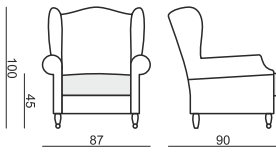

SITS
— *comfortable life*

home
& family

HUMPHREY

ARMCHAIR HIGH

FOOTSTOOL 58x49

UPHOLSTERY

FABRIC: FC - fix cover

FEET