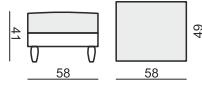

SITS
— *comfortable life*

home
& family

HUMPHREY

ARMCHAIR HIGH

FOOTSTOOL 58x49

UPHOLSTERY

FABRIC: FC - fix cover

FEET