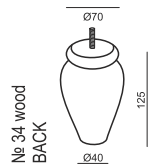

FEET

ARMCHAIR HIGH

FOOTSTOOL