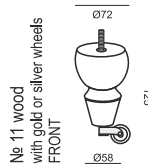

FEET

ARMCHAIR HIGH

FOOTSTOOL