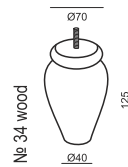

FEET

ARMCHAIR HIGH

FOOTSTOOL