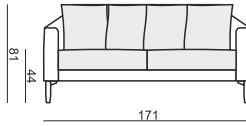

SITS
— *comfortable life*

cocktail
& design

IVY

ARMCHAIR

2 SEATER

2,5 SEATER

3 SEATER

FOOTSTOOL