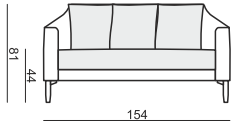

SITS
— *comfortable life*

cocktail
& design

IVY

ARMCHAIR

2 SEATER

2,5 SEATER

3 SEATER

FOOTSTOOL