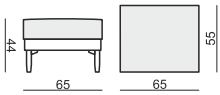

SITS
— *comfortable life*

cocktail
& design

IVY

ARMCHAIR

2 SEATER

2,5 SEATER

3 SEATER

FOOTSTOOL