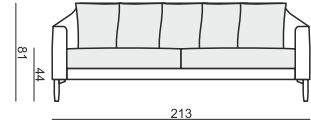

SITS
— *comfortable life*

cocktail
& design

IVY

ARMCHAIR

2 SEATER

2,5 SEATER

3 SEATER

FOOTSTOOL