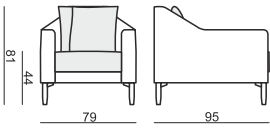

SITS
— *comfortable life*

cocktail
& design

IVY

ARMCHAIR

2 SEATER

2,5 SEATER

3 SEATER

FOOTSTOOL