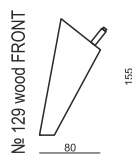

SITS
— *comfortable life*

cocktail
& design

JULIUS

ARMCHAIR

UPHOLSTERY

FABRIC and LEATHER: FC - fix cover

FEET

STANDARD COMFORT