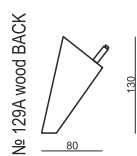

SITS
— *comfortable life*

cocktail
& design

JULIUS

ARMCHAIR

UPHOLSTERY

FABRIC and LEATHER: FC - fix cover

FEET

STANDARD COMFORT