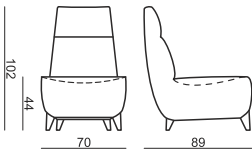

SITS
— *comfortable life*

cocktail
& design

JULIUS

ARMCHAIR

UPHOLSTERY

FABRIC and LEATHER: FC - fix cover

FEET

STANDARD COMFORT