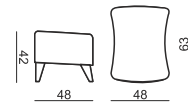

SITS
— *comfortable life*

cocktail
& design

KATO

ARMCHAIR

ARMCHAIR with BUTTONS

FOOTSTOOL

UPHOLSTERY

FABRIC: FC - fix cover LIMITED CHOICE OF FABRICS. CHECK WITH SALES STAFF.