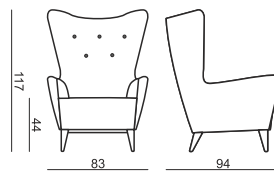

SITS
— *comfortable life*

cocktail
& design

KATO

ARMCHAIR

ARMCHAIR with BUTTONS

FOOTSTOOL

UPHOLSTERY

FABRIC: FC - fix cover LIMITED CHOICE OF FABRICS. CHECK WITH SALES STAFF.