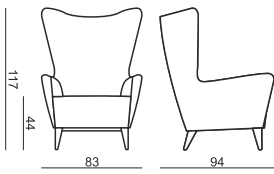

SITS
— *comfortable life*

cocktail
& design

KATO

ARMCHAIR

ARMCHAIR with BUTTONS

FOOTSTOOL

UPHOLSTERY

FABRIC: FC - fix cover LIMITED CHOICE OF FABRICS. CHECK WITH SALES STAFF.