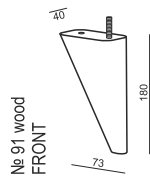

FEET

STANDARD COMFORT