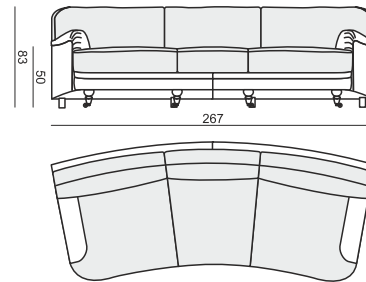

SITS
— *comfortable life*

home
& family

OLLE

ARMCHAIR

FOOTSTOOL

3 SEATER

3,5 SEATER (2 cushions)

3,5 SEATER (3 cushions)

3,5 SEATER ROUND (2 cushions)

3,5 SEATER ROUND (3 cushions)

UPHOLSTERY

FABRIC: FC - fix cover

FEET

FOR FOOTSTOOL ONLY FRONT FEET AVAILABLE

STANDARD COMFORT

1. polyurethane foam/ high resilient polyurethane foam
2. foam flakes with silicone balls
3. springs
4. FSC certified solid wood and wood based elements
5. fabric
6. FSC certified solid wood legs with metal rolls and floor protection