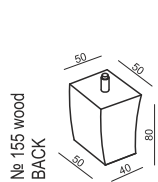

3,5 SEATER ROUND (2 cushions)

3,5 SEATER ROUND (3 cushions)

UPHOLSTERY

FABRIC: FC - fix cover

FEET

FOR FOOTSTOOL ONLY FRONT FEET AVAILABLE

STANDARD COMFORT

1. polyurethane foam/ high resilient polyurethane foam
2. foam flakes with silicone balls
3. springs
4. FSC certified solid wood and wood based elements
5. fabric
6. FSC certified solid wood legs with metal rolls and floor protection