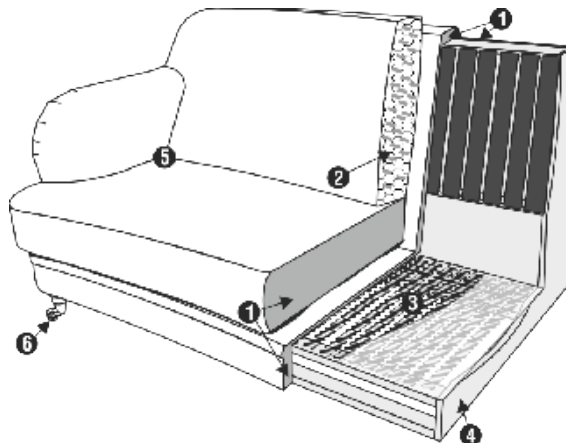

3,5 SEATER ROUND (2 cushions)

3,5 SEATER ROUND (3 cushions)

UPHOLSTERY

FABRIC: FC - fix cover

FEET

FOR FOOTSTOOL ONLY FRONT FEET AVAILABLE

STANDARD COMFORT

1. polyurethane foam/ high resilient polyurethane foam
2. foam flakes with silicone balls
3. springs
4. FSC certified solid wood and wood based elements
5. fabric
6. FSC certified solid wood legs with metal rolls and floor protection