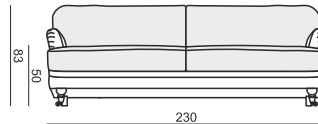

SITS
— *comfortable life*

home
& family

OLLE

ARMCHAIR

FOOTSTOOL

3 SEATER

3,5 SEATER (2 cushions)

3,5 SEATER (3 cushions)