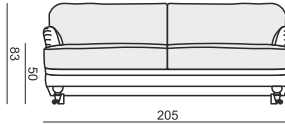

SITS
— *comfortable life*

home
& family

OLLE

ARMCHAIR

FOOTSTOOL

3 SEATER

3,5 SEATER (2 cushions)

3,5 SEATER (3 cushions)