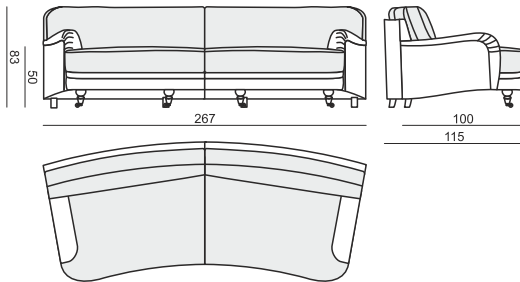

SITS
— *comfortable life*

home
& family

OLLE

ARMCHAIR

FOOTSTOOL

3 SEATER

3,5 SEATER (2 cushions)

3,5 SEATER (3 cushions)

3,5 SEATER ROUND (2 cushions)

3,5 SEATER ROUND (3 cushions)

UPHOLSTERY

FABRIC: FC - fix cover

FEET

FOR FOOTSTOOL ONLY FRONT FEET AVAILABLE

STANDARD COMFORT

1. polyurethane foam/ high resilient polyurethane foam
2. foam flakes with silicone balls
3. springs
4. FSC certified solid wood and wood based elements
5. fabric
6. FSC certified solid wood legs with metal rolls and floor protection