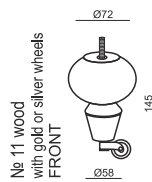

3,5 SEATER ROUND (2 cushions)

3,5 SEATER ROUND (3 cushions)

UPHOLSTERY

FABRIC: FC - fix cover

FEET

FOR FOOTSTOOL ONLY FRONT FEET AVAILABLE

STANDARD COMFORT

1. polyurethane foam/ high resilient polyurethane foam
2. foam flakes with silicone balls
3. springs
4. FSC certified solid wood and wood based elements
5. fabric
6. FSC certified solid wood legs with metal rolls and floor protection