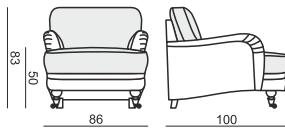

SITS
— *comfortable life*

home
& family

OLLE

ARMCHAIR

FOOTSTOOL

3 SEATER

3,5 SEATER (2 cushions)

3,5 SEATER (3 cushions)

3,5 SEATER ROUND (2 cushions)

3,5 SEATER ROUND (3 cushions)

UPHOLSTERY

FABRIC: FC - fix cover

FEET

FOR FOOTSTOOL ONLY FRONT FEET AVAILABLE

STANDARD COMFORT

1. polyurethane foam/ high resilient polyurethane foam
2. foam flakes with silicone balls
3. springs
4. FSC certified solid wood and wood based elements
5. fabric
6. FSC certified solid wood legs with metal rolls and floor protection