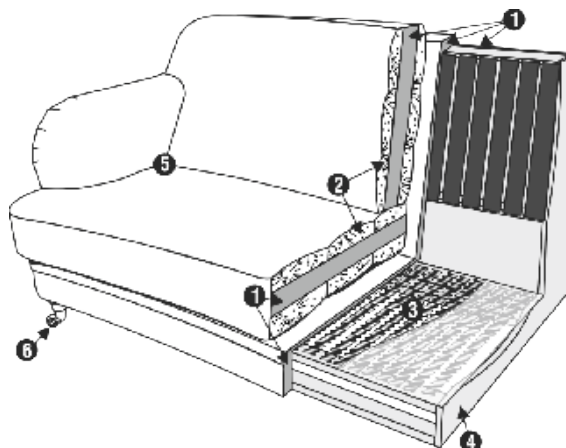

LUX COMFORT

1. polyurethane foam/ high resilient polyurethane foam
2. cushion chamber with mix of feather and silicone balls
3. springs
4. FSC certified solid wood and wood based elements
5. fabric
6. FSC certified solid wood legs with metal rolls and floor protection