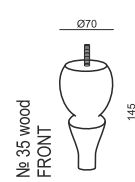

3,5 SEATER ROUND (2 cushions)

3,5 SEATER ROUND (3 cushions)

UPHOLSTERY

FABRIC: FC - fix cover

FEET

FOR FOOTSTOOL ONLY FRONT FEET AVAILABLE

STANDARD COMFORT

1. polyurethane foam/ high resilient polyurethane foam
2. foam flakes with silicone balls
3. springs
4. FSC certified solid wood and wood based elements
5. fabric
6. FSC certified solid wood legs with metal rolls and floor protection