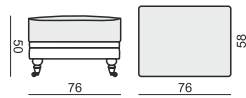

SITS
— *comfortable life*

home
& family

OLLE

ARMCHAIR

FOOTSTOOL

3 SEATER

3,5 SEATER (2 cushions)

3,5 SEATER (3 cushions)