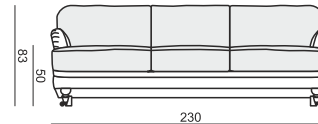

SITS
— *comfortable life*

home
& family

OLLE

ARMCHAIR

FOOTSTOOL

3 SEATER

3,5 SEATER (2 cushions)

3,5 SEATER (3 cushions)