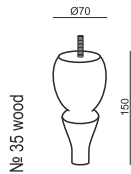

www.sits.eu
MARCH 2015

ARMCHAIR

FOOTSTOOL

2 SEATER

3 SEATER

UPHOLSTERY

FABRIC: FC - fix cover

FEET