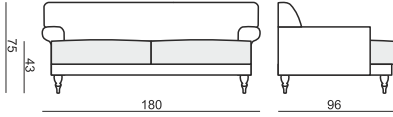

www.sits.eu
MARCH 2015

ARMCHAIR

FOOTSTOOL

2 SEATER

3 SEATER

UPHOLSTERY

FABRIC: FC - fix cover

FEET