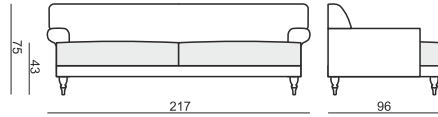

www.sits.eu
MARCH 2015

ARMCHAIR

FOOTSTOOL

2 SEATER

3 SEATER

UPHOLSTERY

FABRIC: FC - fix cover

FEET