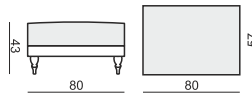

RASMUS

SITS reserves the right to change construction of products and components used due to improving durability of product and customer satisfaction without any further notice. Explicit ± 2 cm tolerance of all elements sizes.

www.sits.eu
MARCH 2015

ARMCHAIR

FOOTSTOOL

2 SEATER

3 SEATER

UPHOLSTERY

FABRIC: FC - fix cover

FEET

STANDARD COMFORT