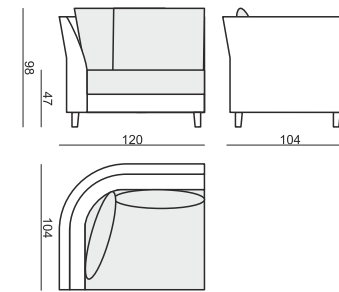

SITS
— comfortable life

SAGA

www.sits.eu
JULY 2012

ELEMENT 120 STRAIGHT LEFT (or RIGHT)

ELEMENT 101

CORNER 90°

ELEMENT 120 ROUND LEFT (or RIGHT)

ELEMENT 76

CORNER ROUND 90°

3 SEATER

FOOTSTOOL 75x75

FOOTSTOOL 90x95

FOOTSTOOL 100x65

tea
& book

SAGA

SET 1
ELEMENT 120 ROUND LEFT
+ ELEMENT 101 + ELEMENT 120 ROUND RIGHT

SET 2 LEFT (or RIGHT)
ELEMENT 101 + CORNER 90°
+ ELEMENT 101 + ELEMENT 120 ROUND RIGHT (or LEFT)

SET 3 LEFT (or RIGHT)
ELEMENT 101 + CORNER 90°
+ ELEMENT 101 + ELEMENT 120 STRAIGHT RIGHT (or LEFT)

SET 4
ELEMENT 120 ROUND LEFT + ELEMENT 101
+ CORNER 90° + ELEMENT 101 + ELEMENT 120 ROUND RIGHT

SET 5
ELEMENT 120 STRAIGHT LEFT + ELEMENT 101
+ CORNER 90° + ELEMENT 101 + ELEMENT 120 STRAIGHT RIGHT

SITS reserves the right to change construction of products and components used due to improving durability of product and customer satisfaction without any further notice. Explicit ±2 cm tolerance of all elements sizes.