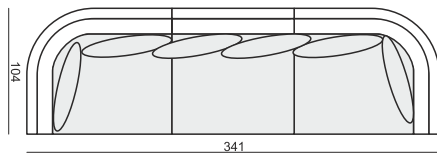

SITS
— comfortable life

SAGA

www.sits.eu
JULY 2012

ELEMENT 120 STRAIGHT LEFT (or RIGHT)

ELEMENT 101

CORNER 90°

ELEMENT 120 ROUND LEFT (or RIGHT)

ELEMENT 76

CORNER ROUND 90°

3 SEATER

FOOTSTOOL 75x75

FOOTSTOOL 90x95

FOOTSTOOL 100x65

tea
& book

SAGA

SET 1
ELEMENT 120 ROUND LEFT
+ ELEMENT 101 + ELEMENT 120 ROUND RIGHT

SET 2 LEFT (or RIGHT)
ELEMENT 101 + CORNER 90°
+ ELEMENT 101 + ELEMENT 120 ROUND RIGHT (or LEFT)

SET 3 LEFT (or RIGHT)
ELEMENT 101 + CORNER 90°
+ ELEMENT 101 + ELEMENT 120 STRAIGHT RIGHT (or LEFT)

SET 4
ELEMENT 120 ROUND LEFT + ELEMENT 101
+ CORNER 90° + ELEMENT 101 + ELEMENT 120 ROUND RIGHT

SET 5
ELEMENT 120 STRAIGHT LEFT + ELEMENT 101
+ CORNER 90° + ELEMENT 101 + ELEMENT 120 STRAIGHT RIGHT

SITS reserves the right to change construction of products and components used due to improving durability of product and customer satisfaction without any further notice. Explicit ±2 cm tolerance of all elements sizes.