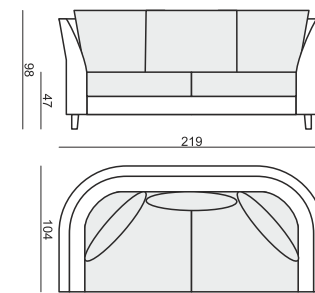

SITS
— comfortable life

SAGA

www.sits.eu
JULY 2012

ELEMENT 120 STRAIGHT LEFT (or RIGHT)

ELEMENT 101

CORNER 90°

ELEMENT 120 ROUND LEFT (or RIGHT)

ELEMENT 76

CORNER ROUND 90°

3 SEATER

FOOTSTOOL 75x75

FOOTSTOOL 90x95

FOOTSTOOL 100x65

tea
& book

SAGA

SET 1
ELEMENT 120 ROUND LEFT
+ ELEMENT 101 + ELEMENT 120 ROUND RIGHT

SET 2 LEFT (or RIGHT)
ELEMENT 101 + CORNER 90°
+ ELEMENT 101 + ELEMENT 120 ROUND RIGHT (or LEFT)

SET 3 LEFT (or RIGHT)
ELEMENT 101 + CORNER 90°
+ ELEMENT 101 + ELEMENT 120 STRAIGHT RIGHT (or LEFT)

SET 4
ELEMENT 120 ROUND LEFT + ELEMENT 101
+ CORNER 90° + ELEMENT 101 + ELEMENT 120 ROUND RIGHT

SET 5
ELEMENT 120 STRAIGHT LEFT + ELEMENT 101
+ CORNER 90° + ELEMENT 101 + ELEMENT 120 STRAIGHT RIGHT

SITS reserves the right to change construction of products and components used due to improving durability of product and customer satisfaction without any further notice. Explicit ±2 cm tolerance of all elements sizes.