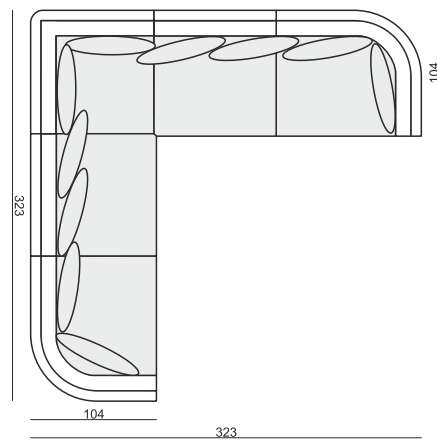

SITS
— comfortable life

SAGA

www.sits.eu
JULY 2012

ELEMENT 120 STRAIGHT LEFT (or RIGHT)

ELEMENT 101

CORNER 90°

ELEMENT 120 ROUND LEFT (or RIGHT)

ELEMENT 76

CORNER ROUND 90°

3 SEATER

FOOTSTOOL 75x75

FOOTSTOOL 90x95

FOOTSTOOL 100x65

tea
& book

SAGA

SET 1
ELEMENT 120 ROUND LEFT
+ ELEMENT 101 + ELEMENT 120 ROUND RIGHT

SET 2 LEFT (or RIGHT)
ELEMENT 101 + CORNER 90°
+ ELEMENT 101 + ELEMENT 120 ROUND RIGHT (or LEFT)

SET 3 LEFT (or RIGHT)
ELEMENT 101 + CORNER 90°
+ ELEMENT 101 + ELEMENT 120 STRAIGHT RIGHT (or LEFT)

SET 4
ELEMENT 120 ROUND LEFT + ELEMENT 101
+ CORNER 90° + ELEMENT 101 + ELEMENT 120 ROUND RIGHT

SET 5
ELEMENT 120 STRAIGHT LEFT + ELEMENT 101
+ CORNER 90° + ELEMENT 101 + ELEMENT 120 STRAIGHT RIGHT

SITS reserves the right to change construction of products and components used due to improving durability of product and customer satisfaction without any further notice. Explicit ±2 cm tolerance of all elements sizes.