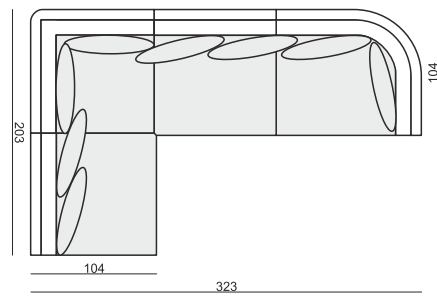

SITS
— comfortable life

SAGA

www.sits.eu
JULY 2012

ELEMENT 120 STRAIGHT LEFT (or RIGHT)

ELEMENT 101

CORNER 90°

ELEMENT 120 ROUND LEFT (or RIGHT)

ELEMENT 76

CORNER ROUND 90°

3 SEATER

FOOTSTOOL 75x75

FOOTSTOOL 90x95

FOOTSTOOL 100x65

tea
& book

SAGA

SET 1
ELEMENT 120 ROUND LEFT
+ ELEMENT 101 + ELEMENT 120 ROUND RIGHT

SET 2 LEFT (or RIGHT)
ELEMENT 101 + CORNER 90°
+ ELEMENT 101 + ELEMENT 120 ROUND RIGHT (or LEFT)

SET 3 LEFT (or RIGHT)
ELEMENT 101 + CORNER 90°
+ ELEMENT 101 + ELEMENT 120 STRAIGHT RIGHT (or LEFT)

SET 4
ELEMENT 120 ROUND LEFT + ELEMENT 101
+ CORNER 90° + ELEMENT 101 + ELEMENT 120 ROUND RIGHT

SET 5
ELEMENT 120 STRAIGHT LEFT + ELEMENT 101
+ CORNER 90° + ELEMENT 101 + ELEMENT 120 STRAIGHT RIGHT

SITS reserves the right to change construction of products and components used due to improving durability of product and customer satisfaction without any further notice. Explicit ±2 cm tolerance of all elements sizes.