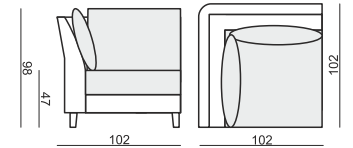

SITS
— comfortable life

SAGA

www.sits.eu
JULY 2012

ELEMENT 120 STRAIGHT LEFT (or RIGHT)

ELEMENT 101

CORNER 90°

ELEMENT 120 ROUND LEFT (or RIGHT)

ELEMENT 76

CORNER ROUND 90°

3 SEATER

FOOTSTOOL 75x75

FOOTSTOOL 90x95

FOOTSTOOL 100x65

tea
& book

SAGA

SET 1
ELEMENT 120 ROUND LEFT
+ ELEMENT 101 + ELEMENT 120 ROUND RIGHT

SET 2 LEFT (or RIGHT)
ELEMENT 101 + CORNER 90°
+ ELEMENT 101 + ELEMENT 120 ROUND RIGHT (or LEFT)

SET 3 LEFT (or RIGHT)
ELEMENT 101 + CORNER 90°
+ ELEMENT 101 + ELEMENT 120 STRAIGHT RIGHT (or LEFT)

SET 4
ELEMENT 120 ROUND LEFT + ELEMENT 101
+ CORNER 90° + ELEMENT 101 + ELEMENT 120 ROUND RIGHT

SET 5
ELEMENT 120 STRAIGHT LEFT + ELEMENT 101
+ CORNER 90° + ELEMENT 101 + ELEMENT 120 STRAIGHT RIGHT

SITS reserves the right to change construction of products and components used due to improving durability of product and customer satisfaction without any further notice. Explicit ±2 cm tolerance of all elements sizes.