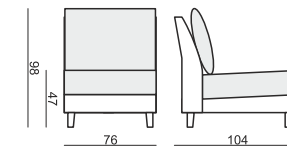

SITS
— comfortable life

SAGA

www.sits.eu
JULY 2012

ELEMENT 120 STRAIGHT LEFT (or RIGHT)

ELEMENT 101

CORNER 90°

ELEMENT 120 ROUND LEFT (or RIGHT)

ELEMENT 76

CORNER ROUND 90°

3 SEATER

FOOTSTOOL 75x75

FOOTSTOOL 90x95

FOOTSTOOL 100x65

tea
& book

SAGA

SET 1
ELEMENT 120 ROUND LEFT
+ ELEMENT 101 + ELEMENT 120 ROUND RIGHT

SET 2 LEFT (or RIGHT)
ELEMENT 101 + CORNER 90°
+ ELEMENT 101 + ELEMENT 120 ROUND RIGHT (or LEFT)

SET 3 LEFT (or RIGHT)
ELEMENT 101 + CORNER 90°
+ ELEMENT 101 + ELEMENT 120 STRAIGHT RIGHT (or LEFT)

SET 4
ELEMENT 120 ROUND LEFT + ELEMENT 101
+ CORNER 90° + ELEMENT 101 + ELEMENT 120 ROUND RIGHT

SET 5
ELEMENT 120 STRAIGHT LEFT + ELEMENT 101
+ CORNER 90° + ELEMENT 101 + ELEMENT 120 STRAIGHT RIGHT

SITS reserves the right to change construction of products and components used due to improving durability of product and customer satisfaction without any further notice. Explicit ±2 cm tolerance of all elements sizes.