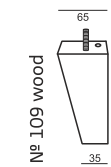

UPHOLSTERY   **FABRIC: FC - fix cover or LC - loose cover**

FEET