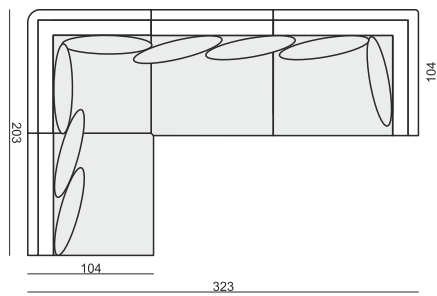

SITS
— comfortable life

SAGA

www.sits.eu
JULY 2012

ELEMENT 120 STRAIGHT LEFT (or RIGHT)

ELEMENT 101

CORNER 90°

ELEMENT 120 ROUND LEFT (or RIGHT)

ELEMENT 76

CORNER ROUND 90°

3 SEATER

FOOTSTOOL 75x75

FOOTSTOOL 90x95

FOOTSTOOL 100x65

tea
& book

SAGA

SET 1
ELEMENT 120 ROUND LEFT
+ ELEMENT 101 + ELEMENT 120 ROUND RIGHT

SET 2 LEFT (or RIGHT)
ELEMENT 101 + CORNER 90°
+ ELEMENT 101 + ELEMENT 120 ROUND RIGHT (or LEFT)

SET 3 LEFT (or RIGHT)
ELEMENT 101 + CORNER 90°
+ ELEMENT 101 + ELEMENT 120 STRAIGHT RIGHT (or LEFT)

SET 4
ELEMENT 120 ROUND LEFT + ELEMENT 101
+ CORNER 90° + ELEMENT 101 + ELEMENT 120 ROUND RIGHT

SET 5
ELEMENT 120 STRAIGHT LEFT + ELEMENT 101
+ CORNER 90° + ELEMENT 101 + ELEMENT 120 STRAIGHT RIGHT

SITS reserves the right to change construction of products and components used due to improving durability of product and customer satisfaction without any further notice. Explicit ±2 cm tolerance of all elements sizes.