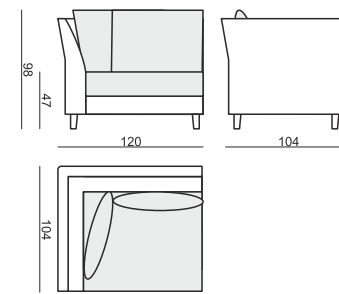

SITS
— comfortable life

SAGA

www.sits.eu
JULY 2012

ELEMENT 120 STRAIGHT LEFT (or RIGHT)

ELEMENT 101

CORNER 90°

ELEMENT 120 ROUND LEFT (or RIGHT)

ELEMENT 76

CORNER ROUND 90°

3 SEATER

FOOTSTOOL 75x75

FOOTSTOOL 90x95

FOOTSTOOL 100x65

tea
& book

SAGA

SET 1
ELEMENT 120 ROUND LEFT
+ ELEMENT 101 + ELEMENT 120 ROUND RIGHT

SET 2 LEFT (or RIGHT)
ELEMENT 101 + CORNER 90°
+ ELEMENT 101 + ELEMENT 120 ROUND RIGHT (or LEFT)

SET 3 LEFT (or RIGHT)
ELEMENT 101 + CORNER 90°
+ ELEMENT 101 + ELEMENT 120 STRAIGHT RIGHT (or LEFT)

SET 4
ELEMENT 120 ROUND LEFT + ELEMENT 101
+ CORNER 90° + ELEMENT 101 + ELEMENT 120 ROUND RIGHT

SET 5
ELEMENT 120 STRAIGHT LEFT + ELEMENT 101
+ CORNER 90° + ELEMENT 101 + ELEMENT 120 STRAIGHT RIGHT

SITS reserves the right to change construction of products and components used due to improving durability of product and customer satisfaction without any further notice. Explicit ±2 cm tolerance of all elements sizes.