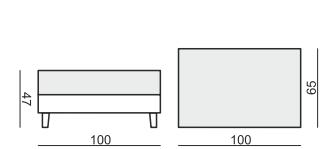

SITS
— comfortable life

SAGA

www.sits.eu
JULY 2012

ELEMENT 120 STRAIGHT LEFT (or RIGHT)

ELEMENT 101

CORNER 90°

ELEMENT 120 ROUND LEFT (or RIGHT)

ELEMENT 76

CORNER ROUND 90°

3 SEATER

FOOTSTOOL 75x75

FOOTSTOOL 90x95

FOOTSTOOL 100x65

tea
& book

SAGA

SET 1
ELEMENT 120 ROUND LEFT
+ ELEMENT 101 + ELEMENT 120 ROUND RIGHT

SET 2 LEFT (or RIGHT)
ELEMENT 101 + CORNER 90°
+ ELEMENT 101 + ELEMENT 120 ROUND RIGHT (or LEFT)

SET 3 LEFT (or RIGHT)
ELEMENT 101 + CORNER 90°
+ ELEMENT 101 + ELEMENT 120 STRAIGHT RIGHT (or LEFT)

SET 4
ELEMENT 120 ROUND LEFT + ELEMENT 101
+ CORNER 90° + ELEMENT 101 + ELEMENT 120 ROUND RIGHT

SET 5
ELEMENT 120 STRAIGHT LEFT + ELEMENT 101
+ CORNER 90° + ELEMENT 101 + ELEMENT 120 STRAIGHT RIGHT

SITS reserves the right to change construction of products and components used due to improving durability of product and customer satisfaction without any further notice. Explicit ±2 cm tolerance of all elements sizes.