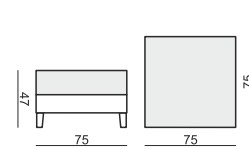

SITS
— comfortable life

SAGA

www.sits.eu
JULY 2012

ELEMENT 120 STRAIGHT LEFT (or RIGHT)

ELEMENT 101

CORNER 90°

ELEMENT 120 ROUND LEFT (or RIGHT)

ELEMENT 76

CORNER ROUND 90°

3 SEATER

FOOTSTOOL 75x75

FOOTSTOOL 90x95

FOOTSTOOL 100x65

tea
& book

SAGA

SET 1
ELEMENT 120 ROUND LEFT
+ ELEMENT 101 + ELEMENT 120 ROUND RIGHT

SET 2 LEFT (or RIGHT)
ELEMENT 101 + CORNER 90°
+ ELEMENT 101 + ELEMENT 120 ROUND RIGHT (or LEFT)

SET 3 LEFT (or RIGHT)
ELEMENT 101 + CORNER 90°
+ ELEMENT 101 + ELEMENT 120 STRAIGHT RIGHT (or LEFT)

SET 4
ELEMENT 120 ROUND LEFT + ELEMENT 101
+ CORNER 90° + ELEMENT 101 + ELEMENT 120 ROUND RIGHT

SET 5
ELEMENT 120 STRAIGHT LEFT + ELEMENT 101
+ CORNER 90° + ELEMENT 101 + ELEMENT 120 STRAIGHT RIGHT

SITS reserves the right to change construction of products and components used due to improving durability of product and customer satisfaction without any further notice. Explicit ±2 cm tolerance of all elements sizes.