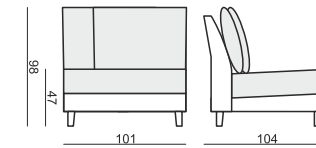

SITS
— comfortable life

SAGA

www.sits.eu
JULY 2012

ELEMENT 120 STRAIGHT LEFT (or RIGHT)

ELEMENT 101

CORNER 90°

ELEMENT 120 ROUND LEFT (or RIGHT)

ELEMENT 76

CORNER ROUND 90°

3 SEATER

FOOTSTOOL 75x75

FOOTSTOOL 90x95

FOOTSTOOL 100x65

tea
& book

SAGA

SET 1
ELEMENT 120 ROUND LEFT
+ ELEMENT 101 + ELEMENT 120 ROUND RIGHT

SET 2 LEFT (or RIGHT)
ELEMENT 101 + CORNER 90°
+ ELEMENT 101 + ELEMENT 120 ROUND RIGHT (or LEFT)

SET 3 LEFT (or RIGHT)
ELEMENT 101 + CORNER 90°
+ ELEMENT 101 + ELEMENT 120 STRAIGHT RIGHT (or LEFT)

SET 4
ELEMENT 120 ROUND LEFT + ELEMENT 101
+ CORNER 90° + ELEMENT 101 + ELEMENT 120 ROUND RIGHT

SET 5
ELEMENT 120 STRAIGHT LEFT + ELEMENT 101
+ CORNER 90° + ELEMENT 101 + ELEMENT 120 STRAIGHT RIGHT

SITS reserves the right to change construction of products and components used due to improving durability of product and customer satisfaction without any further notice. Explicit ±2 cm tolerance of all elements sizes.