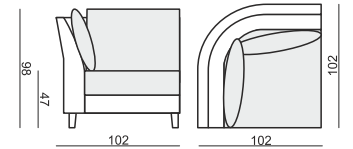

SITS
— comfortable life

SAGA

www.sits.eu
JULY 2012

ELEMENT 120 STRAIGHT LEFT (or RIGHT)

ELEMENT 101

CORNER 90°

ELEMENT 120 ROUND LEFT (or RIGHT)

ELEMENT 76

CORNER ROUND 90°

3 SEATER

FOOTSTOOL 75x75

FOOTSTOOL 90x95

FOOTSTOOL 100x65

tea
& book

SAGA

SET 1
ELEMENT 120 ROUND LEFT
+ ELEMENT 101 + ELEMENT 120 ROUND RIGHT

SET 2 LEFT (or RIGHT)
ELEMENT 101 + CORNER 90°
+ ELEMENT 101 + ELEMENT 120 ROUND RIGHT (or LEFT)

SET 3 LEFT (or RIGHT)
ELEMENT 101 + CORNER 90°
+ ELEMENT 101 + ELEMENT 120 STRAIGHT RIGHT (or LEFT)

SET 4
ELEMENT 120 ROUND LEFT + ELEMENT 101
+ CORNER 90° + ELEMENT 101 + ELEMENT 120 ROUND RIGHT

SET 5
ELEMENT 120 STRAIGHT LEFT + ELEMENT 101
+ CORNER 90° + ELEMENT 101 + ELEMENT 120 STRAIGHT RIGHT

SITS reserves the right to change construction of products and components used due to improving durability of product and customer satisfaction without any further notice. Explicit ±2 cm tolerance of all elements sizes.