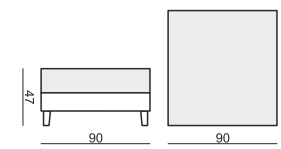

SITS
— comfortable life

SAGA

www.sits.eu
JULY 2012

ELEMENT 120 STRAIGHT LEFT (or RIGHT)

ELEMENT 101

CORNER 90°

ELEMENT 120 ROUND LEFT (or RIGHT)

ELEMENT 76

CORNER ROUND 90°

3 SEATER

FOOTSTOOL 75x75

FOOTSTOOL 90x95

FOOTSTOOL 100x65

tea
& book

SAGA

SET 1
ELEMENT 120 ROUND LEFT
+ ELEMENT 101 + ELEMENT 120 ROUND RIGHT

SET 2 LEFT (or RIGHT)
ELEMENT 101 + CORNER 90°
+ ELEMENT 101 + ELEMENT 120 ROUND RIGHT (or LEFT)

SET 3 LEFT (or RIGHT)
ELEMENT 101 + CORNER 90°
+ ELEMENT 101 + ELEMENT 120 STRAIGHT RIGHT (or LEFT)

SET 4
ELEMENT 120 ROUND LEFT + ELEMENT 101
+ CORNER 90° + ELEMENT 101 + ELEMENT 120 ROUND RIGHT

SET 5
ELEMENT 120 STRAIGHT LEFT + ELEMENT 101
+ CORNER 90° + ELEMENT 101 + ELEMENT 120 STRAIGHT RIGHT

SITS reserves the right to change construction of products and components used due to improving durability of product and customer satisfaction without any further notice. Explicit ±2 cm tolerance of all elements sizes.