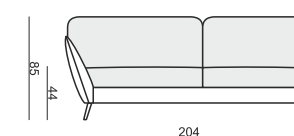

ARMCHAIR

ARMCHAIR LEFT (or RIGHT)

ARMCHAIR without ARMRETSTS

ARMCHAIR WIDE

ARMCHAIR WIDE LEFT (or RIGHT)

ARMCHAIR WIDE without ARMRETSTS

2 SEATER

2 SEATER LEFT (or RIGHT)

2 SEATER without ARMRESTS

3 SEATER

3 SEATER LEFT (or RIGHT)

3 SEATER without ARMRESTS

CHAISELONGUE LEFT (or RIGHT)

CHAISELONGUE WIDE LEFT (or RIGHT)

DIVAN LEFT (or RIGHT)

COZY CORNER LEFT (or RIGHT)

CORNER 90° No.1

CORNER 90° No.2

FOOTSTOOL

ENDPART LEFT (or RIGHT)
cm 95 x 4 x 58 H

HEADREST L-77

HEADREST L-62

STELLA

Drawings show dimensions for standard comfort.
Elements in lux comfort are around 3 cm higher.