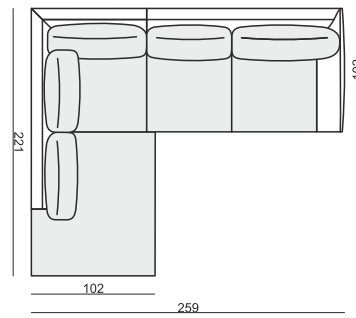

CORNER 90° No.1

CORNER 90° No.2

FOOTSTOOL

ENDPART LEFT (or RIGHT)
cm 95 x 4 x 58 H

HEADREST L-77

HEADREST L-62

STELLA

Drawings show dimensions for standard comfort.
Elements in lux comfort are around 3 cm higher.

www.sits.eu
JUNE 2016

SET 1 LEFT (or RIGHT)
CHAISELONGUE LEFT (or RIGHT) + 2 SEATER RIGHT (or LEFT)

SET 2 LEFT (or RIGHT)
CHAISELONGUE WIDE LEFT (or RIGHT) + 3 SEATER RIGHT (or LEFT)

SET 3 LEFT (or RIGHT)
DIVAN LEFT (or RIGHT) + 2 SEATER RIGHT (or LEFT)

SET 4 LEFT (or RIGHT)
DIVAN LEFT (or RIGHT) + 3 SEATER RIGHT (or LEFT)

SET 5 LEFT (or RIGHT)
COZY CORNER LEFT (or RIGHT) + 3 SEATER RIGHT (or LEFT)

SET 6
DIVAN LEFT + 2 SEATER without ARMRESTS + DIVAN RIGHT