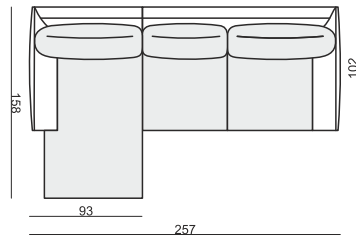

CORNER 90° No.1

CORNER 90° No.2

FOOTSTOOL

ENDPART LEFT (or RIGHT)
cm 95 x 4 x 58 H

HEADREST L-77

HEADREST L-62

STELLA

Drawings show dimensions for standard comfort.
Elements in lux comfort are around 3 cm higher.

www.sits.eu
JUNE 2016

SET 1 LEFT (or RIGHT)
CHAISELONGUE LEFT (or RIGHT) + 2 SEATER RIGHT (or LEFT)

SET 2 LEFT (or RIGHT)
CHAISELONGUE WIDE LEFT (or RIGHT) + 3 SEATER RIGHT (or LEFT)

SET 3 LEFT (or RIGHT)
DIVAN LEFT (or RIGHT) + 2 SEATER RIGHT (or LEFT)