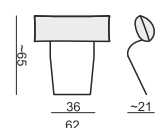

CORNER 90° No.1

CORNER 90° No.2

FOOTSTOOL

ENDPART LEFT (or RIGHT)
cm 95 x 4 x 58 H

HEADREST L-77

HEADREST L-62

STELLA

Drawings show dimensions for standard comfort.
Elements in lux comfort are around 3 cm higher.

www.sits.eu
JUNE 2016

SET 1 LEFT (or RIGHT)
CHAISELONGUE LEFT (or RIGHT) + 2 SEATER RIGHT (or LEFT)

SET 2 LEFT (or RIGHT)
CHAISELONGUE WIDE LEFT (or RIGHT) + 3 SEATER RIGHT (or LEFT)

SET 3 LEFT (or RIGHT)
DIVAN LEFT (or RIGHT) + 2 SEATER RIGHT (or LEFT)