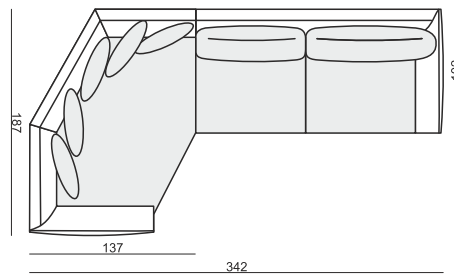

CORNER 90° No.1

CORNER 90° No.2

FOOTSTOOL

ENDPART LEFT (or RIGHT)
cm 95 x 4 x 58 H

HEADREST L-77

HEADREST L-62

STELLA

Drawings show dimensions for standard comfort.
Elements in lux comfort are around 3 cm higher.

www.sits.eu
JUNE 2016

SET 1 LEFT (or RIGHT)
CHAISELONGUE LEFT (or RIGHT) + 2 SEATER RIGHT (or LEFT)

SET 2 LEFT (or RIGHT)
CHAISELONGUE WIDE LEFT (or RIGHT) + 3 SEATER RIGHT (or LEFT)

SET 3 LEFT (or RIGHT)
DIVAN LEFT (or RIGHT) + 2 SEATER RIGHT (or LEFT)

SET 4 LEFT (or RIGHT)
DIVAN LEFT (or RIGHT) + 3 SEATER RIGHT (or LEFT)

SET 5 LEFT (or RIGHT)
COZY CORNER LEFT (or RIGHT) + 3 SEATER RIGHT (or LEFT)

SET 6
DIVAN LEFT + 2 SEATER without ARMRESTS + DIVAN RIGHT

SET 7 LEFT (or RIGHT)
DIVAN LEFT (or RIGHT) + 2 SEATER without ARMRESTS + CHAISELONGUE RIGHT (or LEFT)

SET 8 LEFT (or RIGHT)
2 SEATER LEFT (or RIGHT) + CORNER 90° No.1 + 3 SEATER RIGHT (or LEFT)

SITS reserves the right to change construction of products and components used due to improving durability of product and customer satisfaction without any further notice.
Explicit ±2 cm tolerance of all elements sizes.