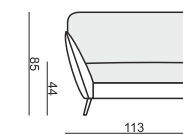

ARMCHAIR

ARMCHAIR LEFT (or RIGHT)

ARMCHAIR without ARMRETSTS

ARMCHAIR WIDE

ARMCHAIR WIDE LEFT (or RIGHT)

ARMCHAIR WIDE without ARMRETSTS

2 SEATER

2 SEATER LEFT (or RIGHT)

2 SEATER without ARMRESTS

3 SEATER

3 SEATER LEFT (or RIGHT)

3 SEATER without ARMRESTS

CHAISELONGUE LEFT (or RIGHT)

CHAISELONGUE WIDE LEFT (or RIGHT)

DIVAN LEFT (or RIGHT)

COZY CORNER LEFT (or RIGHT)

CORNER 90° No.1

CORNER 90° No.2

FOOTSTOOL

ENDPART LEFT (or RIGHT)
cm 95 x 4 x 58 H

HEADREST L-77

HEADREST L-62

STELLA

Drawings show dimensions for standard comfort.
Elements in lux comfort are around 3 cm higher.