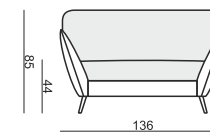

ARMCHAIR

ARMCHAIR LEFT (or RIGHT)

ARMCHAIR without ARMRETSTS

ARMCHAIR WIDE

ARMCHAIR WIDE LEFT (or RIGHT)

ARMCHAIR WIDE without ARMRETSTS

2 SEATER

2 SEATER LEFT (or RIGHT)

2 SEATER without ARMRESTS

3 SEATER

3 SEATER LEFT (or RIGHT)

3 SEATER without ARMRESTS

CHAISELONGUE LEFT (or RIGHT)

CHAISELONGUE WIDE LEFT (or RIGHT)

DIVAN LEFT (or RIGHT)

COZY CORNER LEFT (or RIGHT)

CORNER 90° No.1

CORNER 90° No.2

FOOTSTOOL

ENDPART LEFT (or RIGHT)
cm 95 x 4 x 58 H

HEADREST L-77

HEADREST L-62

STELLA

Drawings show dimensions for standard comfort.
Elements in lux comfort are around 3 cm higher.

SET 4 LEFT (or RIGHT)
DIVAN LEFT (or RIGHT) + 3 SEATER RIGHT (or LEFT)

SET 5 LEFT (or RIGHT)
COZY CORNER LEFT (or RIGHT) + 3 SEATER RIGHT (or LEFT)

SET 6
DIVAN LEFT + 2 SEATER without ARMRESTS + DIVAN RIGHT