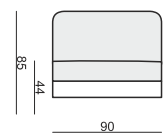

ARMCHAIR

ARMCHAIR LEFT (or RIGHT)

ARMCHAIR without ARMRETSTS

ARMCHAIR WIDE

ARMCHAIR WIDE LEFT (or RIGHT)

ARMCHAIR WIDE without ARMRETSTS

2 SEATER

2 SEATER LEFT (or RIGHT)

2 SEATER without ARMRESTS

3 SEATER

3 SEATER LEFT (or RIGHT)

3 SEATER without ARMRESTS

CHAISELONGUE LEFT (or RIGHT)

CHAISELONGUE WIDE LEFT (or RIGHT)

DIVAN LEFT (or RIGHT)

COZY CORNER LEFT (or RIGHT)

CORNER 90° No.1

CORNER 90° No.2

FOOTSTOOL

ENDPART LEFT (or RIGHT)
cm 95 x 4 x 58 H

HEADREST L-77

HEADREST L-62

STELLA

Drawings show dimensions for standard comfort.
Elements in lux comfort are around 3 cm higher.