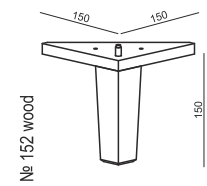

STELLA

Drawings show dimensions for standard comfort.
Elements in lux comfort are around 3 cm higher.

www.sits.eu
JUNE 2016

SITS reserves the right to change construction of products and components used due to improving durability of product and customer satisfaction without any further notice.
Explicit ±2 cm tolerance of all elements sizes.

UPHOLSTERY   **FABRIC: FC - fix cover or LC - loose cover**

FEET

STANDARD COMFORT

1. polyurethane foam/ high resilient polyurethane foam
2. silicone balls lux
3. springs
4. FSC certified solid wood and wood based elements
5. fabric
6. FSC certified solid wood or metal legs

LUX COMFORT

1. polyurethane foam/ high resilient polyurethane foam
2. cushion chamber with mix of feather and silicone balls
3. springs
4. FSC certified solid wood and wood based elements
5. fabric
6. FSC certified solid wood or metal legs