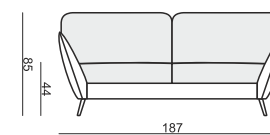

ARMCHAIR

ARMCHAIR LEFT (or RIGHT)

ARMCHAIR without ARMRETSTS

ARMCHAIR WIDE

ARMCHAIR WIDE LEFT (or RIGHT)

ARMCHAIR WIDE without ARMRETSTS

2 SEATER

2 SEATER LEFT (or RIGHT)

2 SEATER without ARMRESTS

3 SEATER

3 SEATER LEFT (or RIGHT)

3 SEATER without ARMRESTS

CHAISELONGUE LEFT (or RIGHT)

CHAISELONGUE WIDE LEFT (or RIGHT)

DIVAN LEFT (or RIGHT)

COZY CORNER LEFT (or RIGHT)

CORNER 90° No.1

CORNER 90° No.2

FOOTSTOOL

ENDPART LEFT (or RIGHT)
cm 95 x 4 x 58 H

HEADREST L-77

HEADREST L-62

STELLA

Drawings show dimensions for standard comfort.
Elements in lux comfort are around 3 cm higher.

SET 4 LEFT (or RIGHT)
DIVAN LEFT (or RIGHT) + 3 SEATER RIGHT (or LEFT)

SET 5 LEFT (or RIGHT)
COZY CORNER LEFT (or RIGHT) + 3 SEATER RIGHT (or LEFT)

SET 6
DIVAN LEFT + 2 SEATER without ARMRESTS + DIVAN RIGHT