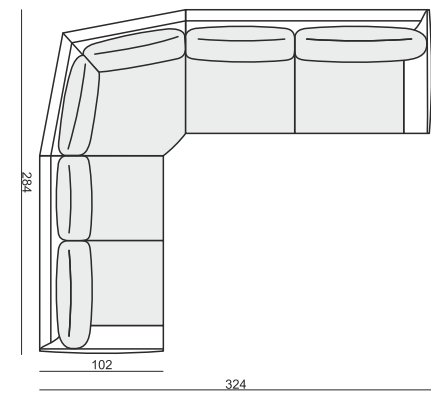

CORNER 90° No.1

CORNER 90° No.2

FOOTSTOOL

ENDPART LEFT (or RIGHT)
cm 95 x 4 x 58 H

HEADREST L-77

HEADREST L-62

STELLA

Drawings show dimensions for standard comfort.
Elements in lux comfort are around 3 cm higher.

SET 4 LEFT (or RIGHT)
DIVAN LEFT (or RIGHT) + 3 SEATER RIGHT (or LEFT)

SET 5 LEFT (or RIGHT)
COZY CORNER LEFT (or RIGHT) + 3 SEATER RIGHT (or LEFT)

SET 6
DIVAN LEFT + 2 SEATER without ARMRESTS + DIVAN RIGHT

SET 7 LEFT (or RIGHT)
DIVAN LEFT (or RIGHT) + 2 SEATER without ARMRESTS + CHAISELONGUE RIGHT (or LEFT)

SET 8 LEFT (or RIGHT)
2 SEATER LEFT (or RIGHT) + CORNER 90° No.1 + 3 SEATER RIGHT (or LEFT)

SITS reserves the right to change construction of products and components used due to improving durability of product and customer satisfaction without any further notice.
Explicit ±2 cm tolerance of all elements sizes.

SET 9 LEFT (or RIGHT)
2 SEATER LEFT (or RIGHT) + CORNER 90° No.2 + 3 SEATER RIGHT (or LEFT)

SET 10 LEFT (or RIGHT)
CHAISELONGUE LEFT (or RIGHT) + 2 SEATER without ARMRESTS + CORNER 90° No.1 + 2 SEATER RIGHT (or LEFT)