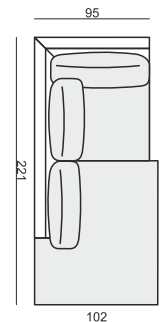

2 SEATER without ARMRESTS

3 SEATER

3 SEATER LEFT (or RIGHT)

3 SEATER without ARMRESTS

CHAISELONGUE LEFT (or RIGHT)

CHAISELONGUE WIDE LEFT (or RIGHT)

DIVAN LEFT (or RIGHT)

COZY CORNER LEFT (or RIGHT)

CORNER 90° No.1

CORNER 90° No.2

FOOTSTOOL

ENDPART LEFT (or RIGHT)
cm 95 x 4 x 58 H

HEADREST L-77

HEADREST L-62

STELLA

Drawings show dimensions for standard comfort.
Elements in lux comfort are around 3 cm higher.