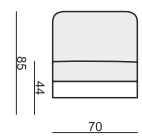

ARMCHAIR

ARMCHAIR LEFT (or RIGHT)

ARMCHAIR without ARMRETSTS

ARMCHAIR WIDE

ARMCHAIR WIDE LEFT (or RIGHT)

ARMCHAIR WIDE without ARMRETSTS

2 SEATER

2 SEATER LEFT (or RIGHT)

2 SEATER without ARMRESTS

3 SEATER

3 SEATER LEFT (or RIGHT)

3 SEATER without ARMRESTS

CHAISELONGUE LEFT (or RIGHT)

CHAISELONGUE WIDE LEFT (or RIGHT)

DIVAN LEFT (or RIGHT)

COZY CORNER LEFT (or RIGHT)

CORNER 90° No.1

CORNER 90° No.2

FOOTSTOOL

ENDPART LEFT (or RIGHT)
cm 95 x 4 x 58 H

HEADREST L-77

HEADREST L-62

STELLA

Drawings show dimensions for standard comfort.
Elements in lux comfort are around 3 cm higher.