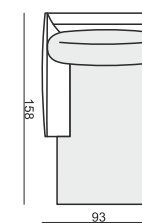

2 SEATER without ARMRESTS

3 SEATER

3 SEATER LEFT (or RIGHT)

3 SEATER without ARMRESTS

CHAISELONGUE LEFT (or RIGHT)

CHAISELONGUE WIDE LEFT (or RIGHT)

DIVAN LEFT (or RIGHT)

COZY CORNER LEFT (or RIGHT)

CORNER 90° No.1

CORNER 90° No.2

FOOTSTOOL

ENDPART LEFT (or RIGHT)
cm 95 x 4 x 58 H

HEADREST L-77

HEADREST L-62

STELLA

Drawings show dimensions for standard comfort.
Elements in lux comfort are around 3 cm higher.

www.sits.eu
JUNE 2016

SET 1 LEFT (or RIGHT)
CHAISELONGUE LEFT (or RIGHT) + 2 SEATER RIGHT (or LEFT)

SET 2 LEFT (or RIGHT)
CHAISELONGUE WIDE LEFT (or RIGHT) + 3 SEATER RIGHT (or LEFT)

SET 3 LEFT (or RIGHT)
DIVAN LEFT (or RIGHT) + 2 SEATER RIGHT (or LEFT)