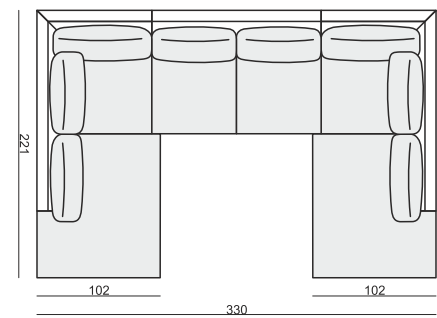

CORNER 90° No.1

CORNER 90° No.2

FOOTSTOOL

ENDPART LEFT (or RIGHT)
cm 95 x 4 x 58 H

HEADREST L-77

HEADREST L-62

STELLA

Drawings show dimensions for standard comfort.
Elements in lux comfort are around 3 cm higher.

www.sits.eu
JUNE 2016

SET 1 LEFT (or RIGHT)
CHAISELONGUE LEFT (or RIGHT) + 2 SEATER RIGHT (or LEFT)

SET 2 LEFT (or RIGHT)
CHAISELONGUE WIDE LEFT (or RIGHT) + 3 SEATER RIGHT (or LEFT)

SET 3 LEFT (or RIGHT)
DIVAN LEFT (or RIGHT) + 2 SEATER RIGHT (or LEFT)

SET 4 LEFT (or RIGHT)
DIVAN LEFT (or RIGHT) + 3 SEATER RIGHT (or LEFT)

SET 5 LEFT (or RIGHT)
COZY CORNER LEFT (or RIGHT) + 3 SEATER RIGHT (or LEFT)

SET 6
DIVAN LEFT + 2 SEATER without ARMRESTS + DIVAN RIGHT