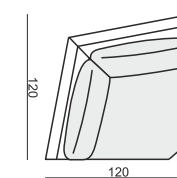

2 SEATER without ARMRESTS

3 SEATER

3 SEATER LEFT (or RIGHT)

3 SEATER without ARMRESTS

CHAISELONGUE LEFT (or RIGHT)

CHAISELONGUE WIDE LEFT (or RIGHT)

DIVAN LEFT (or RIGHT)

COZY CORNER LEFT (or RIGHT)

CORNER 90° No.1

CORNER 90° No.2

FOOTSTOOL

ENDPART LEFT (or RIGHT)
cm 95 x 4 x 58 H

HEADREST L-77

HEADREST L-62

STELLA

Drawings show dimensions for standard comfort.
Elements in lux comfort are around 3 cm higher.

www.sits.eu
JUNE 2016

SET 1 LEFT (or RIGHT)
CHAISELONGUE LEFT (or RIGHT) + 2 SEATER RIGHT (or LEFT)

SET 2 LEFT (or RIGHT)
CHAISELONGUE WIDE LEFT (or RIGHT) + 3 SEATER RIGHT (or LEFT)

SET 3 LEFT (or RIGHT)
DIVAN LEFT (or RIGHT) + 2 SEATER RIGHT (or LEFT)