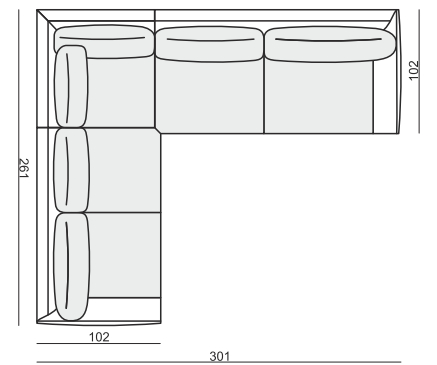

CORNER 90° No.1

CORNER 90° No.2

FOOTSTOOL

ENDPART LEFT (or RIGHT)
cm 95 x 4 x 58 H

HEADREST L-77

HEADREST L-62

STELLA

Drawings show dimensions for standard comfort.
Elements in lux comfort are around 3 cm higher.

SET 4 LEFT (or RIGHT)
DIVAN LEFT (or RIGHT) + 3 SEATER RIGHT (or LEFT)

SET 5 LEFT (or RIGHT)
COZY CORNER LEFT (or RIGHT) + 3 SEATER RIGHT (or LEFT)

SET 6
DIVAN LEFT + 2 SEATER without ARMRESTS + DIVAN RIGHT

SET 7 LEFT (or RIGHT)
DIVAN LEFT (or RIGHT) + 2 SEATER without ARMRESTS + CHAISELONGUE RIGHT (or LEFT)

SET 8 LEFT (or RIGHT)
2 SEATER LEFT (or RIGHT) + CORNER 90° No.1 + 3 SEATER RIGHT (or LEFT)

SITS reserves the right to change construction of products and components used due to improving durability of product and customer satisfaction without any further notice.
Explicit ±2 cm tolerance of all elements sizes.