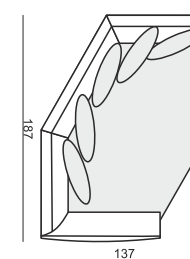

2 SEATER without ARMRESTS

3 SEATER

3 SEATER LEFT (or RIGHT)

3 SEATER without ARMRESTS

CHAISELONGUE LEFT (or RIGHT)

CHAISELONGUE WIDE LEFT (or RIGHT)

DIVAN LEFT (or RIGHT)

COZY CORNER LEFT (or RIGHT)

CORNER 90° No.1

CORNER 90° No.2

FOOTSTOOL

ENDPART LEFT (or RIGHT)
cm 95 x 4 x 58 H

HEADREST L-77

HEADREST L-62

STELLA

Drawings show dimensions for standard comfort.
Elements in lux comfort are around 3 cm higher.

www.sits.eu
JUNE 2016

SET 1 LEFT (or RIGHT)
CHAISELONGUE LEFT (or RIGHT) + 2 SEATER RIGHT (or LEFT)

SET 2 LEFT (or RIGHT)
CHAISELONGUE WIDE LEFT (or RIGHT) + 3 SEATER RIGHT (or LEFT)

SET 3 LEFT (or RIGHT)
DIVAN LEFT (or RIGHT) + 2 SEATER RIGHT (or LEFT)