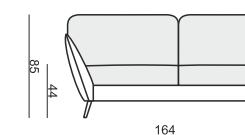

ARMCHAIR

ARMCHAIR LEFT (or RIGHT)

ARMCHAIR without ARMRETSTS

ARMCHAIR WIDE

ARMCHAIR WIDE LEFT (or RIGHT)

ARMCHAIR WIDE without ARMRETSTS

2 SEATER

2 SEATER LEFT (or RIGHT)

2 SEATER without ARMRESTS

3 SEATER

3 SEATER LEFT (or RIGHT)

3 SEATER without ARMRESTS

CHAISELONGUE LEFT (or RIGHT)

CHAISELONGUE WIDE LEFT (or RIGHT)

DIVAN LEFT (or RIGHT)

COZY CORNER LEFT (or RIGHT)

CORNER 90° No.1

CORNER 90° No.2

FOOTSTOOL

ENDPART LEFT (or RIGHT)
cm 95 x 4 x 58 H

HEADREST L-77

HEADREST L-62

STELLA

Drawings show dimensions for standard comfort.
Elements in lux comfort are around 3 cm higher.

SET 4 LEFT (or RIGHT)
DIVAN LEFT (or RIGHT) + 3 SEATER RIGHT (or LEFT)

SET 5 LEFT (or RIGHT)
COZY CORNER LEFT (or RIGHT) + 3 SEATER RIGHT (or LEFT)

SET 6
DIVAN LEFT + 2 SEATER without ARMRESTS + DIVAN RIGHT