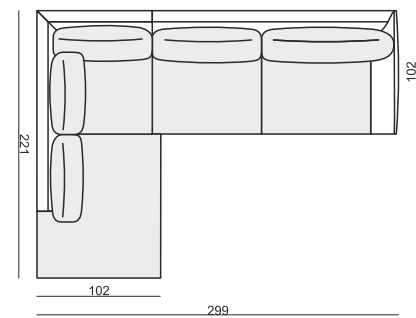

CORNER 90° No.1

CORNER 90° No.2

FOOTSTOOL

ENDPART LEFT (or RIGHT)
cm 95 x 4 x 58 H

HEADREST L-77

HEADREST L-62

STELLA

Drawings show dimensions for standard comfort.
Elements in lux comfort are around 3 cm higher.

www.sits.eu
JUNE 2016

SET 1 LEFT (or RIGHT)
CHAISELONGUE LEFT (or RIGHT) + 2 SEATER RIGHT (or LEFT)

SET 2 LEFT (or RIGHT)
CHAISELONGUE WIDE LEFT (or RIGHT) + 3 SEATER RIGHT (or LEFT)

SET 3 LEFT (or RIGHT)
DIVAN LEFT (or RIGHT) + 2 SEATER RIGHT (or LEFT)

SET 4 LEFT (or RIGHT)
DIVAN LEFT (or RIGHT) + 3 SEATER RIGHT (or LEFT)

SET 5 LEFT (or RIGHT)
COZY CORNER LEFT (or RIGHT) + 3 SEATER RIGHT (or LEFT)

SET 6
DIVAN LEFT + 2 SEATER without ARMRESTS + DIVAN RIGHT