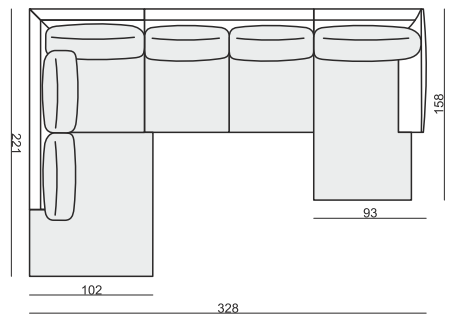

CORNER 90° No.1

CORNER 90° No.2

FOOTSTOOL

ENDPART LEFT (or RIGHT)
cm 95 x 4 x 58 H

HEADREST L-77

HEADREST L-62

STELLA

Drawings show dimensions for standard comfort.
Elements in lux comfort are around 3 cm higher.

SET 4 LEFT (or RIGHT)
DIVAN LEFT (or RIGHT) + 3 SEATER RIGHT (or LEFT)

SET 5 LEFT (or RIGHT)
COZY CORNER LEFT (or RIGHT) + 3 SEATER RIGHT (or LEFT)

SET 6
DIVAN LEFT + 2 SEATER without ARMRESTS + DIVAN RIGHT

SET 7 LEFT (or RIGHT)
DIVAN LEFT (or RIGHT) + 2 SEATER without ARMRESTS + CHAISELONGUE RIGHT (or LEFT)

SET 8 LEFT (or RIGHT)
2 SEATER LEFT (or RIGHT) + CORNER 90° No.1 + 3 SEATER RIGHT (or LEFT)

SITS reserves the right to change construction of products and components used due to improving durability of product and customer satisfaction without any further notice.
Explicit ±2 cm tolerance of all elements sizes.

SET 9 LEFT (or RIGHT)
2 SEATER LEFT (or RIGHT) + CORNER 90° No.2 + 3 SEATER RIGHT (or LEFT)

SET 10 LEFT (or RIGHT)
CHAISELONGUE LEFT (or RIGHT) + 2 SEATER without ARMRESTS + CORNER 90° No.1 + 2 SEATER RIGHT (or LEFT)