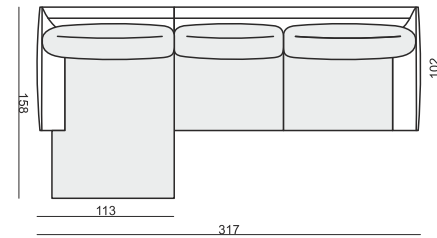

CORNER 90° No.1

CORNER 90° No.2

FOOTSTOOL

ENDPART LEFT (or RIGHT)
cm 95 x 4 x 58 H

HEADREST L-77

HEADREST L-62

STELLA

Drawings show dimensions for standard comfort.
Elements in lux comfort are around 3 cm higher.

www.sits.eu
JUNE 2016

SET 1 LEFT (or RIGHT)
CHAISELONGUE LEFT (or RIGHT) + 2 SEATER RIGHT (or LEFT)

SET 2 LEFT (or RIGHT)
CHAISELONGUE WIDE LEFT (or RIGHT) + 3 SEATER RIGHT (or LEFT)

SET 3 LEFT (or RIGHT)
DIVAN LEFT (or RIGHT) + 2 SEATER RIGHT (or LEFT)