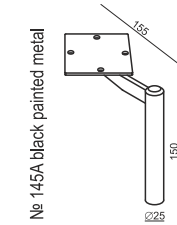

STELLA

Drawings show dimensions for standard comfort.
Elements in lux comfort are around 3 cm higher.

www.sits.eu
JUNE 2016

SITS reserves the right to change construction of products and components used due to improving durability of product and customer satisfaction without any further notice.
Explicit ±2 cm tolerance of all elements sizes.

UPHOLSTERY   **FABRIC: FC - fix cover or LC - loose cover**

FEET

STANDARD COMFORT

1. polyurethane foam/ high resilient polyurethane foam
2. silicone balls lux
3. springs
4. FSC certified solid wood and wood based elements
5. fabric
6. FSC certified solid wood or metal legs

LUX COMFORT

1. polyurethane foam/ high resilient polyurethane foam
2. cushion chamber with mix of feather and silicone balls
3. springs
4. FSC certified solid wood and wood based elements
5. fabric
6. FSC certified solid wood or metal legs