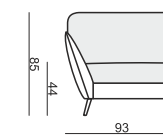

ARMCHAIR

ARMCHAIR LEFT (or RIGHT)

ARMCHAIR without ARMRETSTS

ARMCHAIR WIDE

ARMCHAIR WIDE LEFT (or RIGHT)

ARMCHAIR WIDE without ARMRETSTS

2 SEATER

2 SEATER LEFT (or RIGHT)

2 SEATER without ARMRESTS

3 SEATER

3 SEATER LEFT (or RIGHT)

3 SEATER without ARMRESTS

CHAISELONGUE LEFT (or RIGHT)

CHAISELONGUE WIDE LEFT (or RIGHT)

DIVAN LEFT (or RIGHT)

COZY CORNER LEFT (or RIGHT)

CORNER 90° No.1

CORNER 90° No.2

FOOTSTOOL

ENDPART LEFT (or RIGHT)
cm 95 x 4 x 58 H

HEADREST L-77

HEADREST L-62

STELLA

Drawings show dimensions for standard comfort.
Elements in lux comfort are around 3 cm higher.