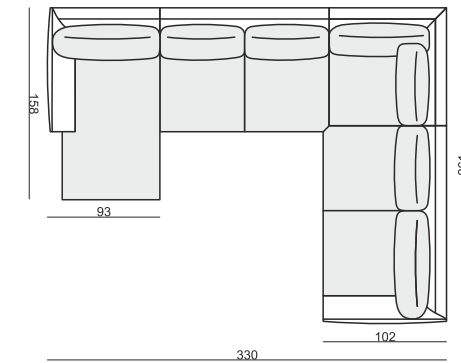

CORNER 90° No.1

CORNER 90° No.2

FOOTSTOOL

ENDPART LEFT (or RIGHT)
cm 95 x 4 x 58 H

HEADREST L-77

HEADREST L-62

STELLA

Drawings show dimensions for standard comfort.
Elements in lux comfort are around 3 cm higher.

SET 4 LEFT (or RIGHT)
DIVAN LEFT (or RIGHT) + 3 SEATER RIGHT (or LEFT)

SET 5 LEFT (or RIGHT)
COZY CORNER LEFT (or RIGHT) + 3 SEATER RIGHT (or LEFT)

SET 6
DIVAN LEFT + 2 SEATER without ARMRESTS + DIVAN RIGHT

SET 7 LEFT (or RIGHT)
DIVAN LEFT (or RIGHT) + 2 SEATER without ARMRESTS + CHAISELONGUE RIGHT (or LEFT)

SET 8 LEFT (or RIGHT)
2 SEATER LEFT (or RIGHT) + CORNER 90° No.1 + 3 SEATER RIGHT (or LEFT)

SITS reserves the right to change construction of products and components used due to improving durability of product and customer satisfaction without any further notice.
Explicit ±2 cm tolerance of all elements sizes.

SET 9 LEFT (or RIGHT)
2 SEATER LEFT (or RIGHT) + CORNER 90° No.2 + 3 SEATER RIGHT (or LEFT)

SET 10 LEFT (or RIGHT)
CHAISELONGUE LEFT (or RIGHT) + 2 SEATER without ARMRESTS + CORNER 90° No.1 + 2 SEATER RIGHT (or LEFT)