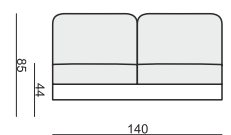

ARMCHAIR

ARMCHAIR LEFT (or RIGHT)

ARMCHAIR without ARMRETSTS

ARMCHAIR WIDE

ARMCHAIR WIDE LEFT (or RIGHT)

ARMCHAIR WIDE without ARMRETSTS

2 SEATER

2 SEATER LEFT (or RIGHT)

2 SEATER without ARMRESTS

3 SEATER

3 SEATER LEFT (or RIGHT)

3 SEATER without ARMRESTS

CHAISELONGUE LEFT (or RIGHT)

CHAISELONGUE WIDE LEFT (or RIGHT)

DIVAN LEFT (or RIGHT)

COZY CORNER LEFT (or RIGHT)

CORNER 90° No.1

CORNER 90° No.2

FOOTSTOOL

ENDPART LEFT (or RIGHT)
cm 95 x 4 x 58 H

HEADREST L-77

HEADREST L-62

STELLA

Drawings show dimensions for standard comfort.
Elements in lux comfort are around 3 cm higher.