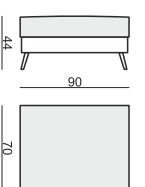

2 SEATER without ARMRESTS

3 SEATER

3 SEATER LEFT (or RIGHT)

3 SEATER without ARMRESTS

CHAISELONGUE LEFT (or RIGHT)

CHAISELONGUE WIDE LEFT (or RIGHT)

DIVAN LEFT (or RIGHT)

COZY CORNER LEFT (or RIGHT)

CORNER 90° No.1

CORNER 90° No.2

FOOTSTOOL

ENDPART LEFT (or RIGHT)
cm 95 x 4 x 58 H

HEADREST L-77

HEADREST L-62

STELLA

Drawings show dimensions for standard comfort.
Elements in lux comfort are around 3 cm higher.

www.sits.eu
JUNE 2016

SET 1 LEFT (or RIGHT)
CHAISELONGUE LEFT (or RIGHT) + 2 SEATER RIGHT (or LEFT)

SET 2 LEFT (or RIGHT)
CHAISELONGUE WIDE LEFT (or RIGHT) + 3 SEATER RIGHT (or LEFT)

SET 3 LEFT (or RIGHT)
DIVAN LEFT (or RIGHT) + 2 SEATER RIGHT (or LEFT)

SET 4 LEFT (or RIGHT)
DIVAN LEFT (or RIGHT) + 3 SEATER RIGHT (or LEFT)

SET 5 LEFT (or RIGHT)
COZY CORNER LEFT (or RIGHT) + 3 SEATER RIGHT (or LEFT)

SET 6
DIVAN LEFT + 2 SEATER without ARMRESTS + DIVAN RIGHT