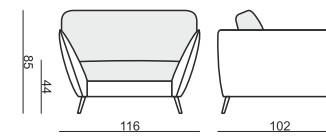

ARMCHAIR

ARMCHAIR LEFT (or RIGHT)

ARMCHAIR without ARMRETSTS

ARMCHAIR WIDE

ARMCHAIR WIDE LEFT (or RIGHT)

ARMCHAIR WIDE without ARMRETSTS

2 SEATER

2 SEATER LEFT (or RIGHT)

2 SEATER without ARMRESTS

3 SEATER

3 SEATER LEFT (or RIGHT)

3 SEATER without ARMRESTS

CHAISELONGUE LEFT (or RIGHT)

CHAISELONGUE WIDE LEFT (or RIGHT)

DIVAN LEFT (or RIGHT)

COZY CORNER LEFT (or RIGHT)

CORNER 90° No.1

CORNER 90° No.2

FOOTSTOOL

ENDPART LEFT (or RIGHT)
cm 95 x 4 x 58 H

HEADREST L-77

HEADREST L-62

STELLA

Drawings show dimensions for standard comfort.
Elements in lux comfort are around 3 cm higher.

SET 4 LEFT (or RIGHT)
DIVAN LEFT (or RIGHT) + 3 SEATER RIGHT (or LEFT)

SET 5 LEFT (or RIGHT)
COZY CORNER LEFT (or RIGHT) + 3 SEATER RIGHT (or LEFT)

SET 6
DIVAN LEFT + 2 SEATER without ARMRESTS + DIVAN RIGHT