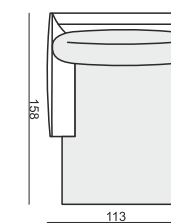

2 SEATER without ARMRESTS

3 SEATER

3 SEATER LEFT (or RIGHT)

3 SEATER without ARMRESTS

CHAISELONGUE LEFT (or RIGHT)

CHAISELONGUE WIDE LEFT (or RIGHT)

DIVAN LEFT (or RIGHT)

COZY CORNER LEFT (or RIGHT)

CORNER 90° No.1

CORNER 90° No.2

FOOTSTOOL

ENDPART LEFT (or RIGHT)
cm 95 x 4 x 58 H

HEADREST L-77

HEADREST L-62

STELLA

Drawings show dimensions for standard comfort.
Elements in lux comfort are around 3 cm higher.

www.sits.eu
JUNE 2016

SET 1 LEFT (or RIGHT)
CHAISELONGUE LEFT (or RIGHT) + 2 SEATER RIGHT (or LEFT)

SET 2 LEFT (or RIGHT)
CHAISELONGUE WIDE LEFT (or RIGHT) + 3 SEATER RIGHT (or LEFT)

SET 3 LEFT (or RIGHT)
DIVAN LEFT (or RIGHT) + 2 SEATER RIGHT (or LEFT)