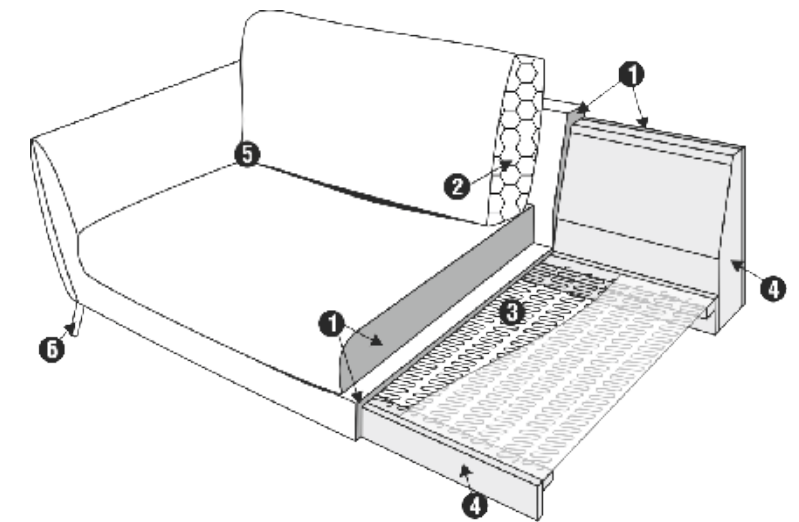

1. polyurethane foam/ high resilient polyurethane foam
2. silicone balls lux
3. springs
4. FSC certified solid wood and wood based elements
5. fabric
6. FSC certified solid wood or metal legs

LUX COMFORT