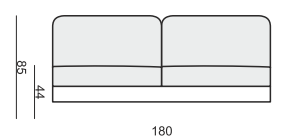

2 SEATER without ARMRESTS

3 SEATER

3 SEATER LEFT (or RIGHT)

3 SEATER without ARMRESTS

CHAISELONGUE LEFT (or RIGHT)

CHAISELONGUE WIDE LEFT (or RIGHT)

DIVAN LEFT (or RIGHT)

COZY CORNER LEFT (or RIGHT)

CORNER 90° No.1

CORNER 90° No.2

FOOTSTOOL

ENDPART LEFT (or RIGHT)
cm 95 x 4 x 58 H

HEADREST L-77

HEADREST L-62

STELLA

Drawings show dimensions for standard comfort.
Elements in lux comfort are around 3 cm higher.