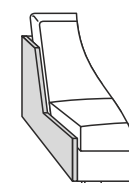

2 SEATER without ARMRESTS

3 SEATER

3 SEATER LEFT (or RIGHT)

3 SEATER without ARMRESTS

CHAISELONGUE LEFT (or RIGHT)

CHAISELONGUE WIDE LEFT (or RIGHT)

DIVAN LEFT (or RIGHT)

COZY CORNER LEFT (or RIGHT)

CORNER 90° No.1

CORNER 90° No.2

FOOTSTOOL

ENDPART LEFT (or RIGHT)
cm 95 x 4 x 58 H

HEADREST L-77

HEADREST L-62

STELLA

Drawings show dimensions for standard comfort.
Elements in lux comfort are around 3 cm higher.

www.sits.eu
JUNE 2016

SET 1 LEFT (or RIGHT)
CHAISELONGUE LEFT (or RIGHT) + 2 SEATER RIGHT (or LEFT)

SET 2 LEFT (or RIGHT)
CHAISELONGUE WIDE LEFT (or RIGHT) + 3 SEATER RIGHT (or LEFT)

SET 3 LEFT (or RIGHT)
DIVAN LEFT (or RIGHT) + 2 SEATER RIGHT (or LEFT)

SET 4 LEFT (or RIGHT)
DIVAN LEFT (or RIGHT) + 3 SEATER RIGHT (or LEFT)

SET 5 LEFT (or RIGHT)
COZY CORNER LEFT (or RIGHT) + 3 SEATER RIGHT (or LEFT)

SET 6
DIVAN LEFT + 2 SEATER without ARMRESTS + DIVAN RIGHT