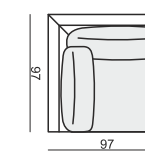

2 SEATER without ARMRESTS

3 SEATER

3 SEATER LEFT (or RIGHT)

3 SEATER without ARMRESTS

CHAISELONGUE LEFT (or RIGHT)

CHAISELONGUE WIDE LEFT (or RIGHT)

DIVAN LEFT (or RIGHT)

COZY CORNER LEFT (or RIGHT)

CORNER 90° No.1

CORNER 90° No.2

FOOTSTOOL

ENDPART LEFT (or RIGHT)
cm 95 x 4 x 58 H

HEADREST L-77

HEADREST L-62

STELLA

Drawings show dimensions for standard comfort.
Elements in lux comfort are around 3 cm higher.