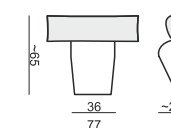

2 SEATER without ARMRESTS

3 SEATER

3 SEATER LEFT (or RIGHT)

3 SEATER without ARMRESTS

CHAISELONGUE LEFT (or RIGHT)

CHAISELONGUE WIDE LEFT (or RIGHT)

DIVAN LEFT (or RIGHT)

COZY CORNER LEFT (or RIGHT)

CORNER 90° No.1

CORNER 90° No.2

FOOTSTOOL

ENDPART LEFT (or RIGHT)
cm 95 x 4 x 58 H

HEADREST L-77

HEADREST L-62

STELLA

Drawings show dimensions for standard comfort.
Elements in lux comfort are around 3 cm higher.

www.sits.eu
JUNE 2016

SET 1 LEFT (or RIGHT)
CHAISELONGUE LEFT (or RIGHT) + 2 SEATER RIGHT (or LEFT)

SET 2 LEFT (or RIGHT)
CHAISELONGUE WIDE LEFT (or RIGHT) + 3 SEATER RIGHT (or LEFT)

SET 3 LEFT (or RIGHT)
DIVAN LEFT (or RIGHT) + 2 SEATER RIGHT (or LEFT)