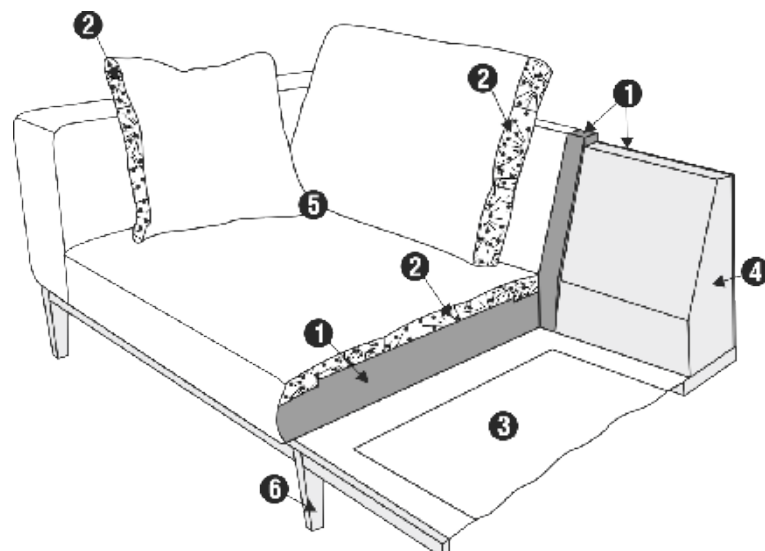

## 3 SEATER

UPHOLSTERY

FABRIC: FC - fix cover

FEET

oak frame, bleached oak frame

LUX COMFORT

1. polyurethane foam/ high resilient polyurethane foam
2. cushion chamber with mix of feather and silicone balls
3. dynaflex - elastic fabric
4. FSC certified solid wood and wood based elements
5. fabric
6. wood frame