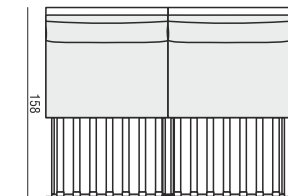

ELEMENT 100 BOX

PAD

SOFA BED two parts

ELEMENT 100 LEFT
+ ELEMENT 100 RIGHT

SOFA BED two parts

ELEMENT 100 LEFT with 1xARMREST
+ ELEMENT 100 RIGHT with 1xARMREST

CORNER 90°

SET 1 LEFT (or RIGHT)

ELEMENT 100 BOX with ARMREST LEFT (or RIGHT)
+ CORNER 90° + SOFA BED two parts RIGHT (or LEFT)
[ELEMENT 100 LEFT (or RIGHT)
+ELEMENT 100 RIGHT (or LEFT) with 1x ARMREST]

UPHOLSTERY

FABRIC: FC - fix cover