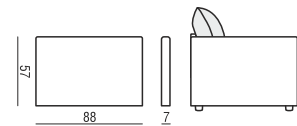

ACCESSORIES

ARMREST