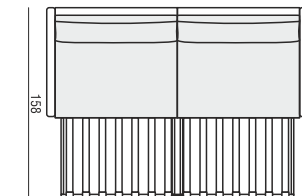

ELEMENT 100 BOX

PAD

SOFA BED two parts

ELEMENT 100 LEFT
+ ELEMENT 100 RIGHT

SOFA BED two parts

ELEMENT 100 LEFT with 1xARMREST
+ ELEMENT 100 RIGHT with 1xARMREST

CORNER 90°

SET 1 LEFT (or RIGHT)

ELEMENT 100 BOX with ARMREST LEFT (or RIGHT)
+ CORNER 90° + SOFA BED two parts RIGHT (or LEFT)
[ELEMENT 100 LEFT (or RIGHT)
+ELEMENT 100 RIGHT (or LEFT) with 1x ARMREST]

UPHOLSTERY

FABRIC: FC - fix cover