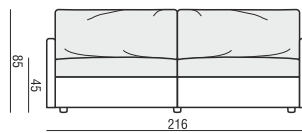

ELEMENT 100 BOX

PAD

SOFA BED two parts

ELEMENT 100 LEFT
+ ELEMENT 100 RIGHT

SOFA BED two parts

ELEMENT 100 LEFT with 1xARMREST
+ ELEMENT 100 RIGHT with 1xARMREST

CORNER 90°

SET 1 LEFT (or RIGHT)

ELEMENT 100 BOX with ARMREST LEFT (or RIGHT)
+ CORNER 90° + SOFA BED two parts RIGHT (or LEFT)
[ELEMENT 100 LEFT (or RIGHT)
+ELEMENT 100 RIGHT (or LEFT) with 1x ARMREST]

UPHOLSTERY

FABRIC: FC - fix cover