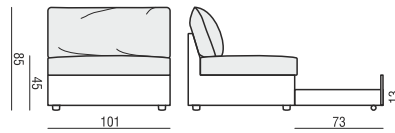

ELEMENT 100 BOX

PAD

SOFA BED two parts

ELEMENT 100 LEFT
+ ELEMENT 100 RIGHT

SOFA BED two parts

ELEMENT 100 LEFT with 1xARMREST
+ ELEMENT 100 RIGHT with 1xARMREST

CORNER 90°

SET 1 LEFT (or RIGHT)