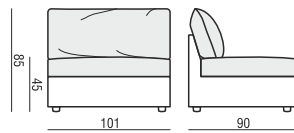

ELEMENT 100