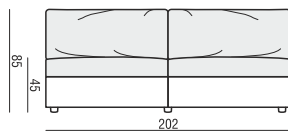

ELEMENT 100 BOX

PAD

SOFA BED two parts

ELEMENT 100 LEFT
+ ELEMENT 100 RIGHT

SOFA BED two parts

ELEMENT 100 LEFT with 1xARMREST
+ ELEMENT 100 RIGHT with 1xARMREST

CORNER 90°

SET 1 LEFT (or RIGHT)

ELEMENT 100 BOX with ARMREST LEFT (or RIGHT)
+ CORNER 90° + SOFA BED two parts RIGHT (or LEFT)
[ELEMENT 100 LEFT (or RIGHT)
+ELEMENT 100 RIGHT (or LEFT) with 1x ARMREST]

UPHOLSTERY

FABRIC: FC - fix cover