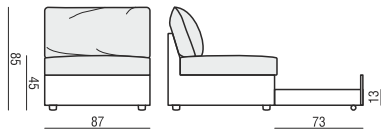

ELEMENT 100 BOX

PAD

SOFA BED two parts

ELEMENT 100 LEFT
+ ELEMENT 100 RIGHT

SOFA BED two parts

ELEMENT 100 LEFT with 1xARMREST
+ ELEMENT 100 RIGHT with 1xARMREST

CORNER 90°

SET 1 LEFT (or RIGHT)