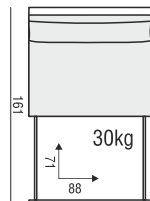

ELEMENT 100 BOX

PAD

SOFA BED two parts

ELEMENT 100 LEFT
+ ELEMENT 100 RIGHT

SOFA BED two parts

ELEMENT 100 LEFT with 1xARMREST
+ ELEMENT 100 RIGHT with 1xARMREST

CORNER 90°

SET 1 LEFT (or RIGHT)