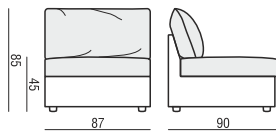

ELEMENT 87

ELEMENT 100

ACCESSORIES

ARMREST

ELEMENT 87 BOX

ELEMENT 100 BOX

PAD

SOFA BED two parts

ELEMENT 100 LEFT
+ ELEMENT 100 RIGHT

SOFA BED two parts

ELEMENT 100 LEFT with 1xARMREST
+ ELEMENT 100 RIGHT with 1xARMREST

CORNER 90°

SET 1 LEFT (or RIGHT)

ELEMENT 100 BOX with ARMREST LEFT (or RIGHT)
+ CORNER 90° + SOFA BED two parts RIGHT (or LEFT)
[ELEMENT 100 LEFT (or RIGHT)
+ELEMENT 100 RIGHT (or LEFT) with 1x ARMREST]

UPHOLSTERY

FABRIC: FC - fix cover

FEET

STANDARD COMFORT

1. polyurethane foam/high resilient polyurethane foam
2. silicone balls
3. upholstery belts
4. FSC® certified solid wood and wood based elements
5. fabric
6. plastic legs