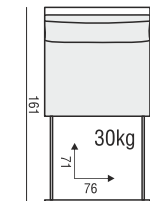

ELEMENT 100 BOX

PAD

SOFA BED two parts

ELEMENT 100 LEFT
+ ELEMENT 100 RIGHT

SOFA BED two parts

ELEMENT 100 LEFT with 1xARMREST
+ ELEMENT 100 RIGHT with 1xARMREST

CORNER 90°

SET 1 LEFT (or RIGHT)