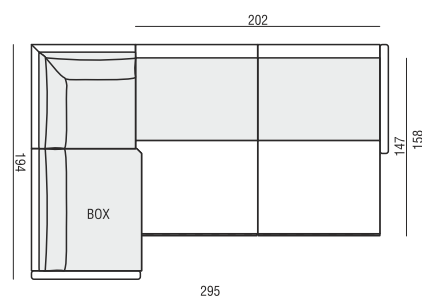

ELEMENT 100 BOX

PAD

SOFA BED two parts

ELEMENT 100 LEFT
+ ELEMENT 100 RIGHT

SOFA BED two parts

ELEMENT 100 LEFT with 1xARMREST
+ ELEMENT 100 RIGHT with 1xARMREST

CORNER 90°

SET 1 LEFT (or RIGHT)

ELEMENT 100 BOX with ARMREST LEFT (or RIGHT)
+ CORNER 90° + SOFA BED two parts RIGHT (or LEFT)
[ELEMENT 100 LEFT (or RIGHT)
+ELEMENT 100 RIGHT (or LEFT) with 1x ARMREST]

UPHOLSTERY

FABRIC: FC - fix cover