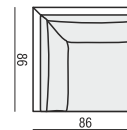

ELEMENT 100 BOX

PAD

SOFA BED two parts

ELEMENT 100 LEFT
+ ELEMENT 100 RIGHT

SOFA BED two parts

ELEMENT 100 LEFT with 1xARMREST
+ ELEMENT 100 RIGHT with 1xARMREST

CORNER 90°

SET 1 LEFT (or RIGHT)

ELEMENT 100 BOX with ARMREST LEFT (or RIGHT)
+ CORNER 90° + SOFA BED two parts RIGHT (or LEFT)
[ELEMENT 100 LEFT (or RIGHT)
+ELEMENT 100 RIGHT (or LEFT) with 1x ARMREST]

UPHOLSTERY

FABRIC: FC - fix cover