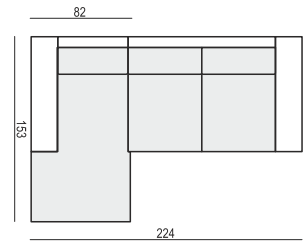

## 3 SEATER SOFA BED

home  
& family

ELSIE

**SET 1 LEFT (or RIGHT)**  
**CHAISELONGUE WIDE LEFT (or RIGHT) + 3 SEATER RIGHT (or LEFT)**

**SET 2 LEFT (or RIGHT)**  
**CHAISELONGUE LEFT (or RIGHT) + 2 SEATER RIGHT (or LEFT)**

**SET 3 LEFT (or RIGHT)**  
**DIVAN LEFT (or RIGHT) + 2 SEATER RIGHT (or LEFT)**

**SET 4 LEFT (or RIGHT)**  
**DIVAN LEFT (or RIGHT) + 3 SEATER RIGHT (or LEFT)**

**SET 5 LEFT (or RIGHT)**  
**CHAISELONGUE BOX LEFT (or RIGHT) + 2 SEATER SOFA BED RIGHT (or LEFT)**