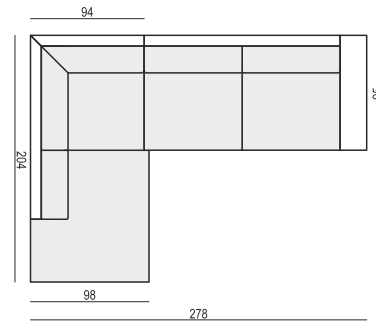

## 3 SEATER SOFA BED

home  
& family

ELSIE

**SET 1 LEFT (or RIGHT)**  
**CHAISELONGUE WIDE LEFT (or RIGHT) + 3 SEATER RIGHT (or LEFT)**

**SET 2 LEFT (or RIGHT)**  
**CHAISELONGUE LEFT (or RIGHT) + 2 SEATER RIGHT (or LEFT)**

**SET 3 LEFT (or RIGHT)**  
**DIVAN LEFT (or RIGHT) + 2 SEATER RIGHT (or LEFT)**

**SET 4 LEFT (or RIGHT)**  
**DIVAN LEFT (or RIGHT) + 3 SEATER RIGHT (or LEFT)**

**SET 5 LEFT (or RIGHT)**  
**CHAISELONGUE BOX LEFT (or RIGHT) + 2 SEATER SOFA BED RIGHT (or LEFT)**