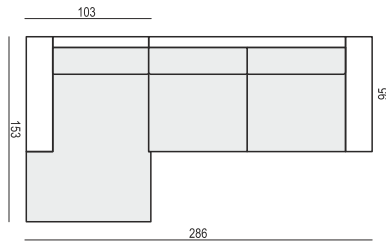

## 2 SEATER SOFA BED

## 3 SEATER SOFA BED

home  
& family

ELSIE

**SET 1 LEFT (or RIGHT)**  
**CHAISELONGUE WIDE LEFT (or RIGHT) + 3 SEATER RIGHT (or LEFT)**

**SET 2 LEFT (or RIGHT)**  
**CHAISELONGUE LEFT (or RIGHT) + 2 SEATER RIGHT (or LEFT)**