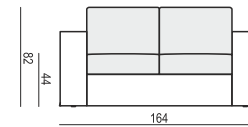

ELSIE

SITS reserves the right to change construction of products and components used due to improving durability of product and customer satisfaction without any further notice. Explicit ± 2 cm tolerance of all elements sizes.

www.sits.eu
JANUARY 2018

ARMCHAIR

2 SEATER

3 SEATER

2 SEATER SOFA BED

3 SEATER SOFA BED

home
& family

ELSIE