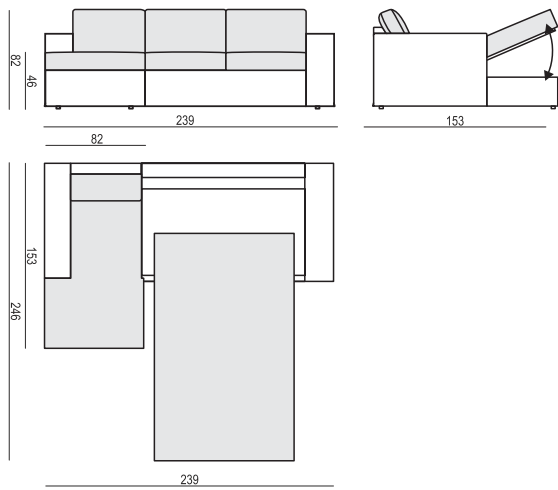

## 3 SEATER SOFA BED

home  
& family

ELSIE

**SET 1 LEFT (or RIGHT)**  
**CHAISELONGUE WIDE LEFT (or RIGHT) + 3 SEATER RIGHT (or LEFT)**

**SET 2 LEFT (or RIGHT)**  
**CHAISELONGUE LEFT (or RIGHT) + 2 SEATER RIGHT (or LEFT)**

**SET 3 LEFT (or RIGHT)**  
**DIVAN LEFT (or RIGHT) + 2 SEATER RIGHT (or LEFT)**

**SET 4 LEFT (or RIGHT)**  
**DIVAN LEFT (or RIGHT) + 3 SEATER RIGHT (or LEFT)**

**SET 5 LEFT (or RIGHT)**  
**CHAISELONGUE BOX LEFT (or RIGHT) + 2 SEATER SOFA BED RIGHT (or LEFT)**