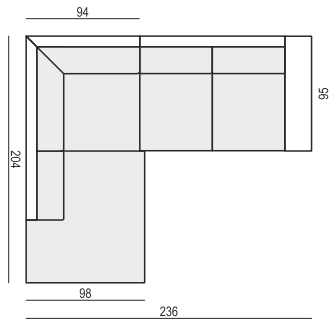

## 3 SEATER SOFA BED

home  
& family

ELSIE

**SET 1 LEFT (or RIGHT)**  
**CHAISELONGUE WIDE LEFT (or RIGHT) + 3 SEATER RIGHT (or LEFT)**

**SET 2 LEFT (or RIGHT)**  
**CHAISELONGUE LEFT (or RIGHT) + 2 SEATER RIGHT (or LEFT)**

**SET 3 LEFT (or RIGHT)**  
**DIVAN LEFT (or RIGHT) + 2 SEATER RIGHT (or LEFT)**

**SET 4 LEFT (or RIGHT)**  
**DIVAN LEFT (or RIGHT) + 3 SEATER RIGHT (or LEFT)**

**SET 5 LEFT (or RIGHT)**  
**CHAISELONGUE BOX LEFT (or RIGHT) + 2 SEATER SOFA BED RIGHT (or LEFT)**