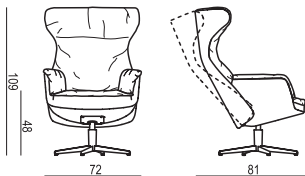

SITS
— *comfortable life*

cocktail
& design

ISA RELAX

ARMCHAIR

FOOTSTOOL

ARMCHAIR LUX

FOOTSTOOL LUX

UPHOLSTERY

FABRIC and LEATHER FC: fix cover

LEAN BACKREST

MANUAL or ELECTRIC

FEET

SWIVEL BLACK or WHITE with MEMORY FUNCTION and NON-ROTATING LEGS

STANDARD COMFORT

1. moulded foam
2. springs
3. metal frame
4. fabric or leather
5. swivel, swivel with memory function, non-rotating leg