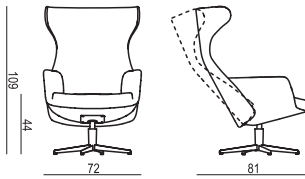

SITS
— *comfortable life*

cocktail
& design

ISA RELAX

ARMCHAIR

FOOTSTOOL

ARMCHAIR LUX

FOOTSTOOL LUX

UPHOLSTERY

FABRIC and LEATHER FC: fix cover

LEAN BACKREST

MANUAL or ELECTRIC

FEET

SWIVEL BLACK or WHITE with MEMORY FUNCTION and NON-ROTATING LEGS

STANDARD COMFORT

1. moulded foam
2. springs
3. metal frame
4. fabric or leather
5. swivel, swivel with memory function, non-rotating leg