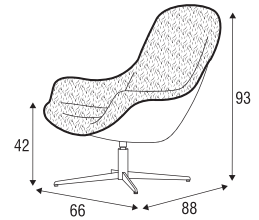

BIRDS

Blackbird

SITS
— comfortable life

armchair
Aniline black

armchair
Aniline nature

Blackbird

coffee table

footstool

blackbird

cushion

sheepskin cover

Profile

1. moulded foam
2. composite GRP (Glass Reinforced Plastic) - plastic reinforced with glass fiber
3. leather limited selection (check with the sales representative)
4. swivel, swivel with memory in addition with tilt function. Foot with adjustable height