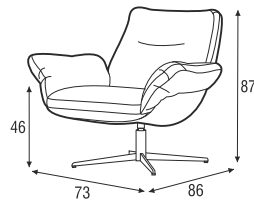

BIRDS

Softbird

SITS
— comfortable life

armchair
Origin 53 d.grey

armchair
Origin I natur

Softbird

coffee table

footstool

softbird

cushion

headrest

Profile

1. high resilient polyurethane foam
2. cushion chamber with mix of feather and silicone balls
3. composite GRP (Glass Reinforced Plastic) - plastic reinforced with glass fiber
4. fabric or leather
5. swivel, swivel with memory in addition with tilt function. Foot with adjustable height