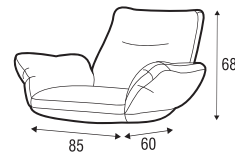

BIRDS

Softbird

SITS
— comfortable life

armchair
Origin 53 d.grey

armchair
Origin I natur

Softbird

coffee table

footstool

softbird

cushion

headrest

Profile

1. high resilient polyurethane foam
2. cushion chamber with mix of feather and silicone balls
3. composite GRP (Glass Reinforced Plastic) - plastic reinforced with glass fiber
4. fabric or leather
5. swivel, swivel with memory in addition with tilt function. Foot with adjustable height