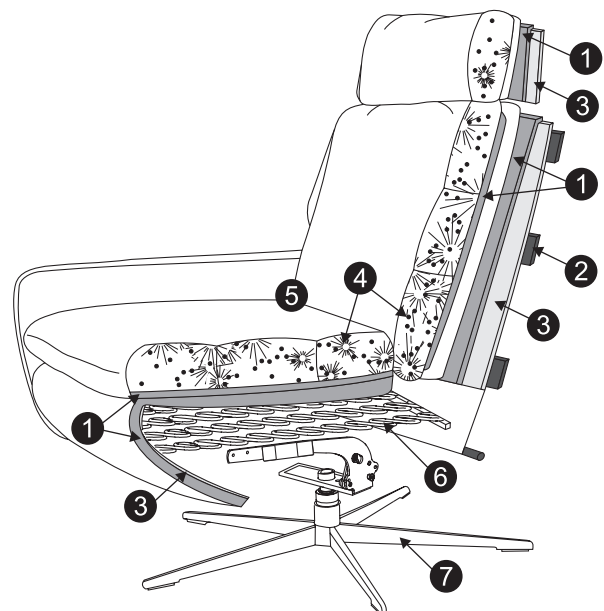

www.sits.eu
DECEMBER 2018

ARMCHAIR

EXTRA DIMENSIONS

DEPTH OF SEAT

ACCESSORIES

EXTRA BATTERY

UPHOLSTERY FABRIC and LEATHER: FC- fix cover

HEADREST MANUAL

RECLINER (2 motor chair) ELECTRIC

FEET SWIVEL BLACK

LUX COMFORT

1. polyurethane foam / high resilient polyurethane foam
2. metal frame
3. FSC® certified wood based elements
4. cushion chamber with mix of feather and silicone balls
5. fabric or leather
6. springs
7. swivel