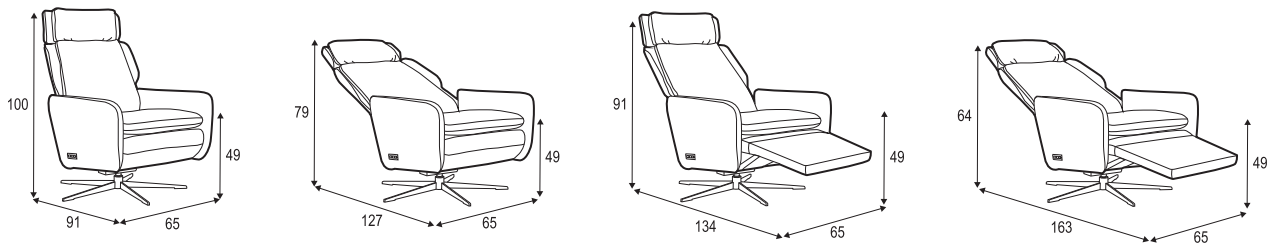

SITS
— *comfortable life*

cocktail
& design

EVY RELAX

EVY RELAX

SITS reserves the right to change construction of products and components used due to improving durability of product and customer satisfaction without any further notice. Explicit ± 2 cm tolerance of all elements sizes.

www.sits.eu
DECEMBER 2018

ARMCHAIR

EXTRA DIMENSIONS

DEPTH OF SEAT

ACCESSORIES

EXTRA BATTERY

UPHOLSTERY FABRIC and LEATHER: FC- fix cover

HEADREST MANUAL

RECLINER (2 motor chair) ELECTRIC

FEET SWIVEL BLACK

LUX COMFORT

1. polyurethane foam / high resilient polyurethane foam
2. metal frame
3. FSC® certified wood based elements
4. cushion chamber with mix of feather and silicone balls
5. fabric or leather
6. springs
7. swivel