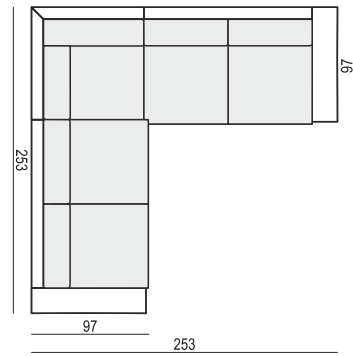

CUSHION 50x30

ARMREST

cm 92 x 21 x 57 H

tea
& book

ABBE

SET 1 LEFT (or RIGHT)
DIVAN LEFT (or RIGHT) + 3 SEATER RIGHT (or LEFT)

SET 2 LEFT (or RIGHT)
DIVAN LEFT (or RIGHT) + 2 SEATER RIGHT (or LEFT)

SET 3 LEFT (or RIGHT)
2 SEATER LEFT (or RIGHT) + CORNER 90° + 3 SEATER RIGHT (or LEFT)

SET 4
2 SEATER LEFT + CORNER 90° + 2 SEATER RIGHT

SET 5
3 SEATER LEFT + CORNER 90° + 3 SEATER RIGHT

SET 6 LEFT (or RIGHT)
CHAISELONGUE WIDE LEFT (or RIGHT) + 3 SEATER RIGHT (or LEFT)

SET 7 LEFT (or RIGHT)
CHAISELONGUE LEFT (or RIGHT) + 2 SEATER RIGHT (or LEFT)