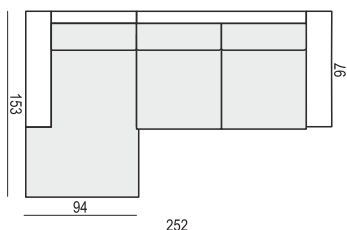

CUSHION 50x30

ARMREST

cm 92 x 21 x 57 H

tea
& book

ABBE

SET 1 LEFT (or RIGHT)
DIVAN LEFT (or RIGHT) + 3 SEATER RIGHT (or LEFT)

SET 2 LEFT (or RIGHT)
DIVAN LEFT (or RIGHT) + 2 SEATER RIGHT (or LEFT)

SET 3 LEFT (or RIGHT)
2 SEATER LEFT (or RIGHT) + CORNER 90° + 3 SEATER RIGHT (or LEFT)

SET 4
2 SEATER LEFT + CORNER 90° + 2 SEATER RIGHT

SET 5
3 SEATER LEFT + CORNER 90° + 3 SEATER RIGHT

SET 6 LEFT (or RIGHT)
CHAISELONGUE WIDE LEFT (or RIGHT) + 3 SEATER RIGHT (or LEFT)

SET 7 LEFT (or RIGHT)
CHAISELONGUE LEFT (or RIGHT) + 2 SEATER RIGHT (or LEFT)