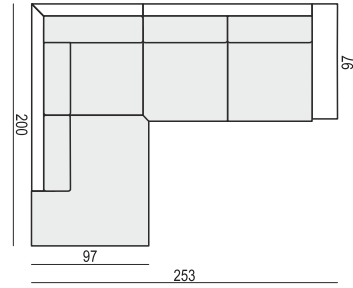

CUSHION 50x30

ARMREST

cm 92 x 21 x 57 H

tea
& book

ABBE

SET 1 LEFT (or RIGHT)
DIVAN LEFT (or RIGHT) + 3 SEATER RIGHT (or LEFT)

SET 2 LEFT (or RIGHT)
DIVAN LEFT (or RIGHT) + 2 SEATER RIGHT (or LEFT)

SET 3 LEFT (or RIGHT)
2 SEATER LEFT (or RIGHT) + CORNER 90° + 3 SEATER RIGHT (or LEFT)

SET 4
2 SEATER LEFT + CORNER 90° + 2 SEATER RIGHT

SET 5
3 SEATER LEFT + CORNER 90° + 3 SEATER RIGHT

SET 6 LEFT (or RIGHT)
CHAISELONGUE WIDE LEFT (or RIGHT) + 3 SEATER RIGHT (or LEFT)

SET 7 LEFT (or RIGHT)
CHAISELONGUE LEFT (or RIGHT) + 2 SEATER RIGHT (or LEFT)