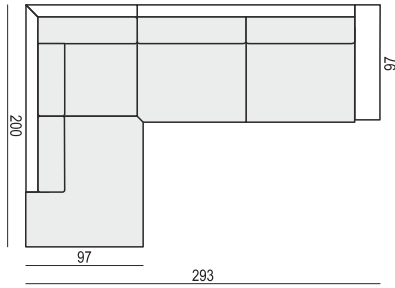

CUSHION 50x30

ARMREST

cm 92 x 21 x 57 H

tea
& book

ABBE

SET 1 LEFT (or RIGHT)
DIVAN LEFT (or RIGHT) + 3 SEATER RIGHT (or LEFT)

SET 2 LEFT (or RIGHT)
DIVAN LEFT (or RIGHT) + 2 SEATER RIGHT (or LEFT)

SET 3 LEFT (or RIGHT)
2 SEATER LEFT (or RIGHT) + CORNER 90° + 3 SEATER RIGHT (or LEFT)

SET 4
2 SEATER LEFT + CORNER 90° + 2 SEATER RIGHT

SET 5
3 SEATER LEFT + CORNER 90° + 3 SEATER RIGHT

SET 6 LEFT (or RIGHT)
CHAISELONGUE WIDE LEFT (or RIGHT) + 3 SEATER RIGHT (or LEFT)

SET 7 LEFT (or RIGHT)
CHAISELONGUE LEFT (or RIGHT) + 2 SEATER RIGHT (or LEFT)