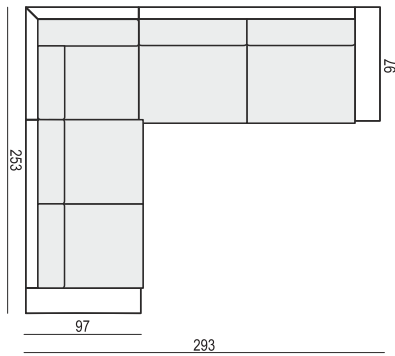

CUSHION 50x30

ARMREST

cm 92 x 21 x 57 H

tea
& book

ABBE

SET 1 LEFT (or RIGHT)
DIVAN LEFT (or RIGHT) + 3 SEATER RIGHT (or LEFT)

SET 2 LEFT (or RIGHT)
DIVAN LEFT (or RIGHT) + 2 SEATER RIGHT (or LEFT)

SET 3 LEFT (or RIGHT)
2 SEATER LEFT (or RIGHT) + CORNER 90° + 3 SEATER RIGHT (or LEFT)

SET 4
2 SEATER LEFT + CORNER 90° + 2 SEATER RIGHT

SET 5
3 SEATER LEFT + CORNER 90° + 3 SEATER RIGHT

SET 6 LEFT (or RIGHT)
CHAISELONGUE WIDE LEFT (or RIGHT) + 3 SEATER RIGHT (or LEFT)

SET 7 LEFT (or RIGHT)
CHAISELONGUE LEFT (or RIGHT) + 2 SEATER RIGHT (or LEFT)