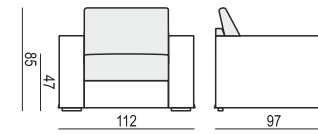

SITS
— comfortable life

ABBE

www.sits.eu
OCTOBER 2018

ARMCHAIR

2 SEATER

3 SEATER

FOOTSTOOL

CUSHION 40x40

CUSHION 50x30

ARMREST

cm 92 x 21 x 57 H

tea
& book

ABBE

SET 1 LEFT (or RIGHT)
DIVAN LEFT (or RIGHT) + 3 SEATER RIGHT (or LEFT)

SET 2 LEFT (or RIGHT)
DIVAN LEFT (or RIGHT) + 2 SEATER RIGHT (or LEFT)

SET 3 LEFT (or RIGHT)
2 SEATER LEFT (or RIGHT) + CORNER 90° + 3 SEATER RIGHT (or LEFT)

SET 4
2 SEATER LEFT + CORNER 90° + 2 SEATER RIGHT

SET 5
3 SEATER LEFT + CORNER 90° + 3 SEATER RIGHT

SET 6 LEFT (or RIGHT)
CHAISELONGUE WIDE LEFT (or RIGHT) + 3 SEATER RIGHT (or LEFT)

SET 7 LEFT (or RIGHT)
CHAISELONGUE LEFT (or RIGHT) + 2 SEATER RIGHT (or LEFT)