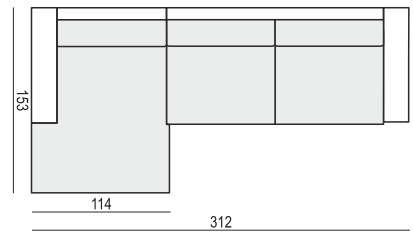

CUSHION 50x30

ARMREST

cm 92 x 21 x 57 H

tea
& book

ABBE

SET 1 LEFT (or RIGHT)
DIVAN LEFT (or RIGHT) + 3 SEATER RIGHT (or LEFT)

SET 2 LEFT (or RIGHT)
DIVAN LEFT (or RIGHT) + 2 SEATER RIGHT (or LEFT)

SET 3 LEFT (or RIGHT)
2 SEATER LEFT (or RIGHT) + CORNER 90° + 3 SEATER RIGHT (or LEFT)

SET 4
2 SEATER LEFT + CORNER 90° + 2 SEATER RIGHT

SET 5
3 SEATER LEFT + CORNER 90° + 3 SEATER RIGHT

SET 6 LEFT (or RIGHT)
CHAISELONGUE WIDE LEFT (or RIGHT) + 3 SEATER RIGHT (or LEFT)

SET 7 LEFT (or RIGHT)
CHAISELONGUE LEFT (or RIGHT) + 2 SEATER RIGHT (or LEFT)