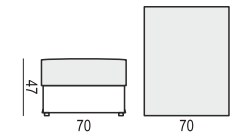

SITS
— comfortable life

ABBE

www.sits.eu
OCTOBER 2018

ARMCHAIR

2 SEATER

3 SEATER

FOOTSTOOL

CUSHION 40x40

CUSHION 50x30

ARMREST

cm 92 x 21 x 57 H

tea
& book

ABBE