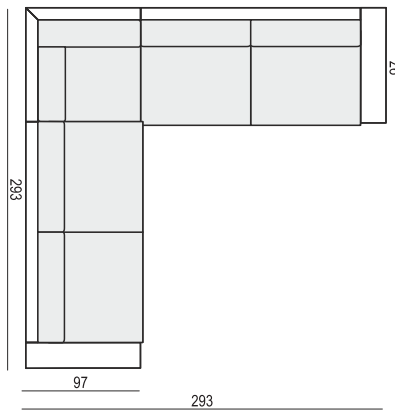

CUSHION 50x30

ARMREST

cm 92 x 21 x 57 H

tea
& book

ABBE

SET 1 LEFT (or RIGHT)
DIVAN LEFT (or RIGHT) + 3 SEATER RIGHT (or LEFT)

SET 2 LEFT (or RIGHT)
DIVAN LEFT (or RIGHT) + 2 SEATER RIGHT (or LEFT)

SET 3 LEFT (or RIGHT)
2 SEATER LEFT (or RIGHT) + CORNER 90° + 3 SEATER RIGHT (or LEFT)

SET 4
2 SEATER LEFT + CORNER 90° + 2 SEATER RIGHT

SET 5
3 SEATER LEFT + CORNER 90° + 3 SEATER RIGHT

SET 6 LEFT (or RIGHT)
CHAISELONGUE WIDE LEFT (or RIGHT) + 3 SEATER RIGHT (or LEFT)

SET 7 LEFT (or RIGHT)
CHAISELONGUE LEFT (or RIGHT) + 2 SEATER RIGHT (or LEFT)