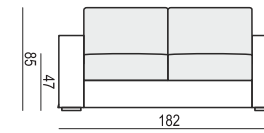

SITS
— comfortable life

ABBE

www.sits.eu
OCTOBER 2018

ARMCHAIR

2 SEATER

3 SEATER

FOOTSTOOL

CUSHION 40x40

CUSHION 50x30

ARMREST

cm 92 x 21 x 57 H

tea
& book

ABBE

SET 1 LEFT (or RIGHT)
DIVAN LEFT (or RIGHT) + 3 SEATER RIGHT (or LEFT)

SET 2 LEFT (or RIGHT)
DIVAN LEFT (or RIGHT) + 2 SEATER RIGHT (or LEFT)

SET 3 LEFT (or RIGHT)
2 SEATER LEFT (or RIGHT) + CORNER 90° + 3 SEATER RIGHT (or LEFT)

SET 4
2 SEATER LEFT + CORNER 90° + 2 SEATER RIGHT

SET 5
3 SEATER LEFT + CORNER 90° + 3 SEATER RIGHT

SET 6 LEFT (or RIGHT)
CHAISELONGUE WIDE LEFT (or RIGHT) + 3 SEATER RIGHT (or LEFT)

SET 7 LEFT (or RIGHT)
CHAISELONGUE LEFT (or RIGHT) + 2 SEATER RIGHT (or LEFT)