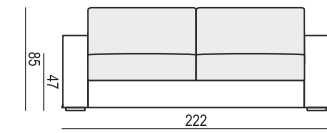

SITS
— comfortable life

ABBE

www.sits.eu
OCTOBER 2018

ARMCHAIR

2 SEATER

3 SEATER

FOOTSTOOL

CUSHION 40x40

CUSHION 50x30

ARMREST

cm 92 x 21 x 57 H

tea
& book

ABBE