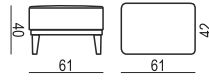

DONNA

SITS reserves the right to change construction of products and components used due to improving durability of product and customer satisfaction without any further notice. Explicit ± 2 cm tolerance of all elements sizes.

www.sits.eu
NOVEMBER 2018

ARMCHAIR

FOOTSTOOL

UPHOLSTERY   FABRIC: FC - fix cover

FEET   WOODEN FRAME

STANDARD COMFORT

1. polyurethane foam/high resilient polyurethane foam
2. upholstery belts
3. FSC® certified solid wood and wood based elements
4. fabric
5. FSC® certified solid wood frame