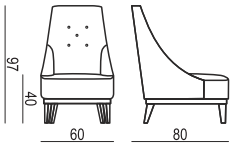

DONNA

SITS reserves the right to change construction of products and components used due to improving durability of product and customer satisfaction without any further notice. Explicit ± 2 cm tolerance of all elements sizes.

www.sits.eu
NOVEMBER 2018

ARMCHAIR