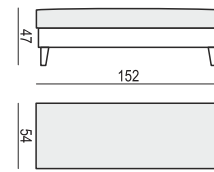

FOOTSTOOL

Different color of buttons available.