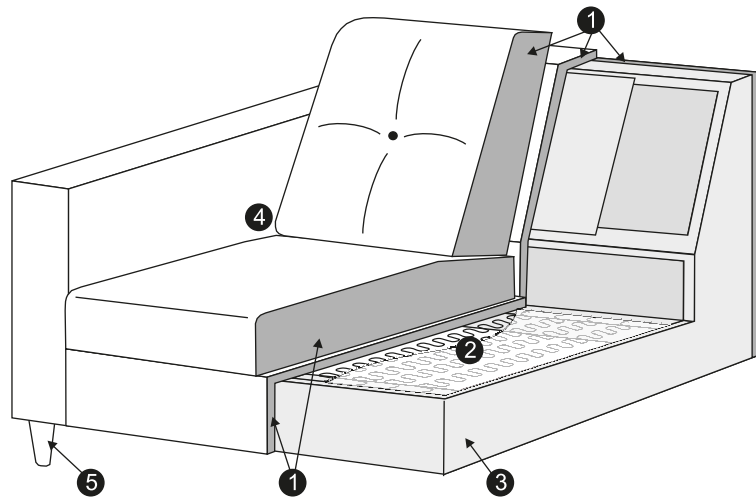

STANDARD COMFORT (for fabric and leather covers)

1. polyurethane foam/high resilient polyurethane foam
2. springs
3. FSC® certified solid wood and wood based elements
4. fabric or leather
5. FSC® certified solid wood legs