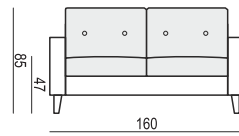

ARMCHAIR

2 SEATER

3 SEATER

FOOTSTOOL

Different color of buttons available.

SET 1 LEFT (or RIGHT)

CHAISELONGUE WIDE LEFT (or RIGHT)
+ 3 SEATER RIGHT (or LEFT)

SET 2 LEFT (or RIGHT)

CHAISELONGUE LEFT (or RIGHT)
+ 2 SEATER RIGHT (or LEFT)

UPHOLSTERY

FABRIC or LEATHER: FC-fix cover (with or without piping)

FEET

THERE ARE 2 OPTIONS TO PLACE THE LEGS:
under armrest   under frame

STANDARD COMFORT (for fabric and leather covers)

1. polyurethane foam/high resilient polyurethane foam
2. springs
3. FSC® certified solid wood and wood based elements
4. fabric or leather
5. FSC® certified solid wood legs

LUX COMFORT (for fabric cover only – with or without piping available)

1. polyurethane foam/high resilient polyurethane foam
2. cushion chamber with mix of feather and silicone balls
3. springs
4. FSC® certified solid wood and wood based elements
5. fabric
6. FSC® certified solid wood legs