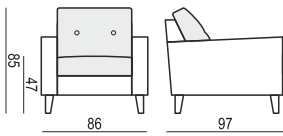

SITS
— *comfortable life*

home
& family

GIORGIO

ARMCHAIR

2 SEATER

3 SEATER

FOOTSTOOL

Different color of buttons available.

SET 1 LEFT (or RIGHT)

CHAISELONGUE WIDE LEFT (or RIGHT)
+ 3 SEATER RIGHT (or LEFT)

SET 2 LEFT (or RIGHT)

CHAISELONGUE LEFT (or RIGHT)
+ 2 SEATER RIGHT (or LEFT)

UPHOLSTERY

FABRIC or LEATHER: FC-fix cover (with or without piping)