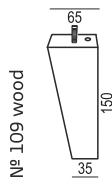

ARMCHAIR

2 SEATER

3 SEATER

FOOTSTOOL

Different color of buttons available.

SET 1 LEFT (or RIGHT)

CHAISELONGUE WIDE LEFT (or RIGHT)
+ 3 SEATER RIGHT (or LEFT)

SET 2 LEFT (or RIGHT)

CHAISELONGUE LEFT (or RIGHT)
+ 2 SEATER RIGHT (or LEFT)

UPHOLSTERY

FABRIC or LEATHER: FC-fix cover (with or without piping)

FEET

THERE ARE 2 OPTIONS TO PLACE THE LEGS:
under armrest   under frame

STANDARD COMFORT (for fabric and leather covers)

1. polyurethane foam/high resilient polyurethane foam
2. springs
3. FSC® certified solid wood and wood based elements
4. fabric or leather
5. FSC® certified solid wood legs

LUX COMFORT (for fabric cover only – with or without piping available)

1. polyurethane foam/high resilient polyurethane foam
2. cushion chamber with mix of feather and silicone balls
3. springs
4. FSC® certified solid wood and wood based elements
5. fabric
6. FSC® certified solid wood legs