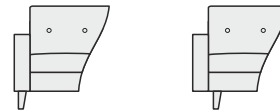

THERE ARE 2 OPTIONS TO PLACE THE LEGS:
under armrest   under frame