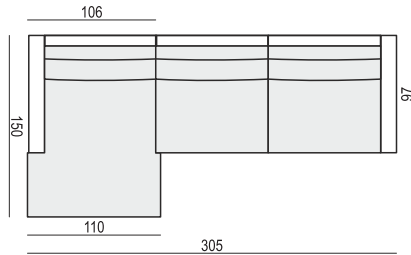

SET 1 LEFT (or RIGHT)

CHAISELONGUE WIDE LEFT (or RIGHT)
+ 3 SEATER RIGHT (or LEFT)

SET 2 LEFT (or RIGHT)

CHAISELONGUE LEFT (or RIGHT)
+ 2 SEATER RIGHT (or LEFT)

UPHOLSTERY

FABRIC or LEATHER: FC-fix cover (with or without piping)