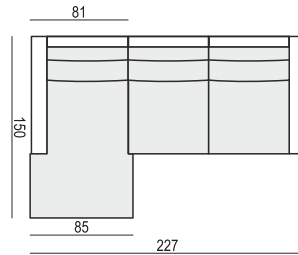

SET 1 LEFT (or RIGHT)

CHAISELONGUE WIDE LEFT (or RIGHT)
+ 3 SEATER RIGHT (or LEFT)

SET 2 LEFT (or RIGHT)

CHAISELONGUE LEFT (or RIGHT)
+ 2 SEATER RIGHT (or LEFT)

UPHOLSTERY

FABRIC or LEATHER: FC-fix cover (with or without piping)