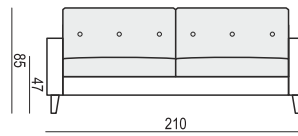

ARMCHAIR

2 SEATER

3 SEATER

FOOTSTOOL

Different color of buttons available.

SET 1 LEFT (or RIGHT)

CHAISELONGUE WIDE LEFT (or RIGHT)
+ 3 SEATER RIGHT (or LEFT)

SET 2 LEFT (or RIGHT)

CHAISELONGUE LEFT (or RIGHT)
+ 2 SEATER RIGHT (or LEFT)

UPHOLSTERY

FABRIC or LEATHER: FC-fix cover (with or without piping)

FEET

THERE ARE 2 OPTIONS TO PLACE THE LEGS:
under armrest   under frame

STANDARD COMFORT (for fabric and leather covers)

1. polyurethane foam/high resilient polyurethane foam
2. springs
3. FSC® certified solid wood and wood based elements
4. fabric or leather
5. FSC® certified solid wood legs

LUX COMFORT (for fabric cover only – with or without piping available)

1. polyurethane foam/high resilient polyurethane foam
2. cushion chamber with mix of feather and silicone balls
3. springs
4. FSC® certified solid wood and wood based elements
5. fabric
6. FSC® certified solid wood legs