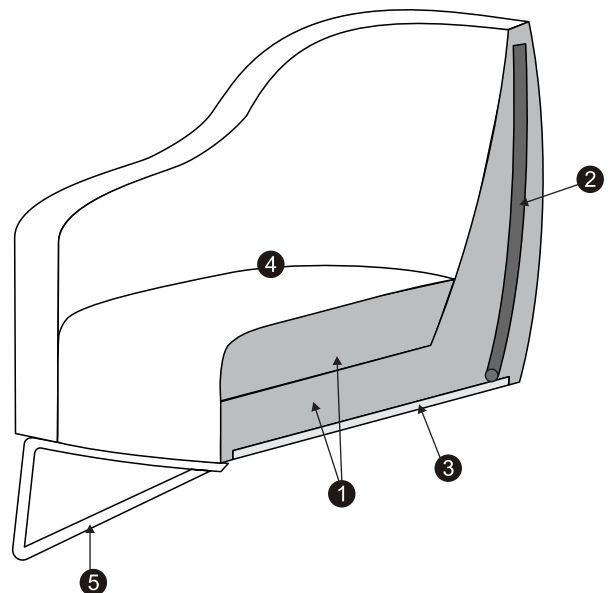

www.sits.eu
NOVEMBER 2018

ARMCHAIR

ARMCHAIR SWIVEL

UPHOLSTERY

FABRIC or LEATHER: FC - fix cover

FEET

swivel or metal frame: chrome and painted black or grey

STANDARD COMFORT