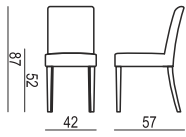

SITS
— *comfortable life*

home
& family

VIGGO

CHAIR

LEATHER CHAIR

UPHOLSTERY **FABRIC:** FC - fix cover or LCV – loose cover with velcro and **LEATHER:** FC - fix cover

FEET **WOOD FRAME**

STANDARD COMFORT