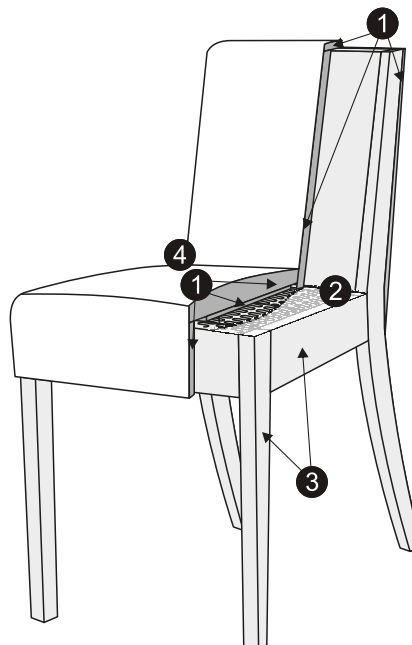

SITS
— *comfortable life*

home
& family

VIGGO

CHAIR

LEATHER CHAIR

UPHOLSTERY **FABRIC:** FC - fix cover or LCV – loose cover with velcro and **LEATHER:** FC - fix cover

FEET **WOOD FRAME**

STANDARD COMFORT