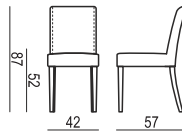

SITS
— *comfortable life*

home
& family

VIGGO

CHAIR

LEATHER CHAIR

UPHOLSTERY **FABRIC:** FC - fix cover or LCV – loose cover with velcro and **LEATHER:** FC - fix cover

FEET **WOOD FRAME**

STANDARD COMFORT