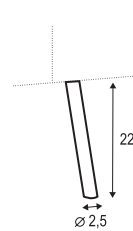

### DEPTH OF SEAT

## FEET

No. 181 metal painted black or grey  
FRONT

No. 181A metal painted black or grey  
BACK

No. 181B metal painted black or grey  
FOOTSTOOL