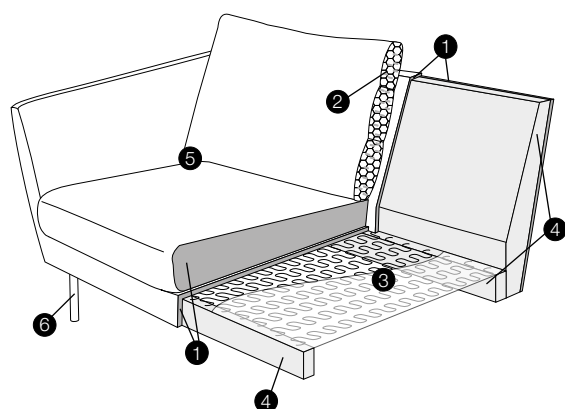

classic

1. polyurethane foam/high resilient polyurethane foam
2. foam flakes with silicone balls
3. springs
4. FSC® certified solid wood and wood based elements
5. fabric
6. FSC® certified solid wood or metal legs