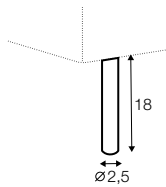

2 seater left / or right

3 seater left / or right

chaiselongue wide right / or left

divan right / or left

corner 90°

extra dimensions

depth of seat

accessories

cushion
45x30

cushion
55x55

headrest L-85

legs

no. 141
wood

no. 177
metal chrome,
painted black
or grey

profile

lux