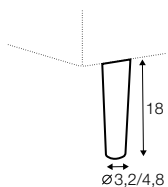

2 seater left / or right

3 seater left / or right

chaiselongue wide right / or left

divan right / or left

corner 90°

extra dimensions

depth of seat

accessories

cushion
45x30

cushion
55x55

headrest L-85

legs

no. 141
wood

no. 177
metal chrome,
painted black
or grey

profile

lux