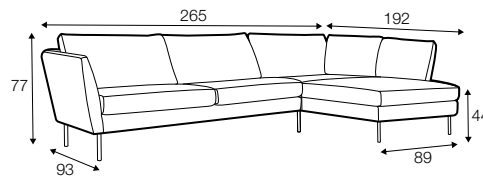

FC fixed

LCV loose with velcro

SPECIAL

modular system

footstool 82x51

loveseat

2 seater

3 seater

set 1 right / or left
loveseat left / or right
+ chaiselongue wide right / or left

set 2 right / or left
2 seater left / or right + divan right / or left

modular system

elements of the modular system

loveseat left / or right

2 seater left / or right

3 seater left / or right

chaiselongue wide right / or left

divan right / or left

corner 90°

extra dimensions

depth of seat

accessories