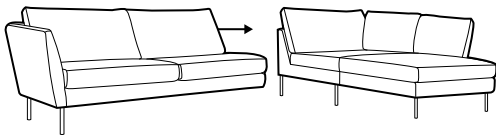

Betty

SITS

Betty

UPHOLSTERY COMFORTS

fabric

LUX lux

CLS classic

COVERS

FC fixed

LCV loose with velcro

SPECIAL

modular system

footstool 82x51

loveseat

2 seater

3 seater

set 1 right / or left
loveseat left / or right
+ chaiselongue wide right / or left

set 2 right / or left
2 seater left / or right + divan right / or left

modular system

elements of the modular system

loveseat left / or right

2 seater left / or right

3 seater left / or right

chaiselongue wide right / or left

divan right / or left

corner 90°

extra dimensions

depth of seat

accessories