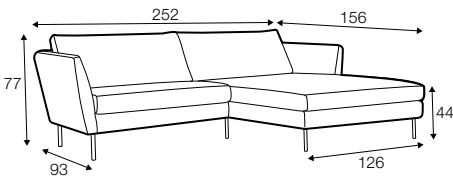

FC fixed

LCV loose with velcro

SPECIAL

modular system

footstool 82x51

loveseat

2 seater

3 seater

set 1 right / or left
loveseat left / or right
+ chaiselongue wide right / or left

set 2 right / or left
2 seater left / or right + divan right / or left

modular system

elements of the modular system

loveseat left / or right

2 seater left / or right

3 seater left / or right

chaiselongue wide right / or left

divan right / or left

corner 90°

extra dimensions

depth of seat

accessories