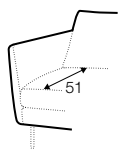

set 1 right / or left
loveseat left / or right
+ chaiselongue wide right / or left

set 2 right / or left
2 seater left / or right + divan right / or left

modular system

elements of the modular system

loveseat left / or right

2 seater left / or right

3 seater left / or right

chaiselongue wide right / or left

divan right / or left

corner 90°

extra dimensions

depth of seat

accessories

cushion
45x30

cushion
55x55

headrest L-85

legs

no. 141
wood

no. 177
metal chrome,
painted black
or grey

profile

lux