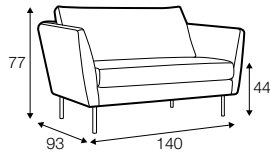

FC fixed

LCV loose with velcro

SPECIAL

modular system

footstool 82x51

loveseat

2 seater

3 seater

set 1 right / or left
loveseat left / or right
+ chaiselongue wide right / or left

set 2 right / or left
2 seater left / or right + divan right / or left

modular system

elements of the modular system

loveseat left / or right

2 seater left / or right

3 seater left / or right

chaiselongue wide right / or left

divan right / or left

corner 90°

extra dimensions

depth of seat

accessories