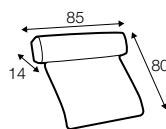

set 1 right / or left
loveseat left / or right
+ chaiselongue wide right / or left

set 2 right / or left
2 seater left / or right + divan right / or left

modular system

elements of the modular system

loveseat left / or right

2 seater left / or right

3 seater left / or right

chaiselongue wide right / or left

divan right / or left

corner 90°

extra dimensions

depth of seat

accessories

cushion
45x30

cushion
55x55

headrest L-85

legs

no. 141
wood

no. 177
metal chrome,
painted black
or grey

profile

lux