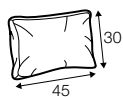

set 1 right / or left
loveseat left / or right
+ chaiselongue wide right / or left

set 2 right / or left
2 seater left / or right + divan right / or left

modular system

elements of the modular system

loveseat left / or right

2 seater left / or right

3 seater left / or right

chaiselongue wide right / or left

divan right / or left

corner 90°

extra dimensions

depth of seat

accessories

cushion
45x30

cushion
55x55

headrest L-85

legs

no. 141
wood

no. 177
metal chrome,
painted black
or grey

profile

lux