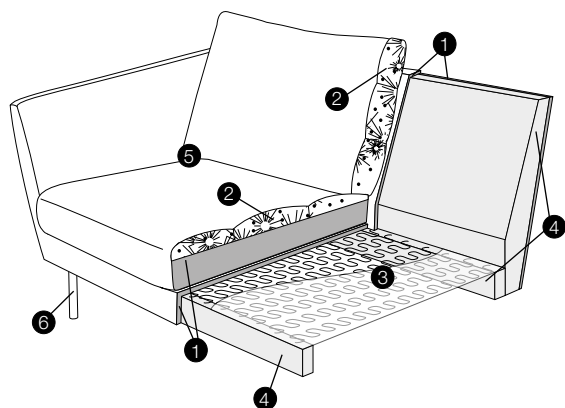

2 seater left / or right

3 seater left / or right

chaiselongue wide right / or left

divan right / or left

corner 90°

extra dimensions

depth of seat

accessories

cushion
45x30

cushion
55x55

headrest L-85

legs

no. 141
wood

no. 177
metal chrome,
painted black
or grey

profile

lux