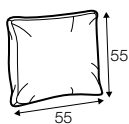

set 1 right / or left
loveseat left / or right
+ chaiselongue wide right / or left

set 2 right / or left
2 seater left / or right + divan right / or left

modular system

elements of the modular system

loveseat left / or right

2 seater left / or right

3 seater left / or right

chaiselongue wide right / or left

divan right / or left

corner 90°

extra dimensions

depth of seat

accessories

cushion
45x30

cushion
55x55

headrest L-85

legs

no. 141
wood

no. 177
metal chrome,
painted black
or grey

profile

lux