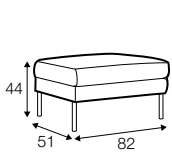

FC fixed

LCV loose with velcro

SPECIAL

modular system

footstool 82x51

loveseat

2 seater

3 seater

set 1 right / or left
loveseat left / or right
+ chaiselongue wide right / or left

set 2 right / or left
2 seater left / or right + divan right / or left

modular system

elements of the modular system

loveseat left / or right