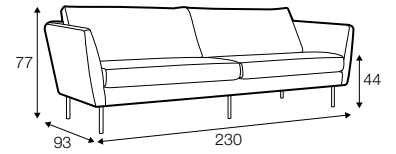

FC fixed

LCV loose with velcro

SPECIAL

modular system

footstool 82x51

loveseat

2 seater

3 seater

set 1 right / or left
loveseat left / or right
+ chaiselongue wide right / or left

set 2 right / or left
2 seater left / or right + divan right / or left

modular system

elements of the modular system

loveseat left / or right

2 seater left / or right

3 seater left / or right

chaiselongue wide right / or left

divan right / or left

corner 90°

extra dimensions

depth of seat

accessories