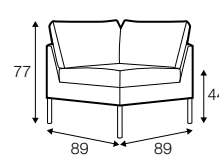

set 1 right / or left
loveseat left / or right
+ chaiselongue wide right / or left

set 2 right / or left
2 seater left / or right + divan right / or left

modular system

elements of the modular system

loveseat left / or right

2 seater left / or right

3 seater left / or right

chaiselongue wide right / or left

divan right / or left

corner 90°

extra dimensions

depth of seat

accessories

cushion
45x30

cushion
55x55

headrest L-85

legs

no. 141
wood

no. 177
metal chrome,
painted black
or grey

profile

lux