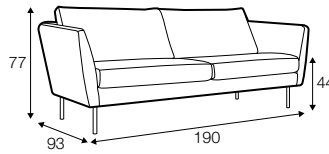

FC fixed

LCV loose with velcro

SPECIAL

modular system

footstool 82x51

loveseat

2 seater

3 seater

set 1 right / or left
loveseat left / or right
+ chaiselongue wide right / or left

set 2 right / or left
2 seater left / or right + divan right / or left

modular system

elements of the modular system

loveseat left / or right

2 seater left / or right

3 seater left / or right

chaiselongue wide right / or left

divan right / or left

corner 90°

extra dimensions

depth of seat

accessories