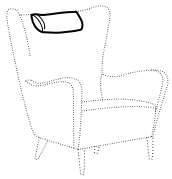

Elsa

SITS

Elsa

UPHOLSTERY

* fabric limited choice

COMFORTS

STD standard

COVERS

FC fixed

armchair

footstool

extra dimensions

depth of seat

accessories

pillow

armrest protection

legs

no. 91
wood
front

no. 91
wood
back

standard

1. polyurethane foam/ high resilient polyurethane foam
2. upholstery belts
3. FSC® certified solid wood and wood based elements
4. fabric (limited choice)
5. FSC® certified solid wood legs