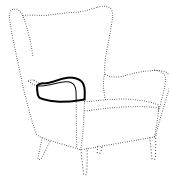

Elsa

SITS

Elsa

UPHOLSTERY

* fabric limited choice

COMFORTS

STD standard

COVERS

FC fixed

armchair

footstool

extra dimensions

depth of seat

accessories

pillow

armrest protection

legs

no. 91
wood
front

no. 91
wood
back

standard

1. polyurethane foam/ high resilient polyurethane foam
2. upholstery belts
3. FSC® certified solid wood and wood based elements
4. fabric (limited choice)
5. FSC® certified solid wood legs