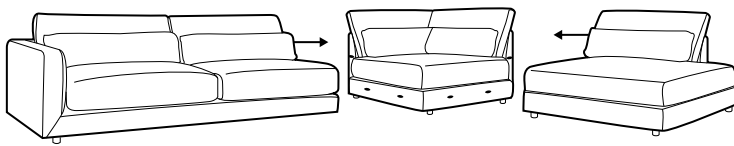

FC fixed

modular system

armchair

armchair wide

footstool 107x85

footstool 95x72

2,5 seater

3 seater

set 1 right / or left

3 seater left / or right + chaiselongue no. 1 right / or left

set 2 right / or left

2,5 seater left / or right + divan right / or left

set 3 right / or left

3 seater left / or right + divan right / or left

## elements of the modular system

---

armchair left / or right

armchair  
without armrests

armchair wide left / or right

armchair wide  
without armrests

2,5 seater left / or right

2,5 seater without armrests