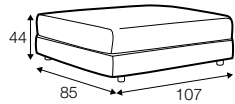

FC fixed

modular system

armchair

armchair wide

footstool 107x85

footstool 95x72

2,5 seater

3 seater

set 1 right / or left

3 seater left / or right + chaiselongue no. 1 right / or left

set 2 right / or left

2,5 seater left / or right + divan right / or left

set 3 right / or left

3 seater left / or right + divan right / or left