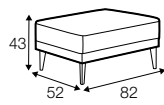

fixed

Buttons available in one colour.

armchair

footstool 82x52

2 seater

2,5 seater

3 seater

extra dimensions