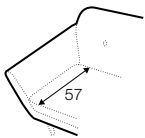

fixed

Buttons available in one colour.

armchair

footstool 82x52

2 seater

2,5 seater

3 seater

extra dimensions