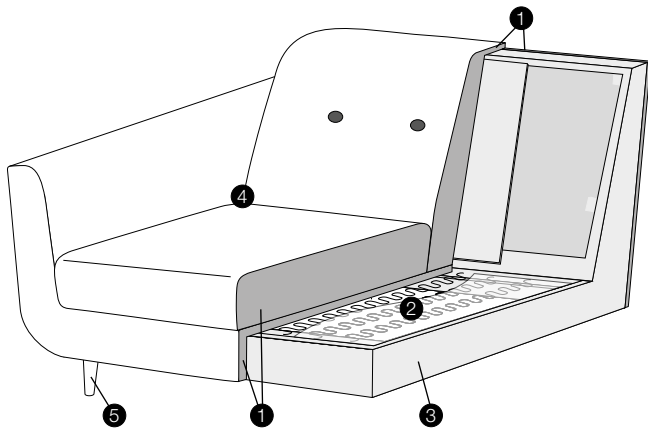

profile

---

standard

1. polyurethane foam/ high resilient polyurethane foam
2. springs
3. FSC® certified solid wood and wood based elements
4. fabric
5. FSC® certified solid wood legs