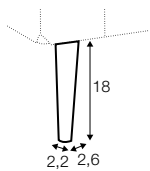

legs

no. 138
wood